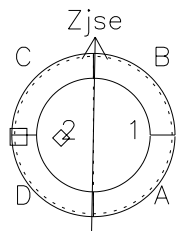

# Galileo EPD Real-Time Six-Sector 97242

Software Version: RTLINE\_R6 V 1.20  
Data Production: 06-03-00  
Plot Production: Sat Sep 15 22:31:33 2001

◇ = Jupiter look direction  
□ = Corotation look direction