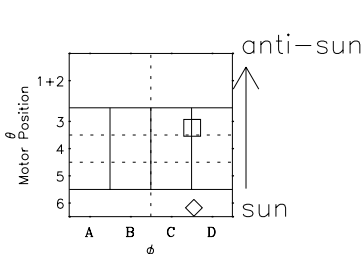

# Galileo EPD Real-Time Six-Sector 97242

Software Version: RTLINE\_R6 V 1.20  
Data Production: 06-03-00  
Plot Production: Sat Sep 15 22:31:33 2001

◇ = Jupiter look direction  
□ = Corotation look direction