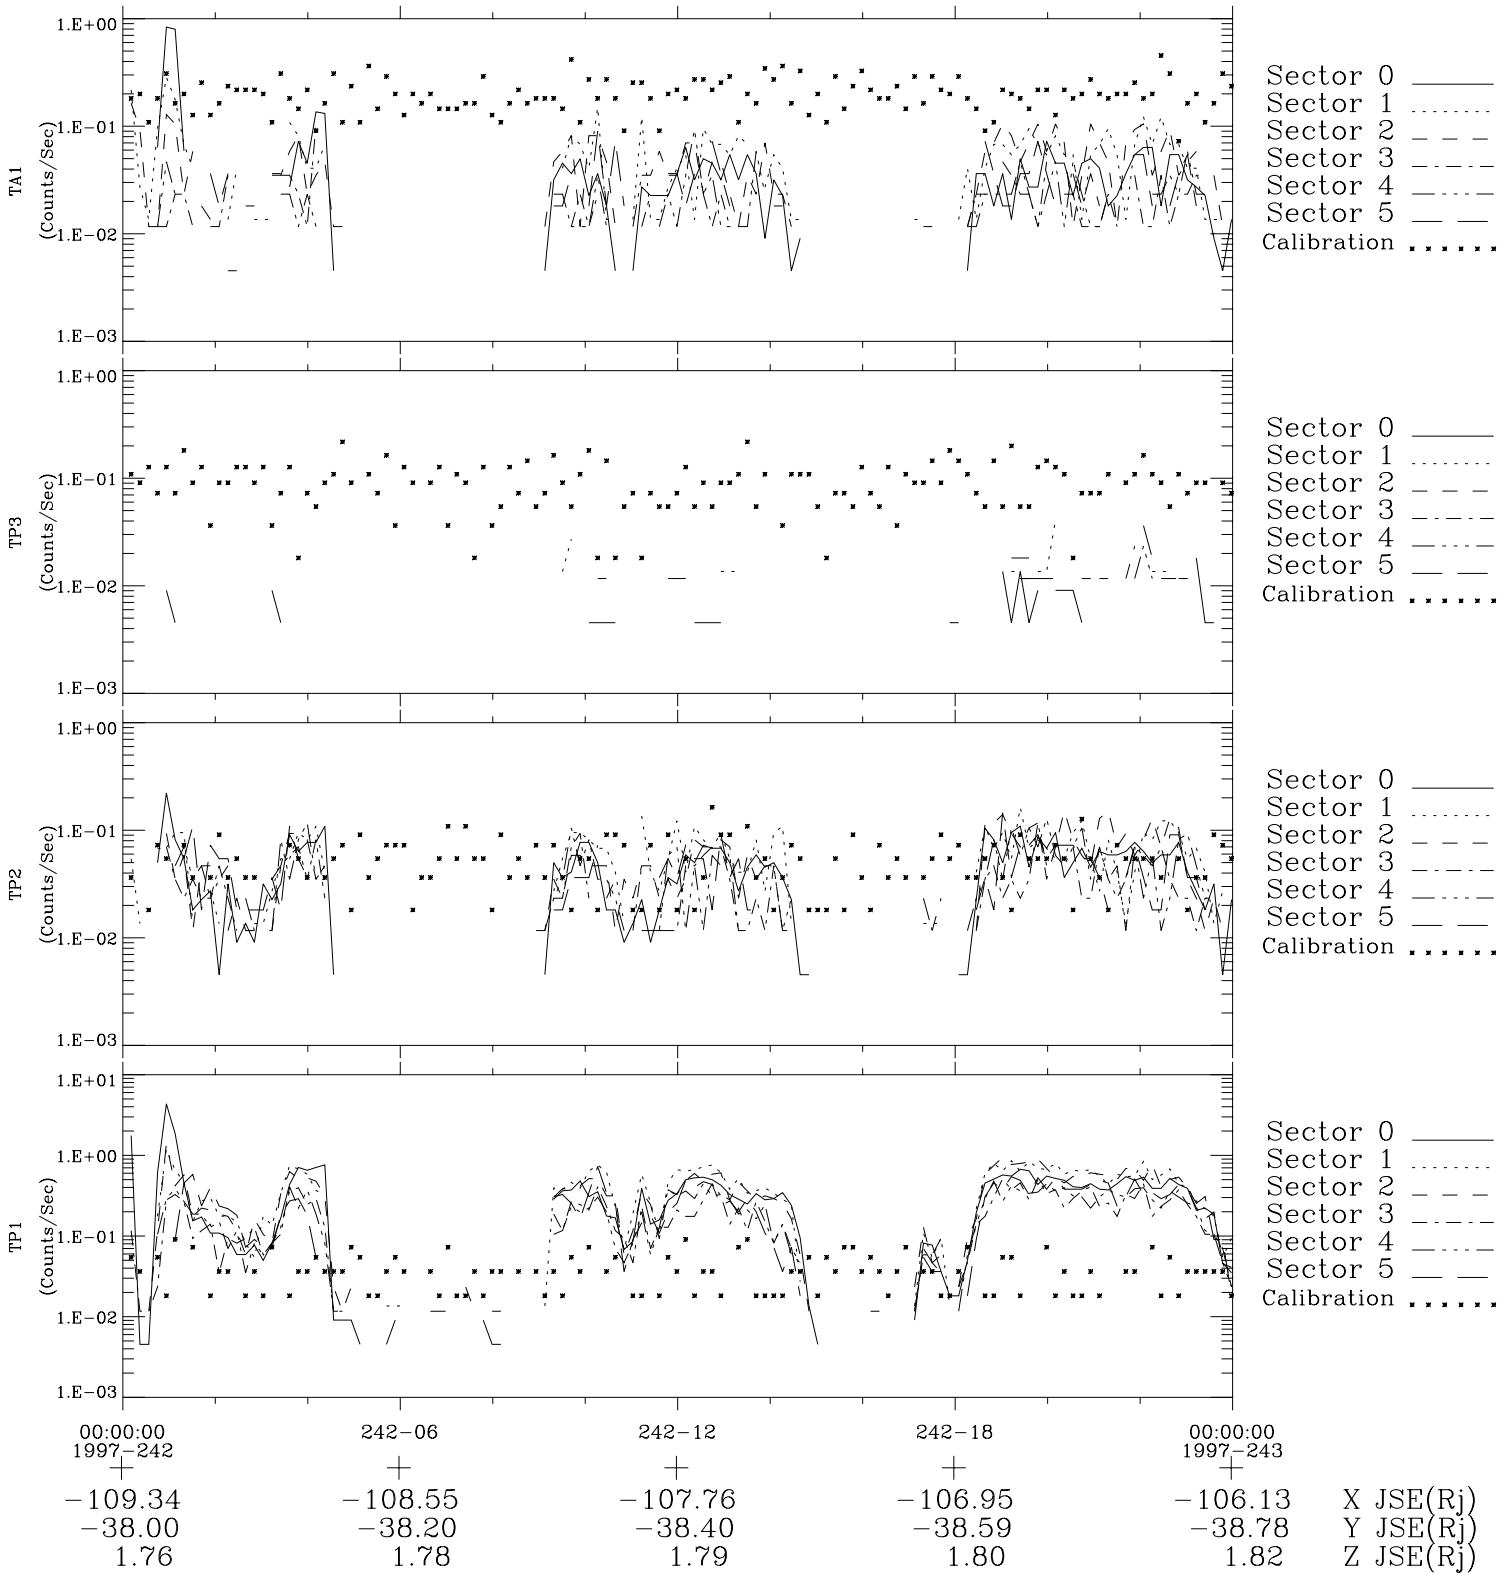

# Galileo EPD Real-Time Six-Sector 97242

Software Version: RTLINE\_R6 V 1.20  
Data Production: 06-03-00  
Plot Production: Sat Sep 15 22:31:33 2001

◇ = Jupiter look direction  
□ = Corotation look direction