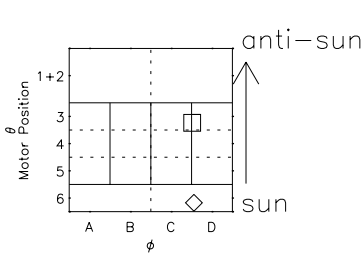

Galileo EPD Real Elevation Anisotropies 97242

Software Version: RTELEV_MEAN V 1.20
 Data Production: 06-03-00
 Plot Production: Sat Sep 15 22:30:21 2001
 Color File: wondr3
 Geofactor File: 1.1

00:00:00 1997-242	242-06	242-12	242-18	00:00:00 1997-243	
+	+	+	+	+	X JSE(R _j)
-109.34	-108.55	-107.76	-106.95	-106.13	Y JSE(R _j)
-38.00	-38.20	-38.40	-38.59	-38.78	Z JSE(R _j)
1.76	1.78	1.79	1.80	1.82	

- ◇ = Jupiter look direction
- = Corotation look direction