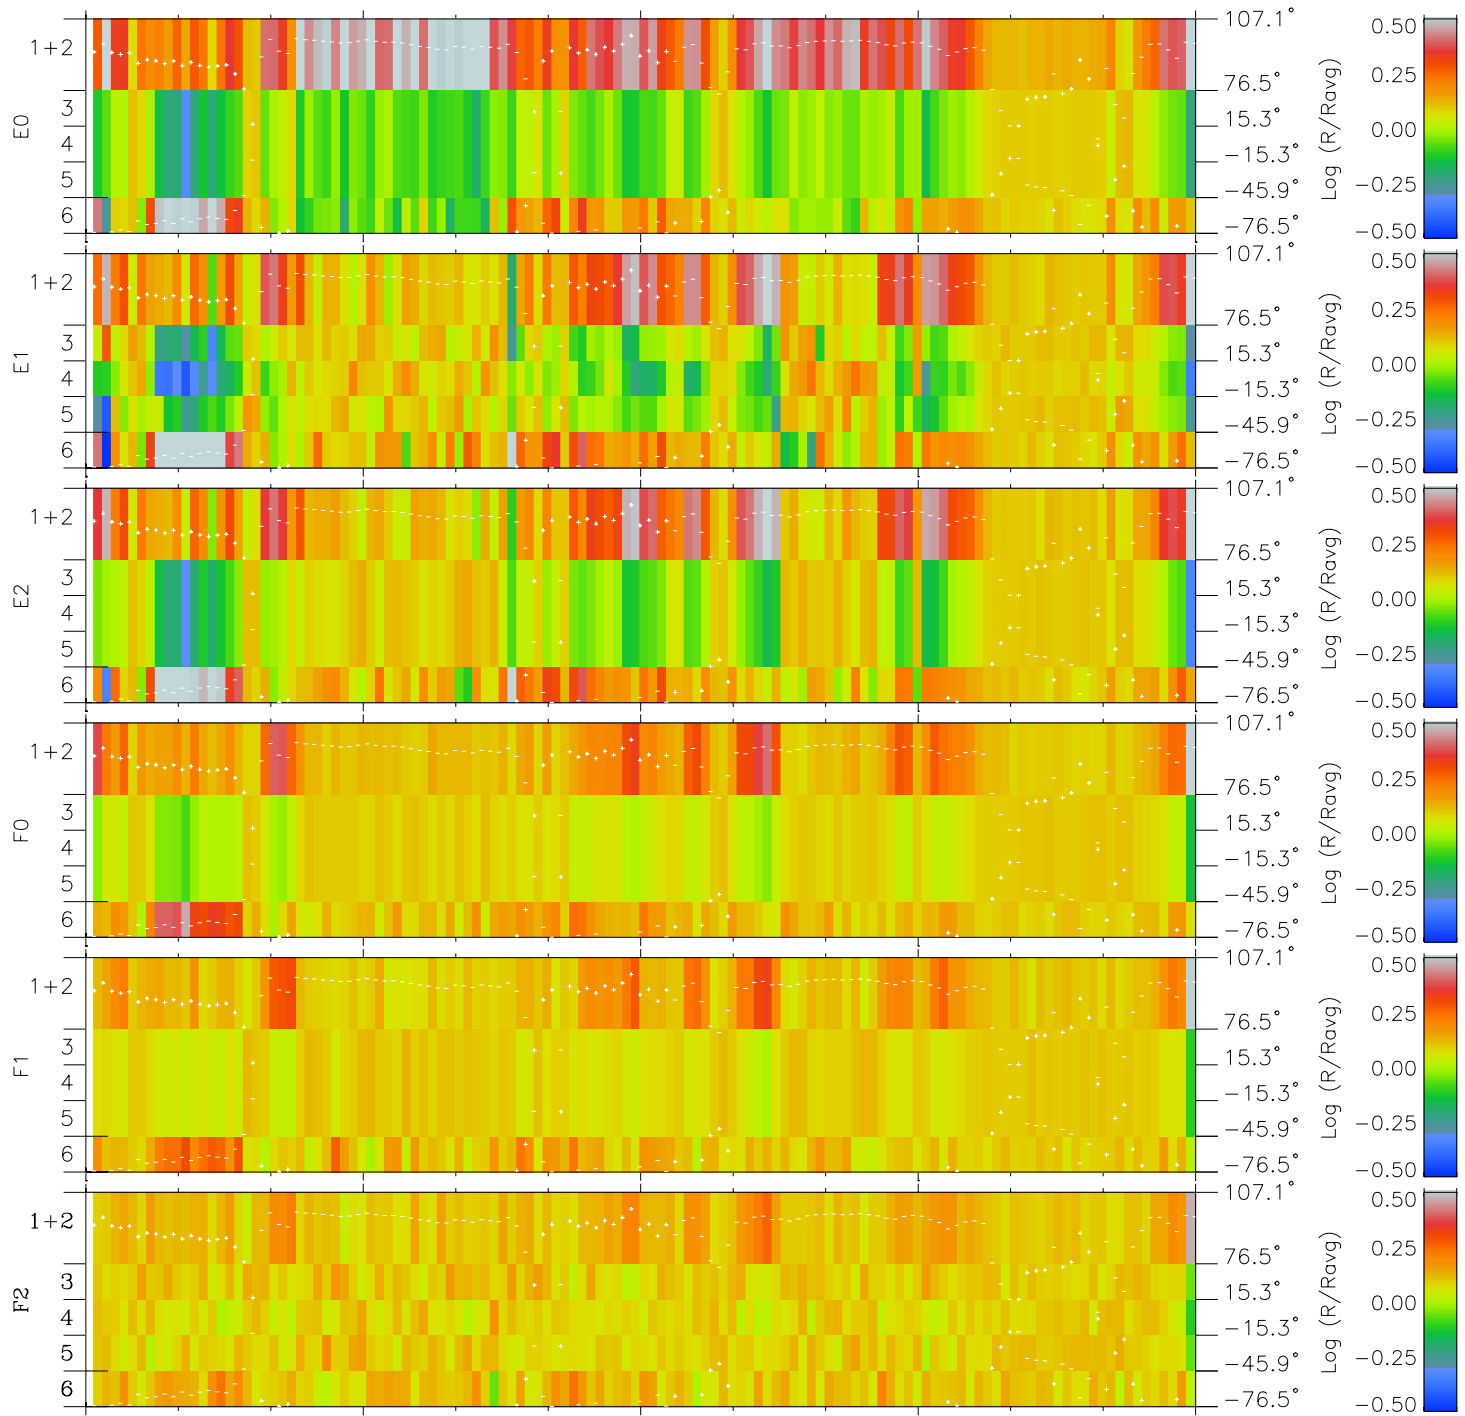

Galileo EPD Real Elevation Anisotropies 97242

Software Version: RTELEV_MEAN V 1.20
 Data Production: 06-03-00
 Plot Production: Sat Sep 15 22:30:21 2001
 Color File: wondr3
 Geofactor File: 1.1

00:00:00 1997-242	242-06	242-12	242-18	00:00:00 1997-243	
+	+	+	+	+	X JSE(R _j)
-109.34	-108.55	-107.76	-106.95	-106.13	Y JSE(R _j)
-38.00	-38.20	-38.40	-38.59	-38.78	Z JSE(R _j)
1.76	1.78	1.79	1.80	1.82	

- ◇ = Jupiter look direction
- = Corotation look direction