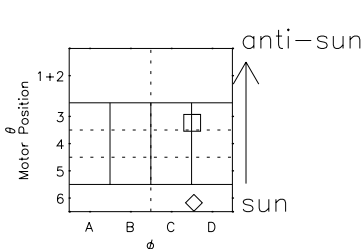

Galileo EPD Real Elevation Anisotropies 97242

Software Version: RTELEV_NORM V 1.20
Data Production: 06-03-00
Plot Production: Sat Sep 15 22:30:39 2001
Color File: wondr3
Geofactor File: 1.1

00:00:00 1997-242	242-06	242-12	242-18	00:00:00 1997-243	
+	+	+	+	+	X JSE(R _j)
-109.34	-108.55	-107.76	-106.95	-106.13	Y JSE(R _j)
-38.00	-38.20	-38.40	-38.59	-38.78	Z JSE(R _j)
1.76	1.78	1.79	1.80	1.82	

- ◇ = Jupiter look direction
- = Corotation look direction