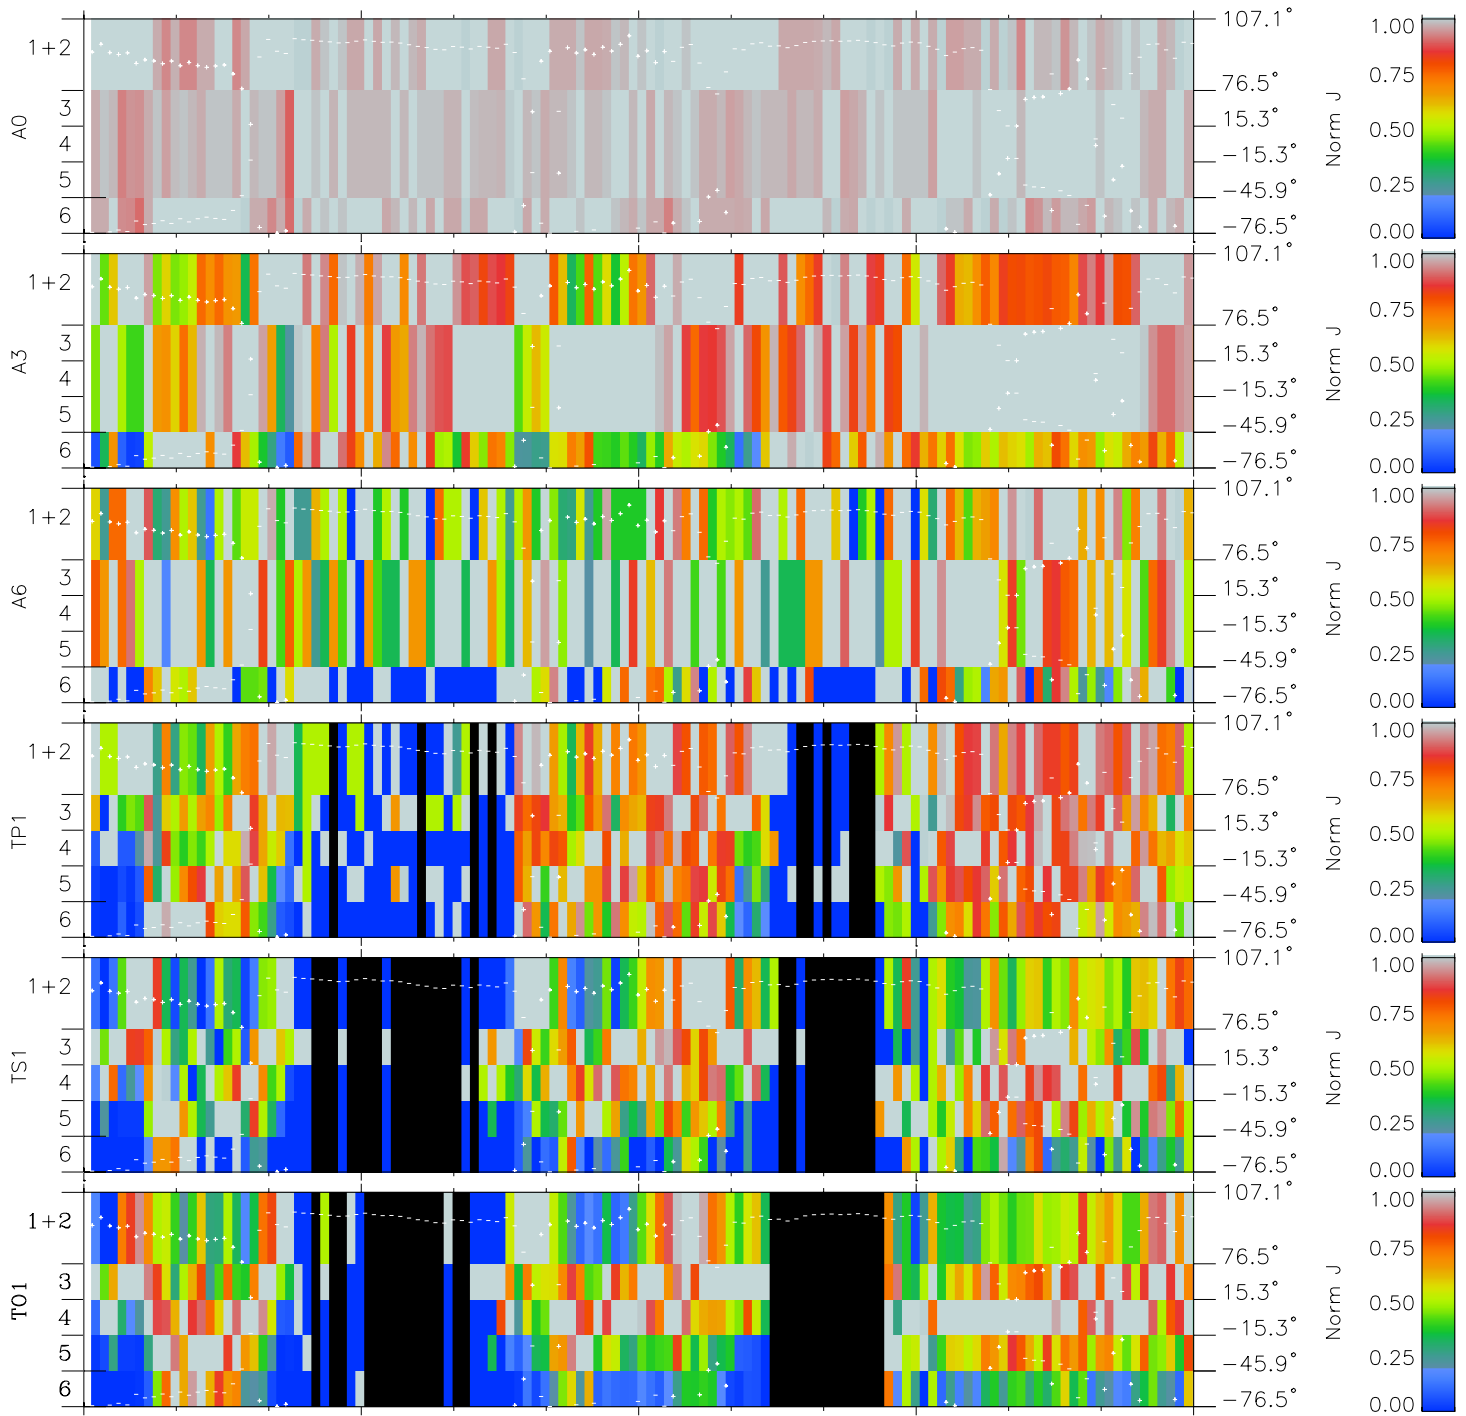

Galileo EPD Real Elevation Anisotropies 97242

Software Version: RTELEV_NORM V 1.20
Data Production: 06-03-00
Plot Production: Sat Sep 15 22:30:39 2001
Color File: wondr3
Geofactor File: 1.1

00:00:00 1997-242	242-06	242-12	242-18	00:00:00 1997-243	
+	+	+	+	+	X JSE(R _j)
-109.34	-108.55	-107.76	-106.95	-106.13	Y JSE(R _j)
-38.00	-38.20	-38.40	-38.59	-38.78	Z JSE(R _j)
1.76	1.78	1.79	1.80	1.82	

- ◇ = Jupiter look direction
- = Corotation look direction