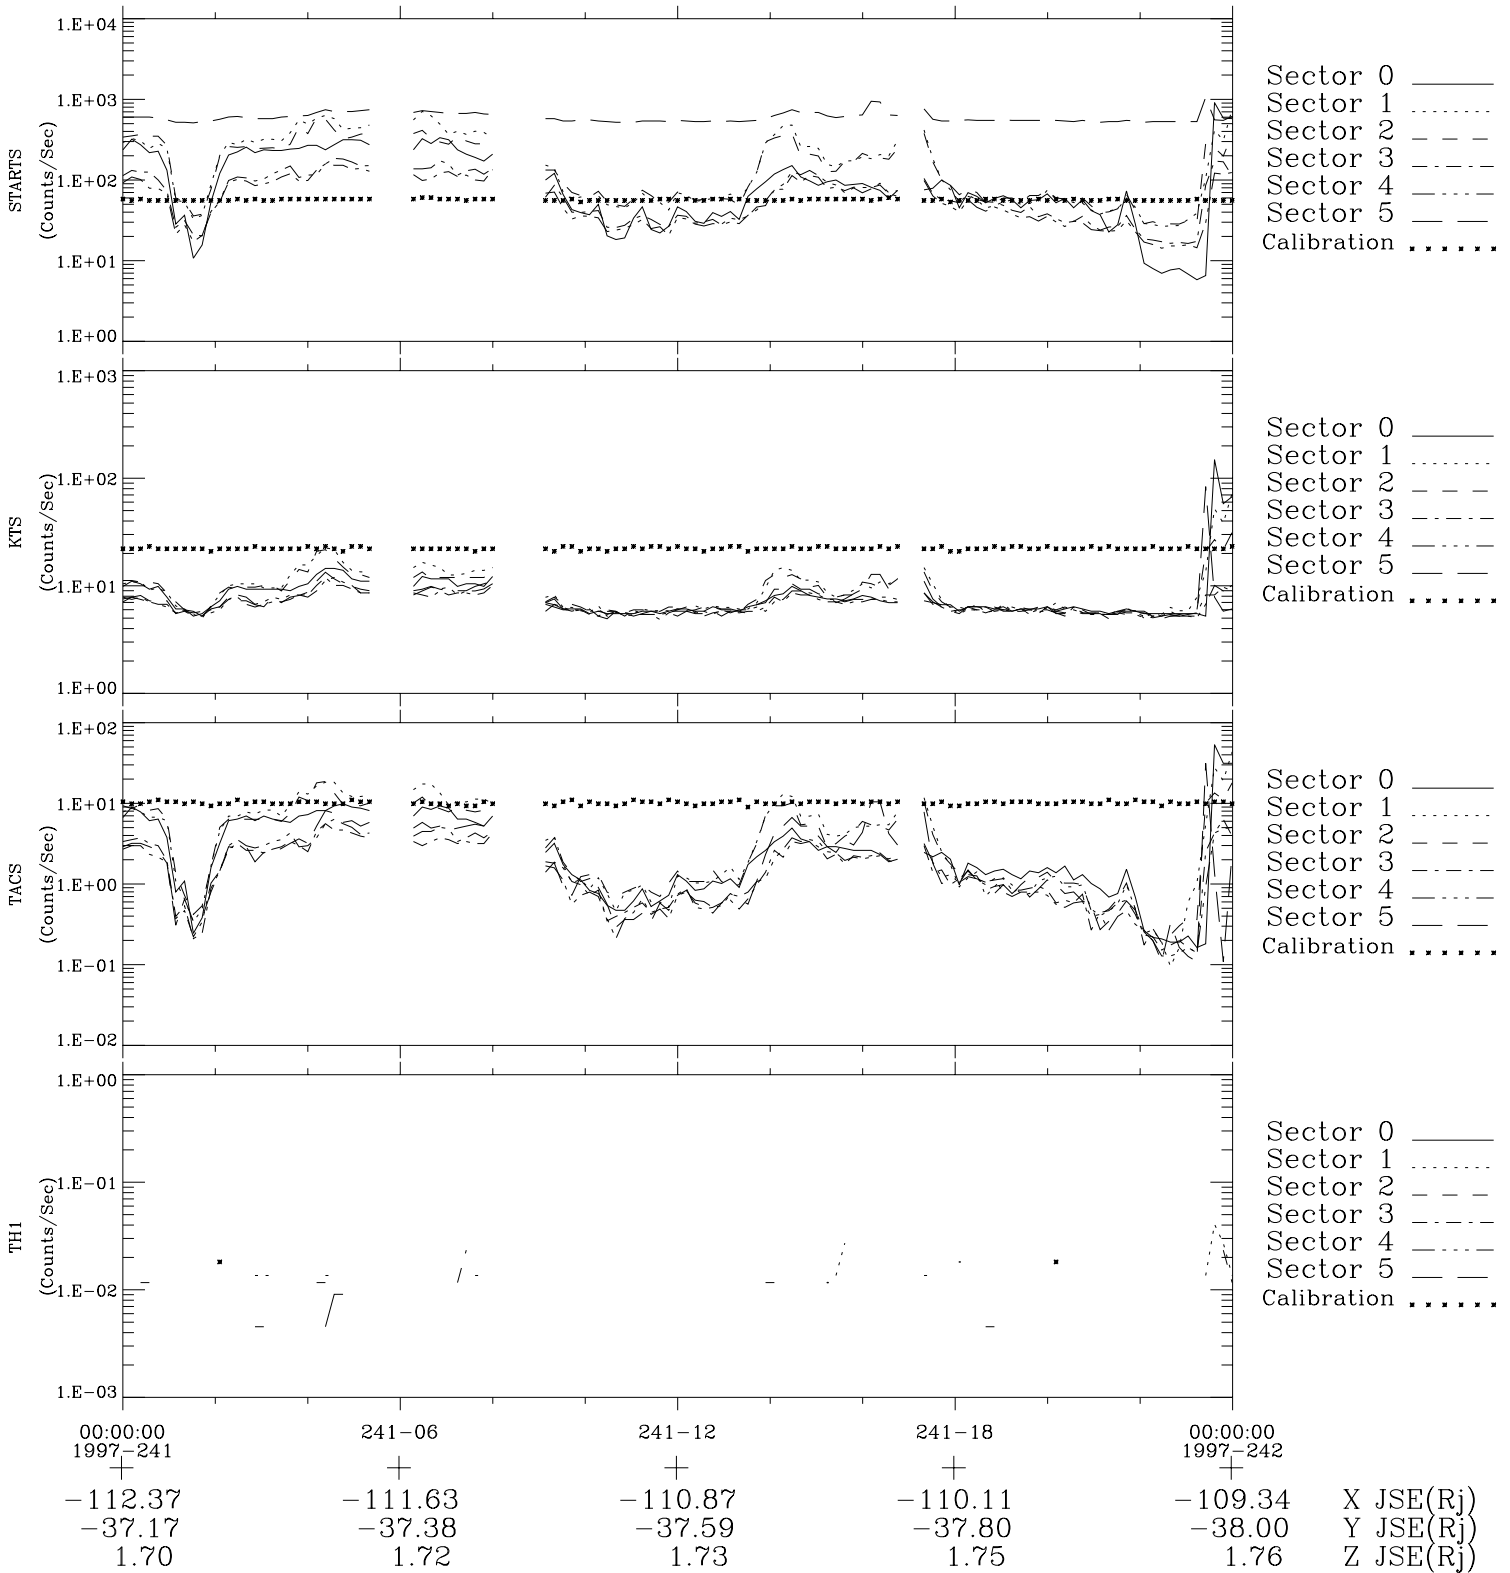

# Galileo EPD Real-Time Six-Sector 97241

Software Version: RTLINE\_R6 V 1.20  
Data Production: 06-03-00  
Plot Production: Sat Sep 15 22:23:31 2001

◇ = Jupiter look direction  
□ = Corotation look direction