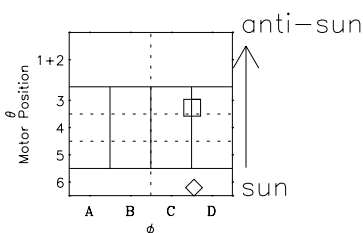

# Galileo EPD Real-Time Six-Sector 97241

Software Version: RTLINE\_R6 V 1.20  
Data Production: 06-03-00  
Plot Production: Sat Sep 15 22:23:31 2001

◇ = Jupiter look direction  
□ = Corotation look direction