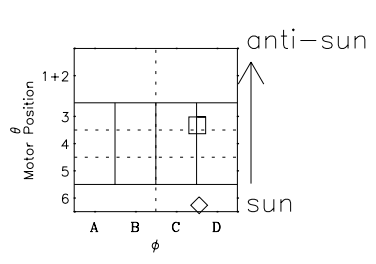

Galileo EPD Real Time Omni Spectrum 97239

Software Version: RTSPEC_OMNI V 1.20
 Data Production: 06-03-00
 Plot Production: Sat Sep 15 22:05:03 2001
 Color File: wondr3
 Geofactor File: 1.1

- ◇ = Jupiter look direction
- = Corotation look direction