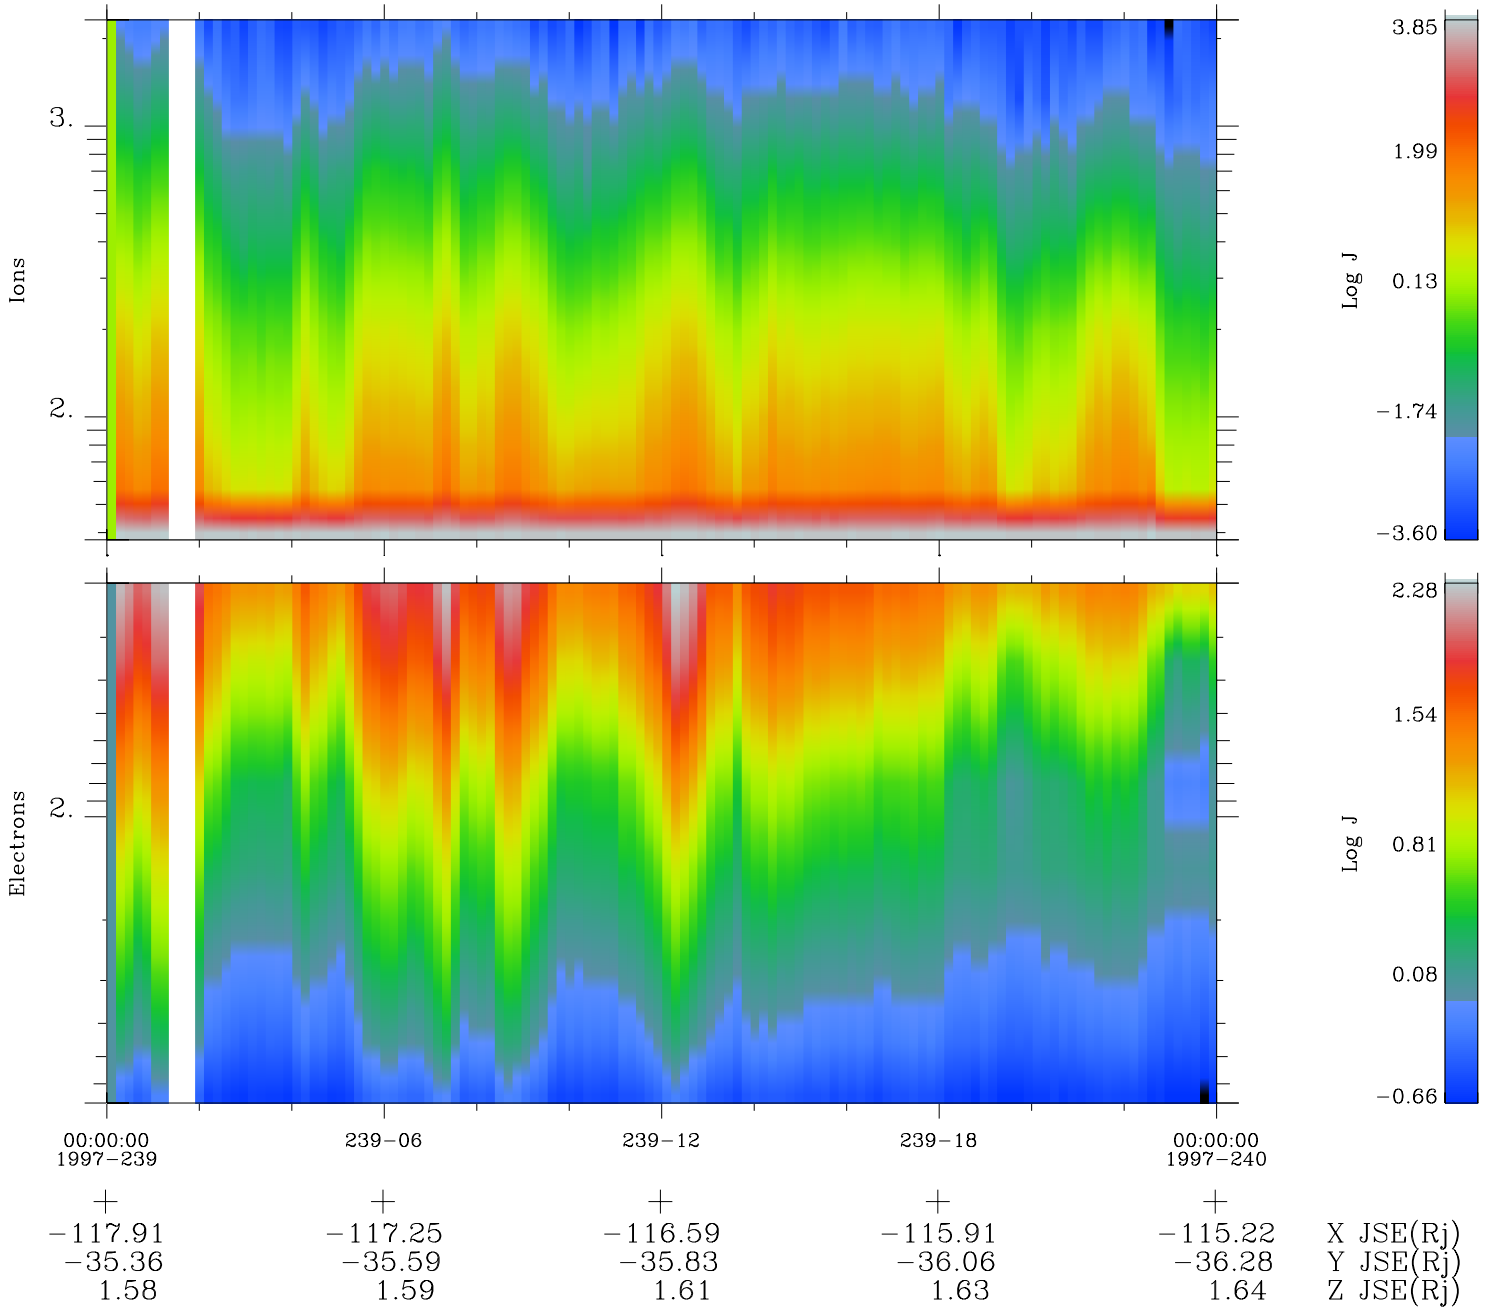

Galileo EPD Real Time Omni Spectrum 97239

Software Version: RTSPEC_OMNI V 1.20
 Data Production: 06-03-00
 Plot Production: Sat Sep 15 22:05:03 2001
 Color File: wondr3
 Geofactor File: 1.1

- ◇ = Jupiter look direction
- = Corotation look direction