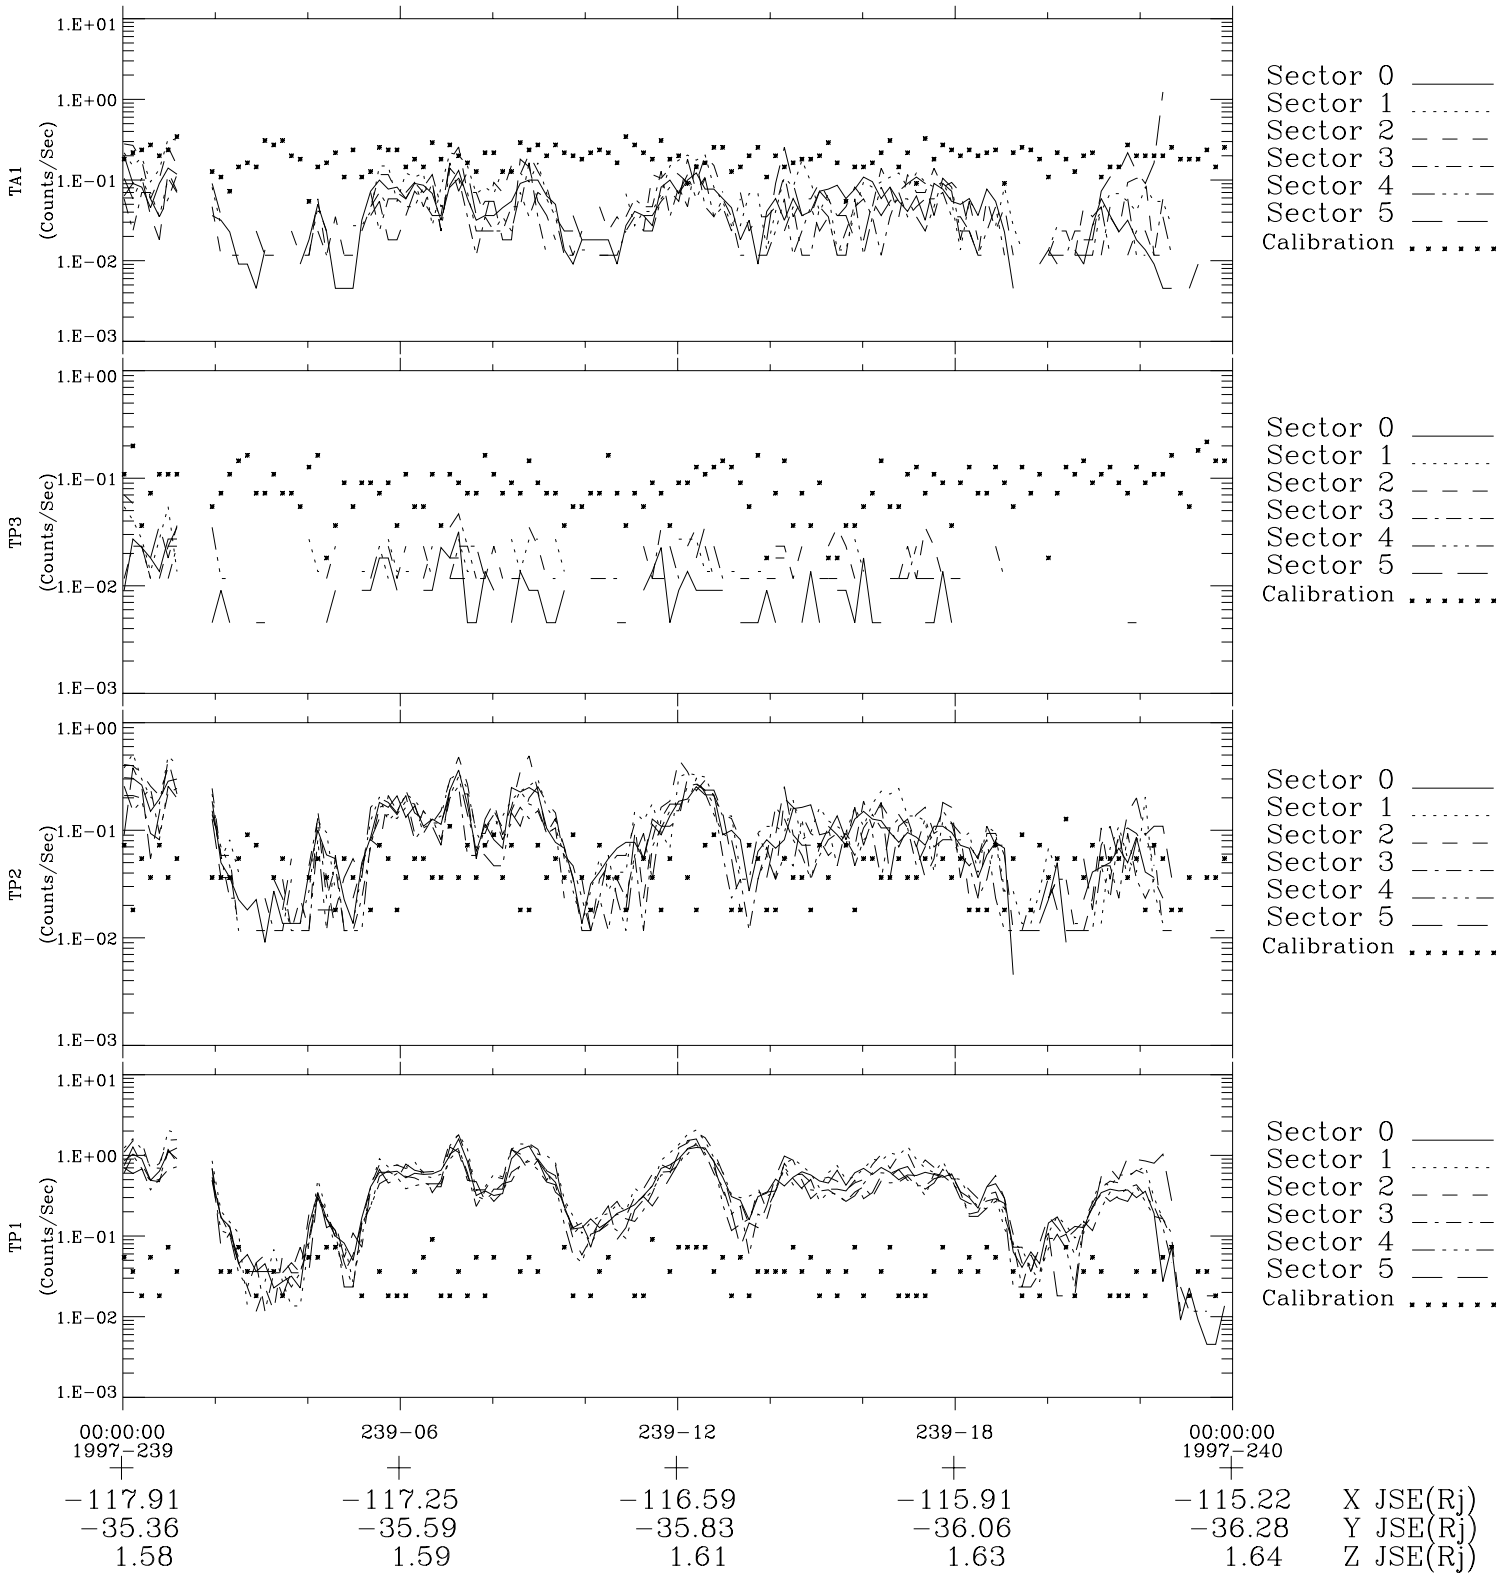

Galileo EPD Real-Time Six-Sector 97239

Software Version: RTLINE_R6 V 1.20
Data Production: 06-03-00
Plot Production: Sat Sep 15 22:07:12 2001

◇ = Jupiter look direction
□ = Corotation look direction