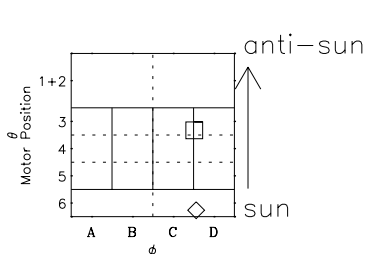

Galileo EPD Real-Time Six-Sector 97239

Software Version: RTLINE_R6 V 1.20
Data Production: 06-03-00
Plot Production: Sat Sep 15 22:07:12 2001

◇ = Jupiter look direction
□ = Corotation look direction