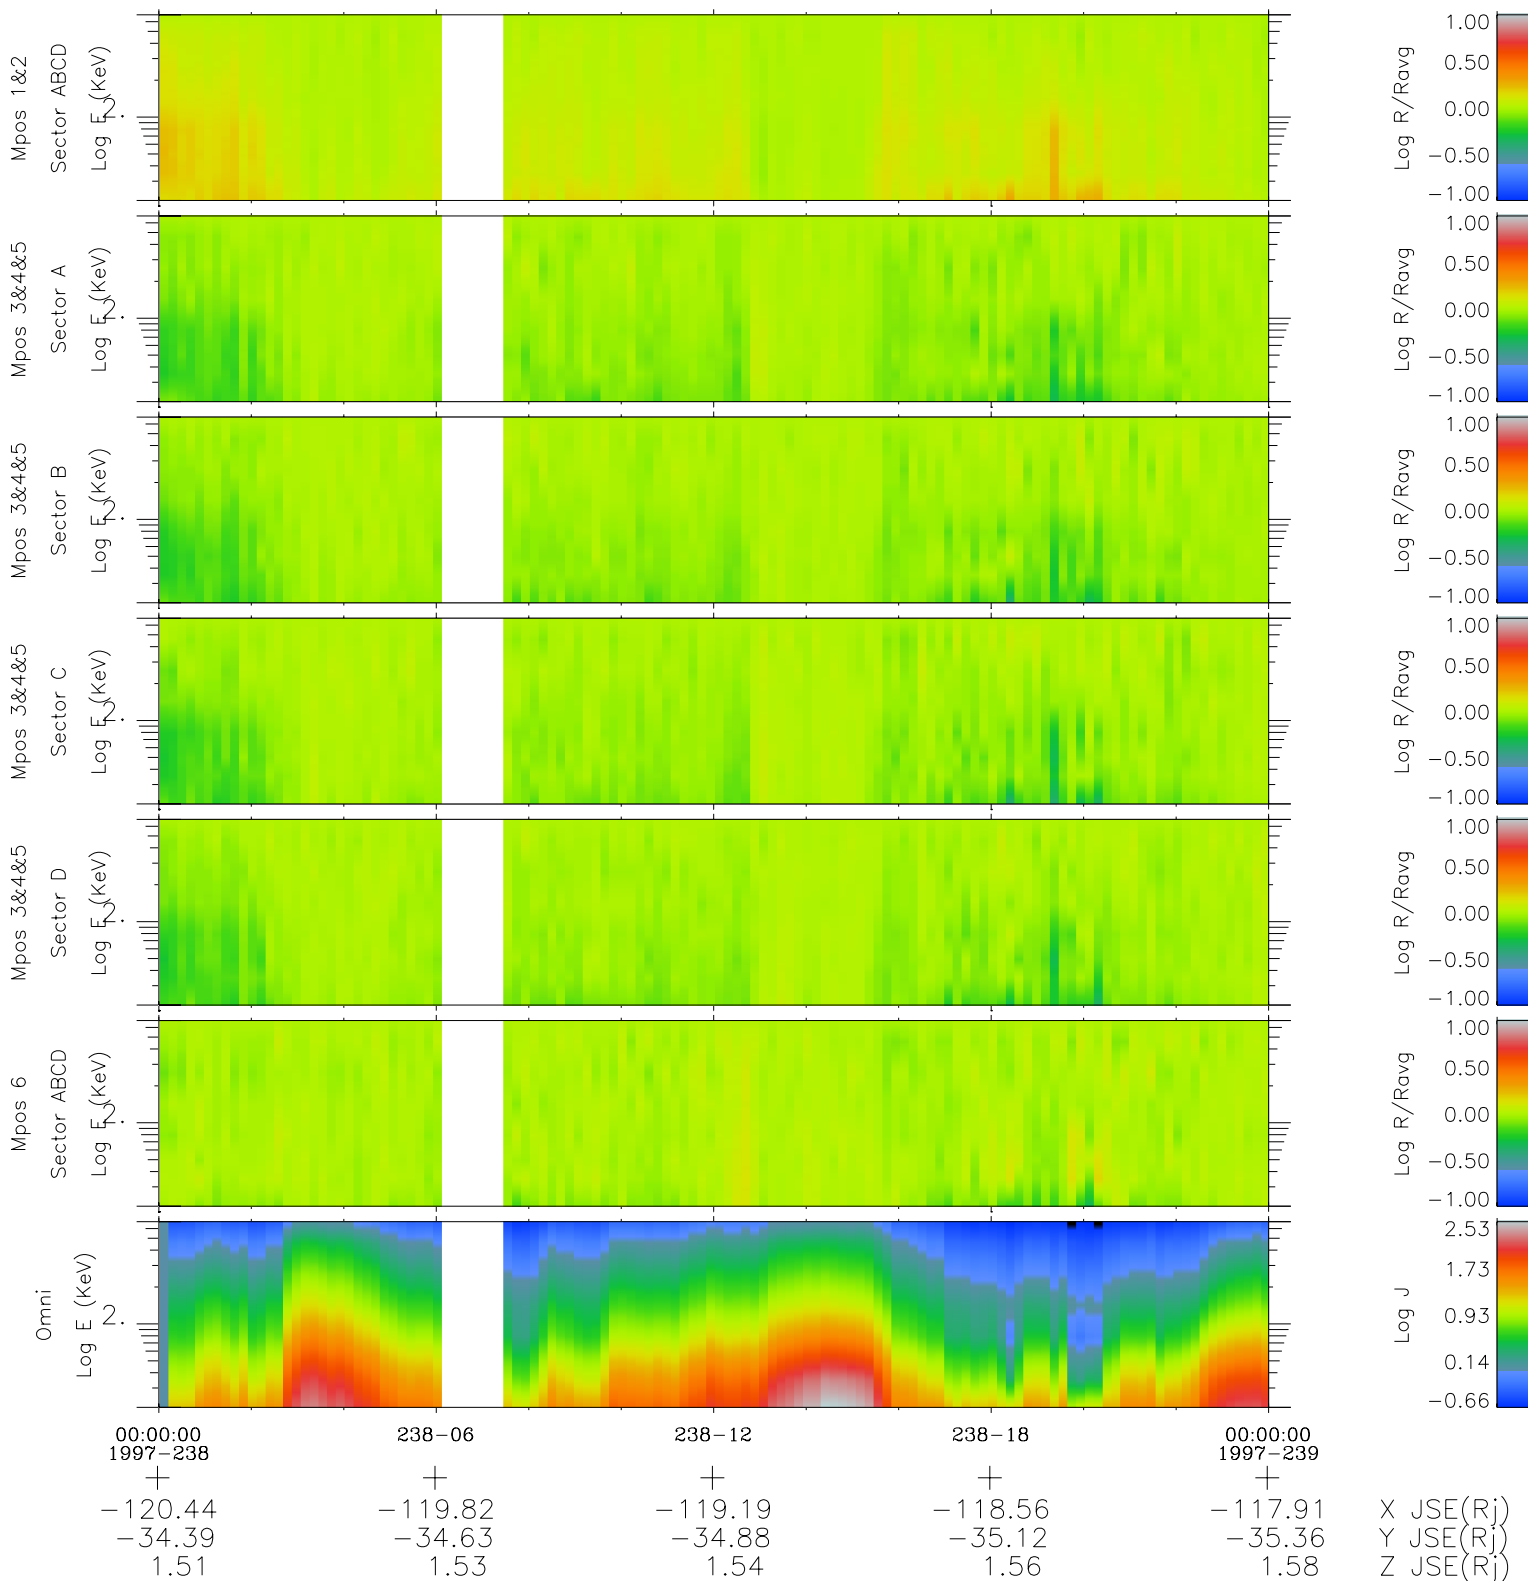

Galileo EPD Real Time R6 Electrons Spectra 97238

Software Version: RTSPEC_R6 V 1.20
 Data Production: 06-03-00
 Plot Production: Sat Sep 15 21:56:51 2001
 Color File: wondr3
 Geofactor File: 1.1

- ◇ = Jupiter look direction
- = Corotation look direction