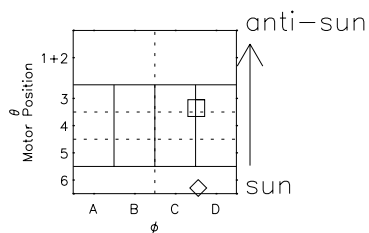

Galileo EPD Real Time R6 Electrons Spectra 97238

Software Version: RTSPEC_R6 V 1.20
 Data Production: 06-03-00
 Plot Production: Sat Sep 15 21:56:51 2001
 Color File: wondr3
 Geofactor File: 1.1

- ◇ = Jupiter look direction
- = Corotation look direction