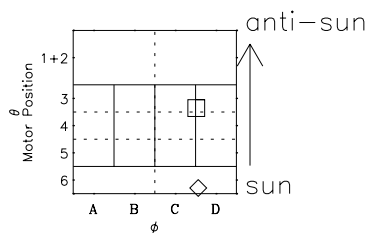

Galileo EPD Real-Time Omni 97238

Software Version: RTLINE_OMNI V 1.20
Data Production: 06-03-00
Plot Production: Sat Sep 15 21:58:58 2001

◇ = Jupiter look direction
□ = Corotation look direction