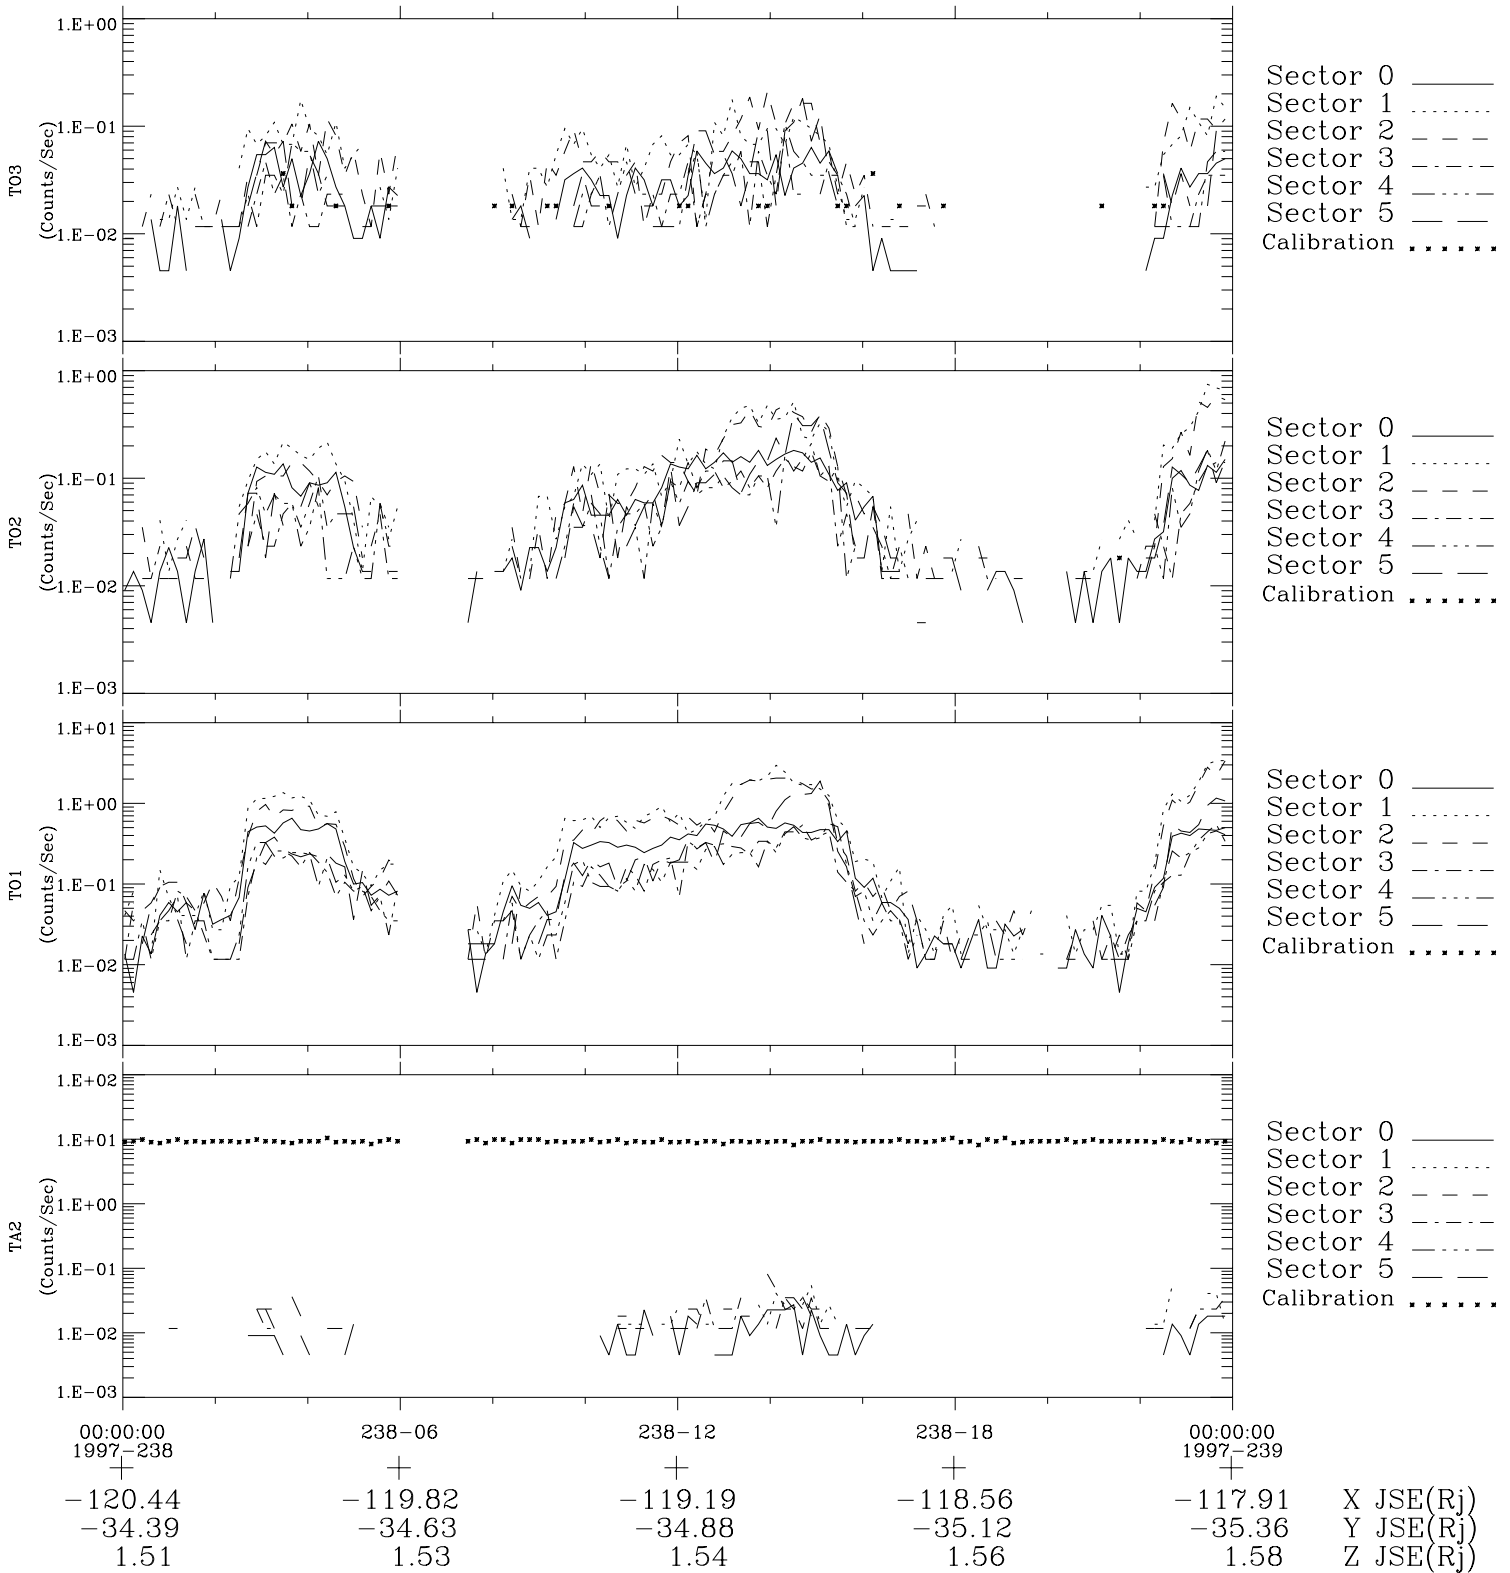

# Galileo EPD Real-Time Six-Sector 97238

Software Version: RTLINE\_R6 V 1.20  
Data Production: 06-03-00  
Plot Production: Sat Sep 15 21:59:05 2001

◇ = Jupiter look direction  
□ = Corotation look direction