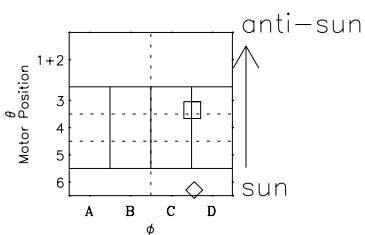

# Galileo EPD Real-Time Six-Sector 97238

Software Version: RTLINE\_R6 V 1.20  
Data Production: 06-03-00  
Plot Production: Sat Sep 15 21:59:05 2001

◇ = Jupiter look direction  
□ = Corotation look direction