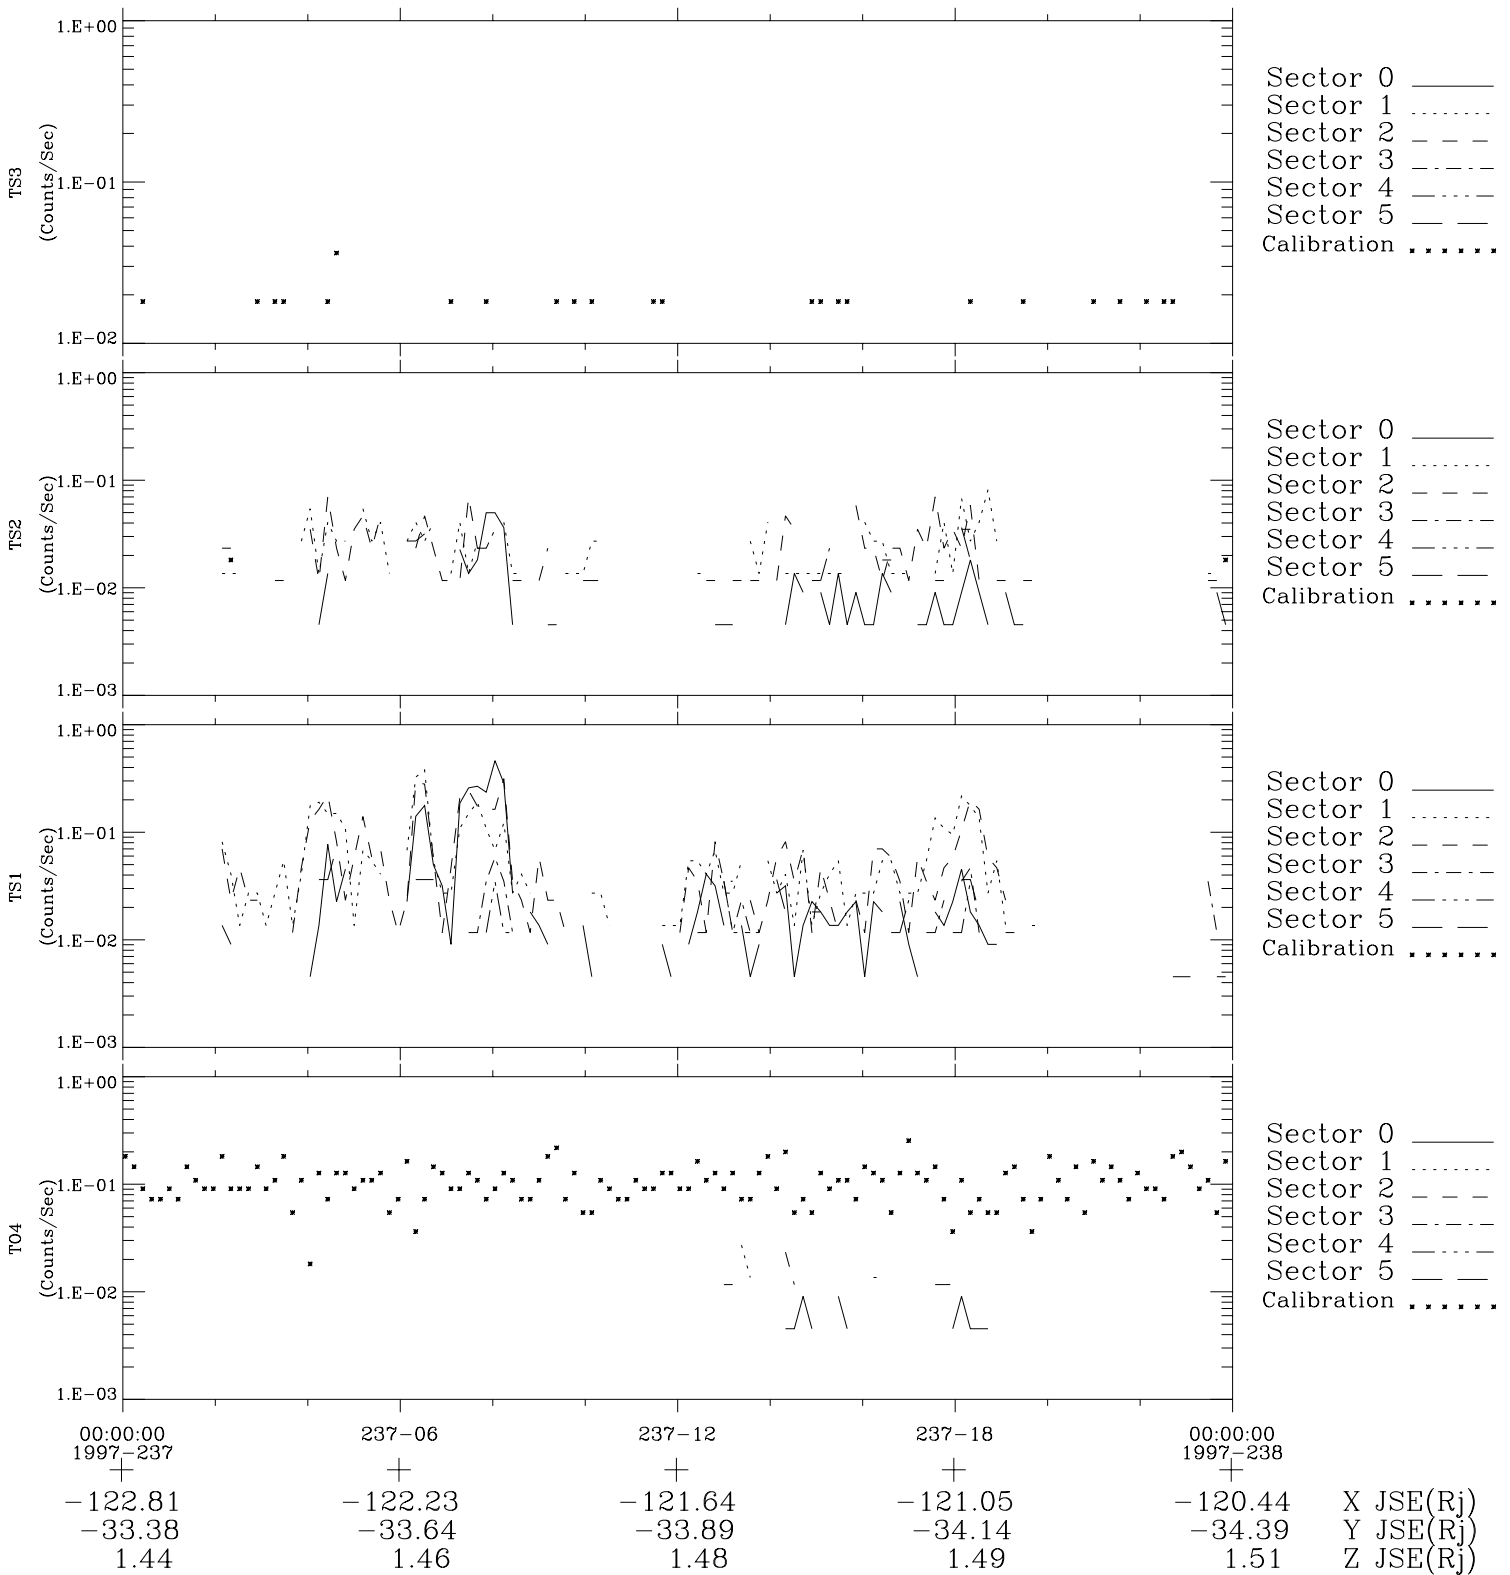

Galileo EPD Real-Time Six-Sector 97237

Software Version: RTLINE_R6 V 1.20
Data Production: 06-03-00
Plot Production: Sat Sep 15 21:51:02 2001

◇ = Jupiter look direction
□ = Corotation look direction