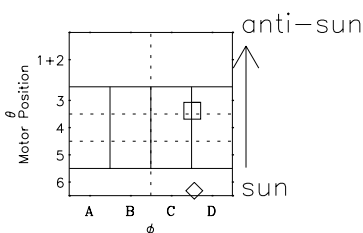

Galileo EPD Real-Time Six-Sector 97237

Software Version: RTLINE_R6 V 1.20
Data Production: 06-03-00
Plot Production: Sat Sep 15 21:51:02 2001

◇ = Jupiter look direction
□ = Corotation look direction