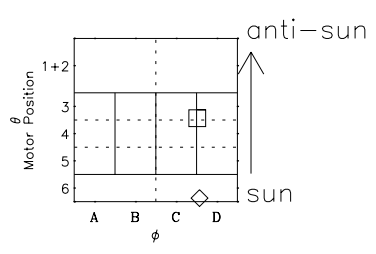

Galileo EPD Real Time Omni Spectrum 97235

Software Version: RTSPEC_OMNI V 1.20
 Data Production: 06-03-00
 Plot Production: Sat Sep 15 21:25:12 2001
 Color File: wondr3
 Geofactor File: 1.1

◇ = Jupiter look direction
 □ = Corotation look direction