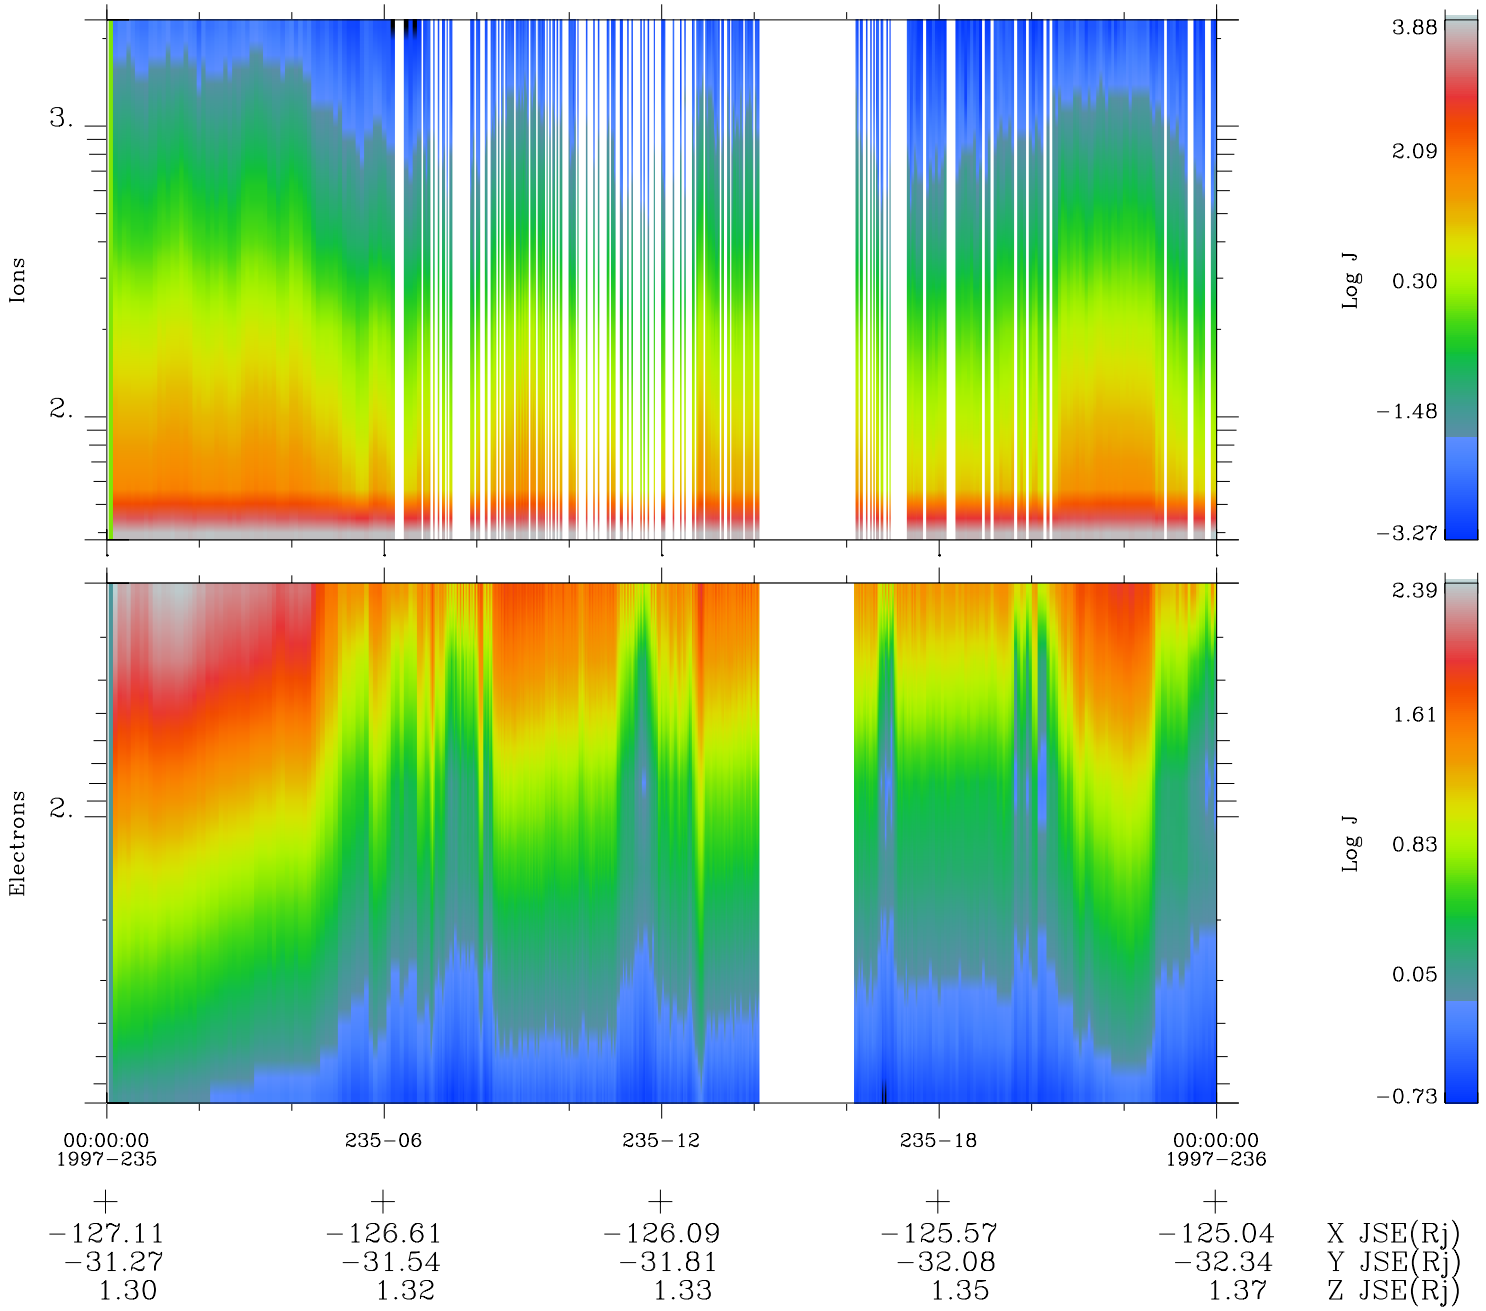

Galileo EPD Real Time Omni Spectrum 97235

Software Version: RTSPEC_OMNI V 1.20
 Data Production: 06-03-00
 Plot Production: Sat Sep 15 21:25:12 2001
 Color File: wondr3
 Geofactor File: 1.1

◇ = Jupiter look direction
 □ = Corotation look direction