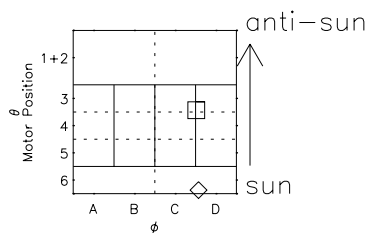

Galileo EPD Real Time R6 Electrons Spectra 97235

Software Version: RTSPEC_R6 V 1.20
 Data Production: 06-03-00
 Plot Production: Sat Sep 15 21:24:57 2001
 Color File: wondr3
 Geofactor File: 1.1

- ◇ = Jupiter look direction
- = Corotation look direction