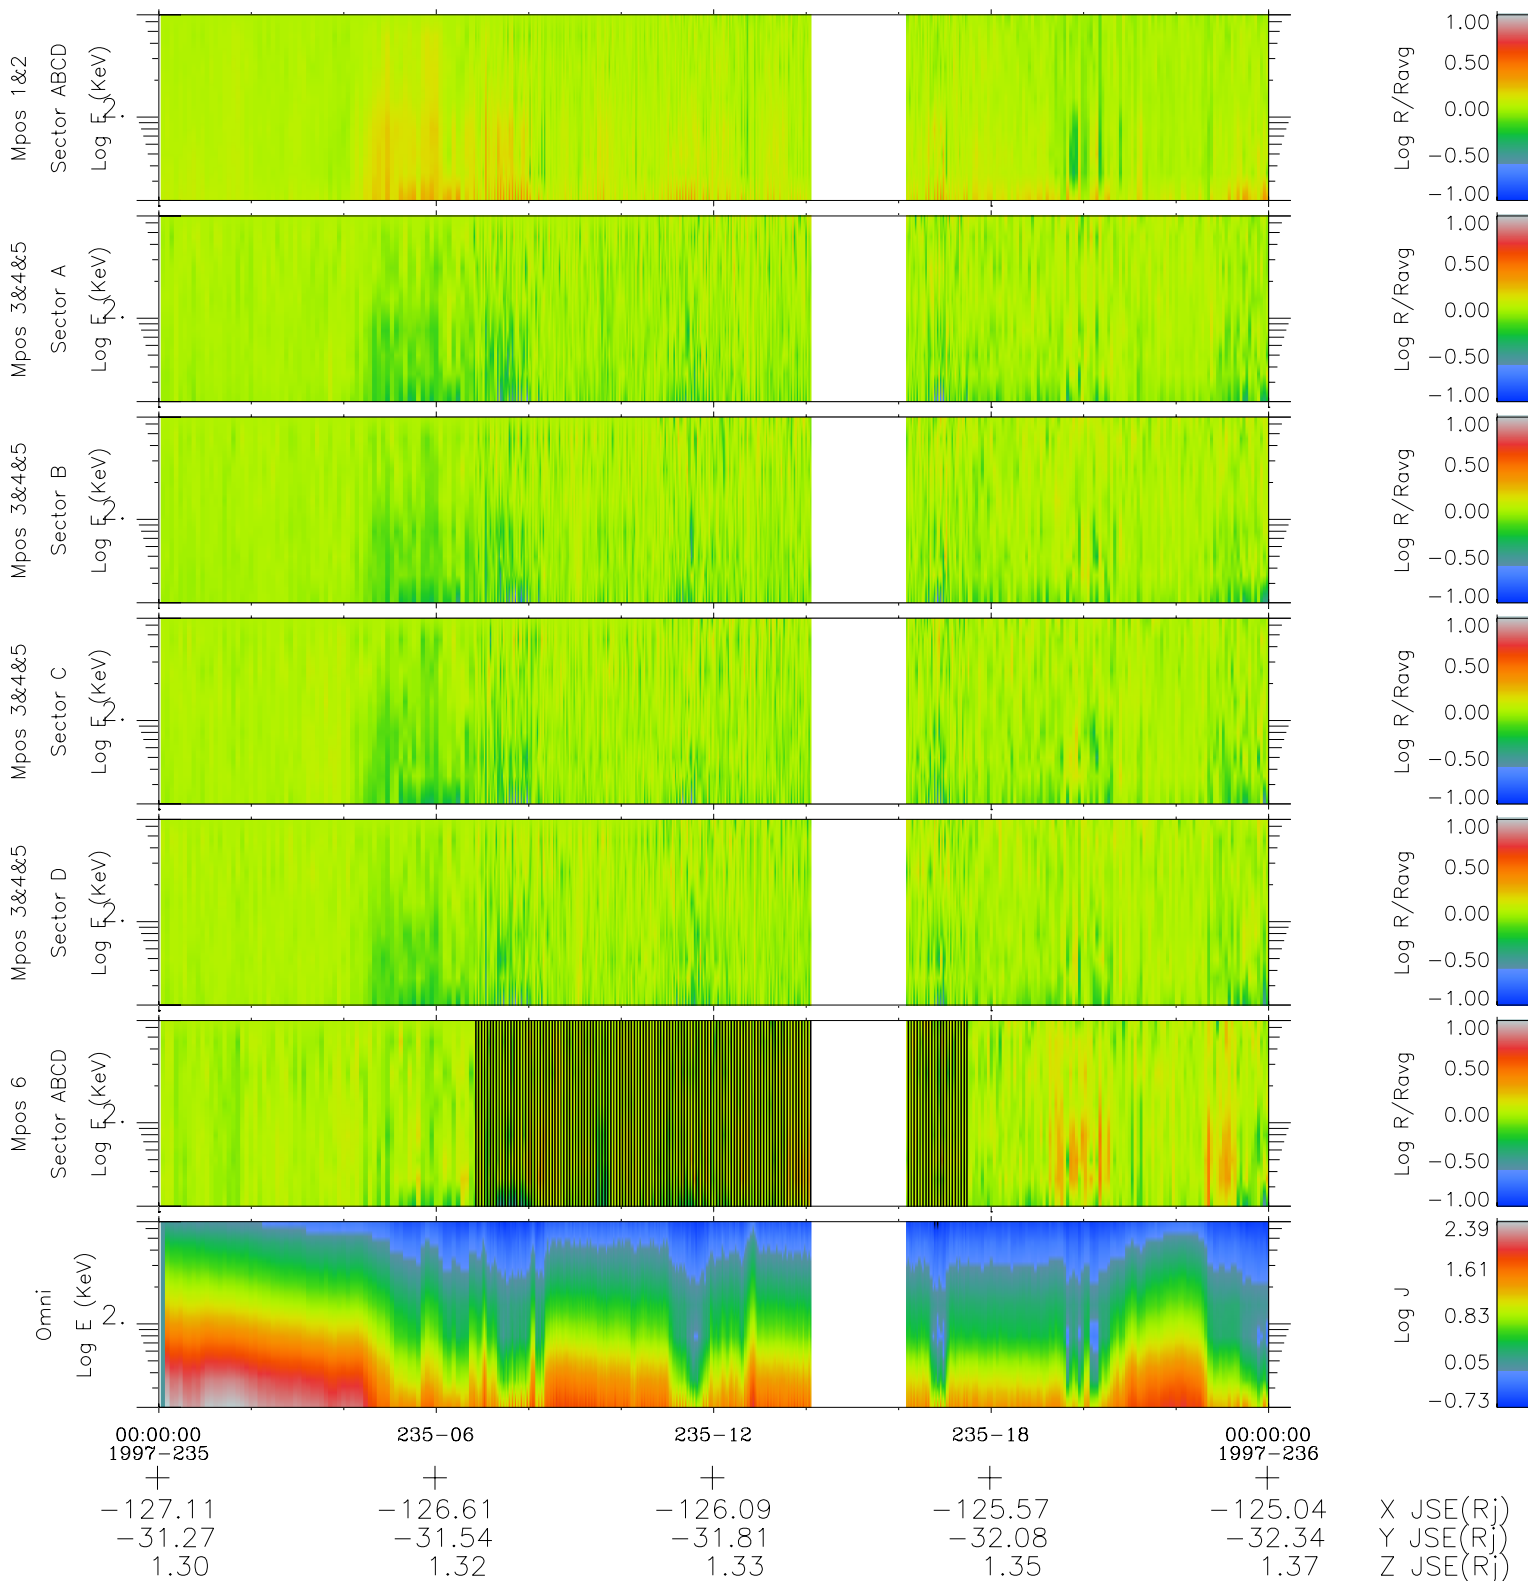

Galileo EPD Real Time R6 Electrons Spectra 97235

Software Version: RTSPEC_R6 V 1.20
 Data Production: 06-03-00
 Plot Production: Sat Sep 15 21:24:57 2001
 Color File: wondr3
 Geofactor File: 1.1

- ◇ = Jupiter look direction
- = Corotation look direction