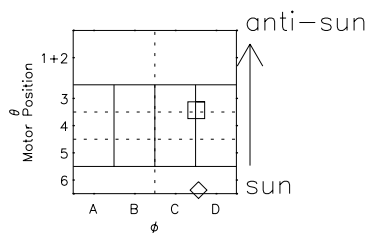

# Galileo EPD Real Time R6 Ions Spectra 97235

Software Version: RTSPEC\_R6 V 1.20  
 Data Production: 06-03-00  
 Plot Production: Sat Sep 15 21:24:40 2001  
 Color File: wondr3  
 Geofactor File: 1.1

◇ = Jupiter look direction  
 □ = Corotation look direction