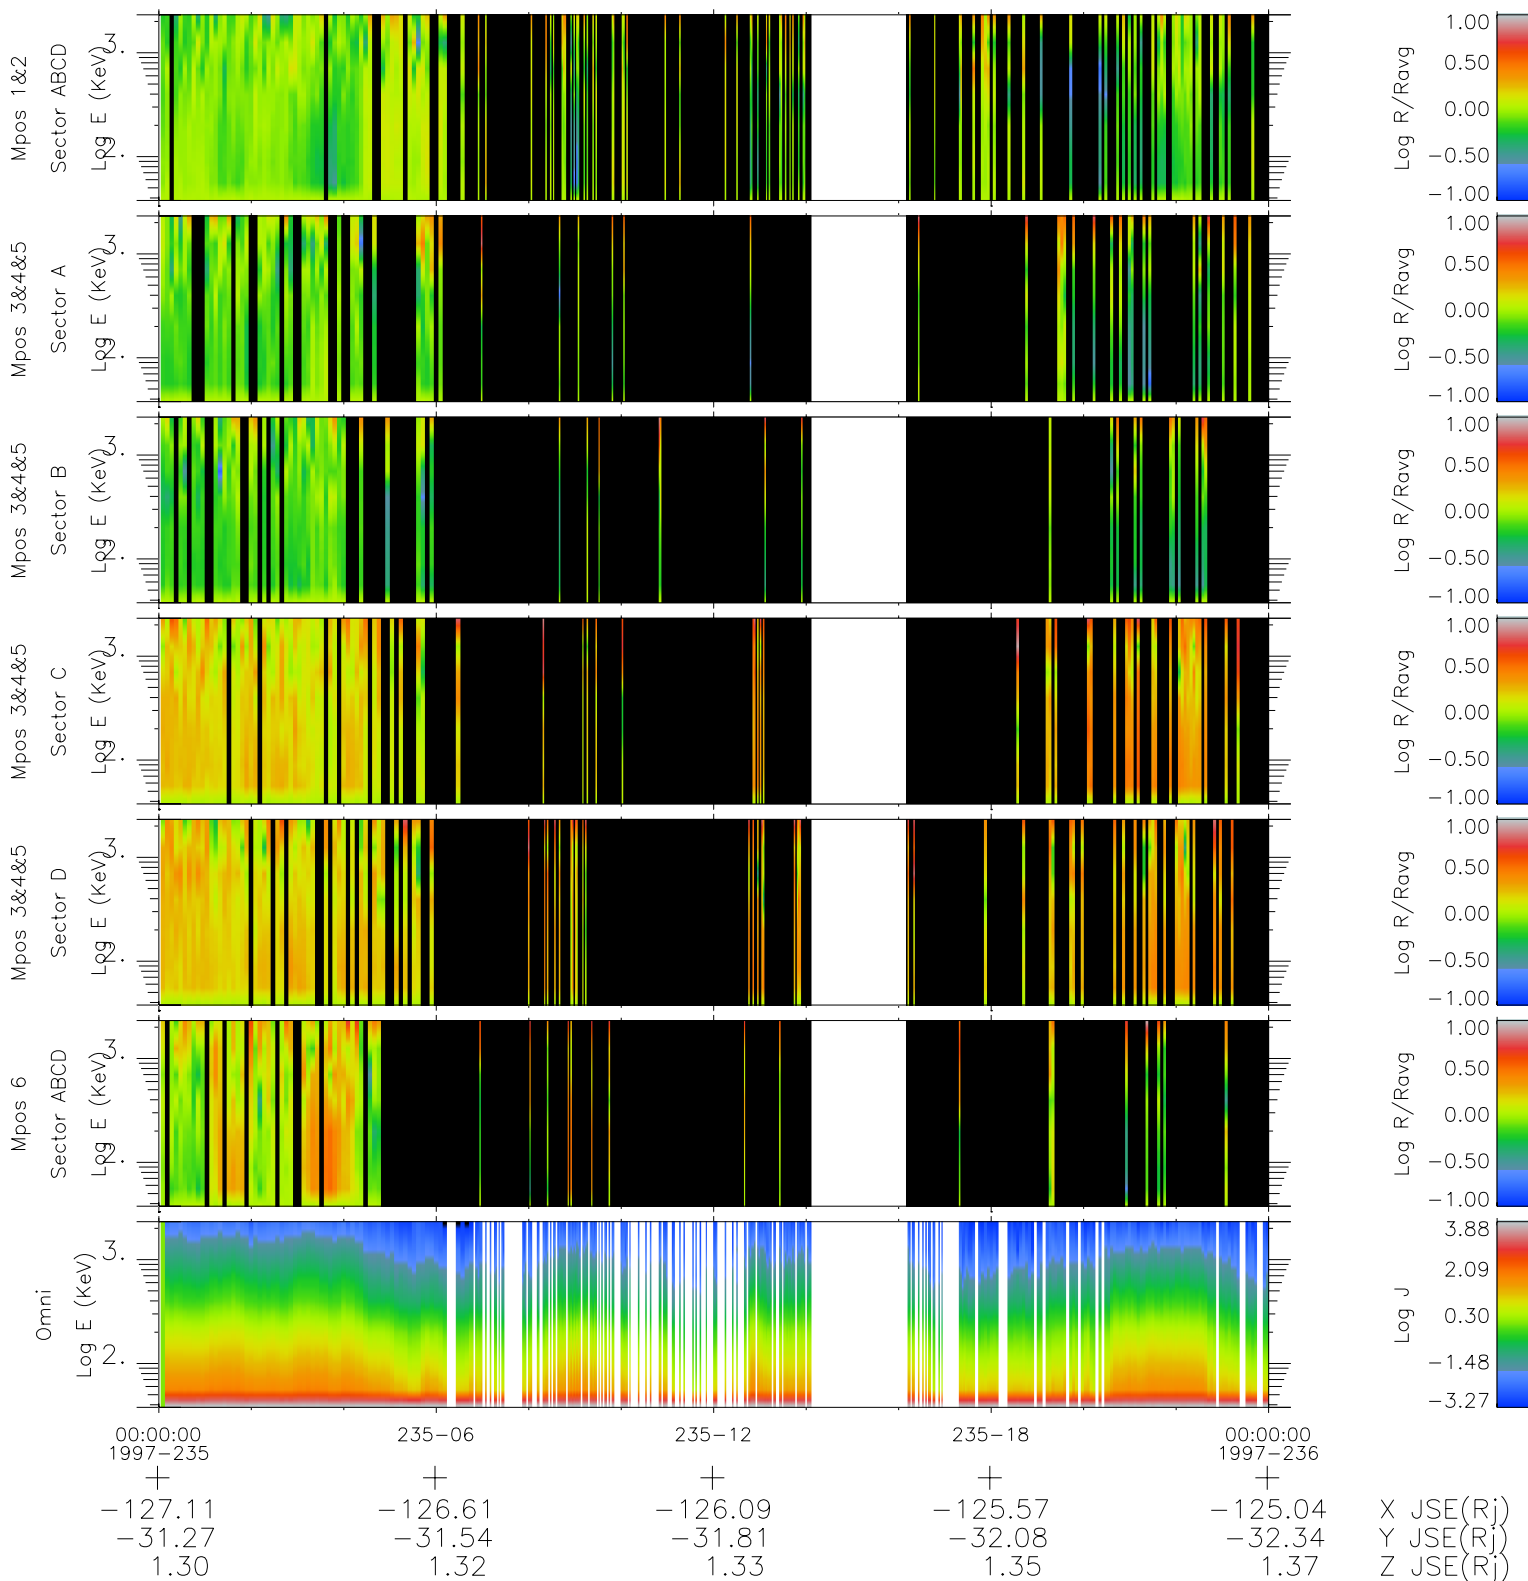

# Galileo EPD Real Time R6 Ions Spectra 97235

Software Version: RTSPEC\_R6 V 1.20  
 Data Production: 06-03-00  
 Plot Production: Sat Sep 15 21:24:40 2001  
 Color File: wondr3  
 Geofactor File: 1.1

◇ = Jupiter look direction  
 □ = Corotation look direction