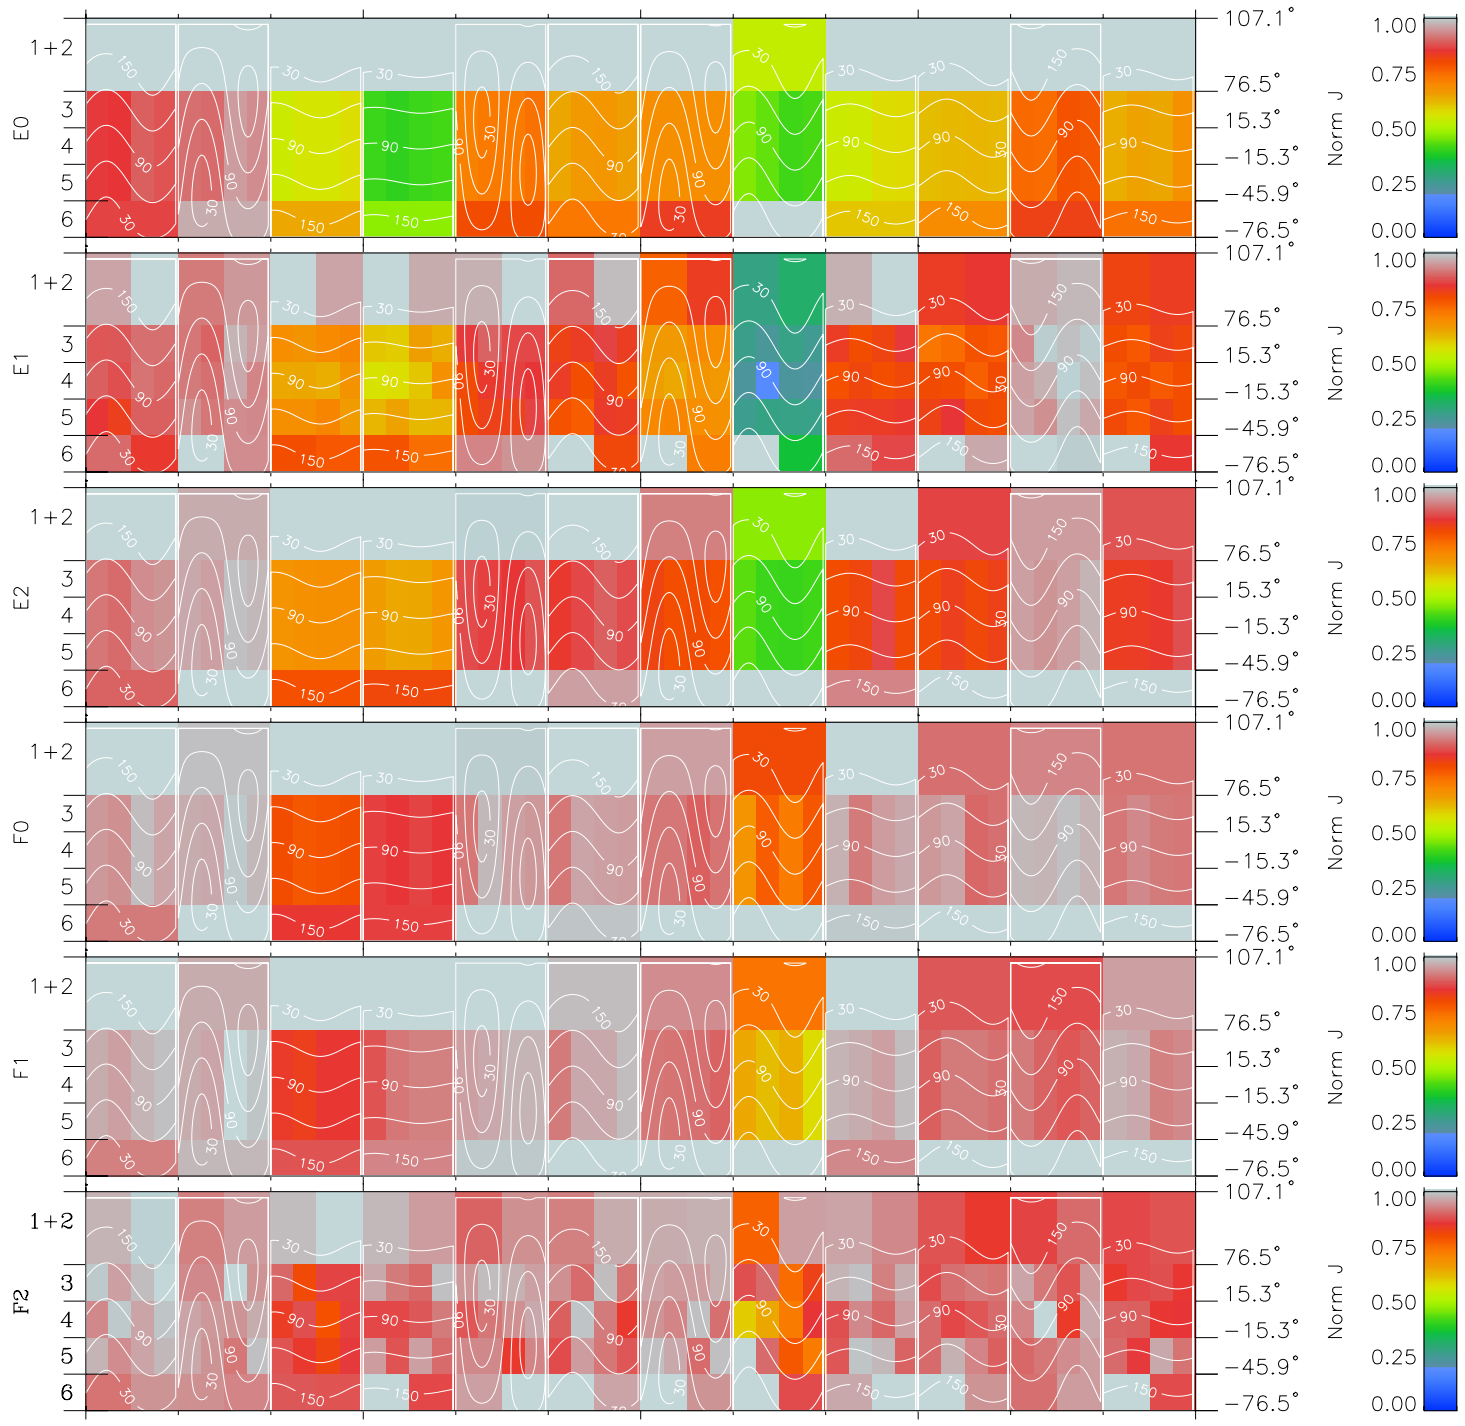

Galileo EPD Real Time All-Sky Anisotropies 97235

Software Version: RTSKY_NORM V 1.20
 Data Production: 06-03-00
 Plot Production: Sat Sep 15 21:26:52 2001
 Color File: wondr3
 Geofactor File: 1.1

Time	235-06	235-12	235-18	00:00:00 1997-236	
+	+	+	+	+	X JSE(R _j)
-127.11	-126.61	-126.09	-125.57	-125.04	Y JSE(R _j)
-31.27	-31.54	-31.81	-32.08	-32.34	Z JSE(R _j)
1.30	1.32	1.33	1.35	1.37	

- ◇ = Jupiter look direction
- = Corotation look direction