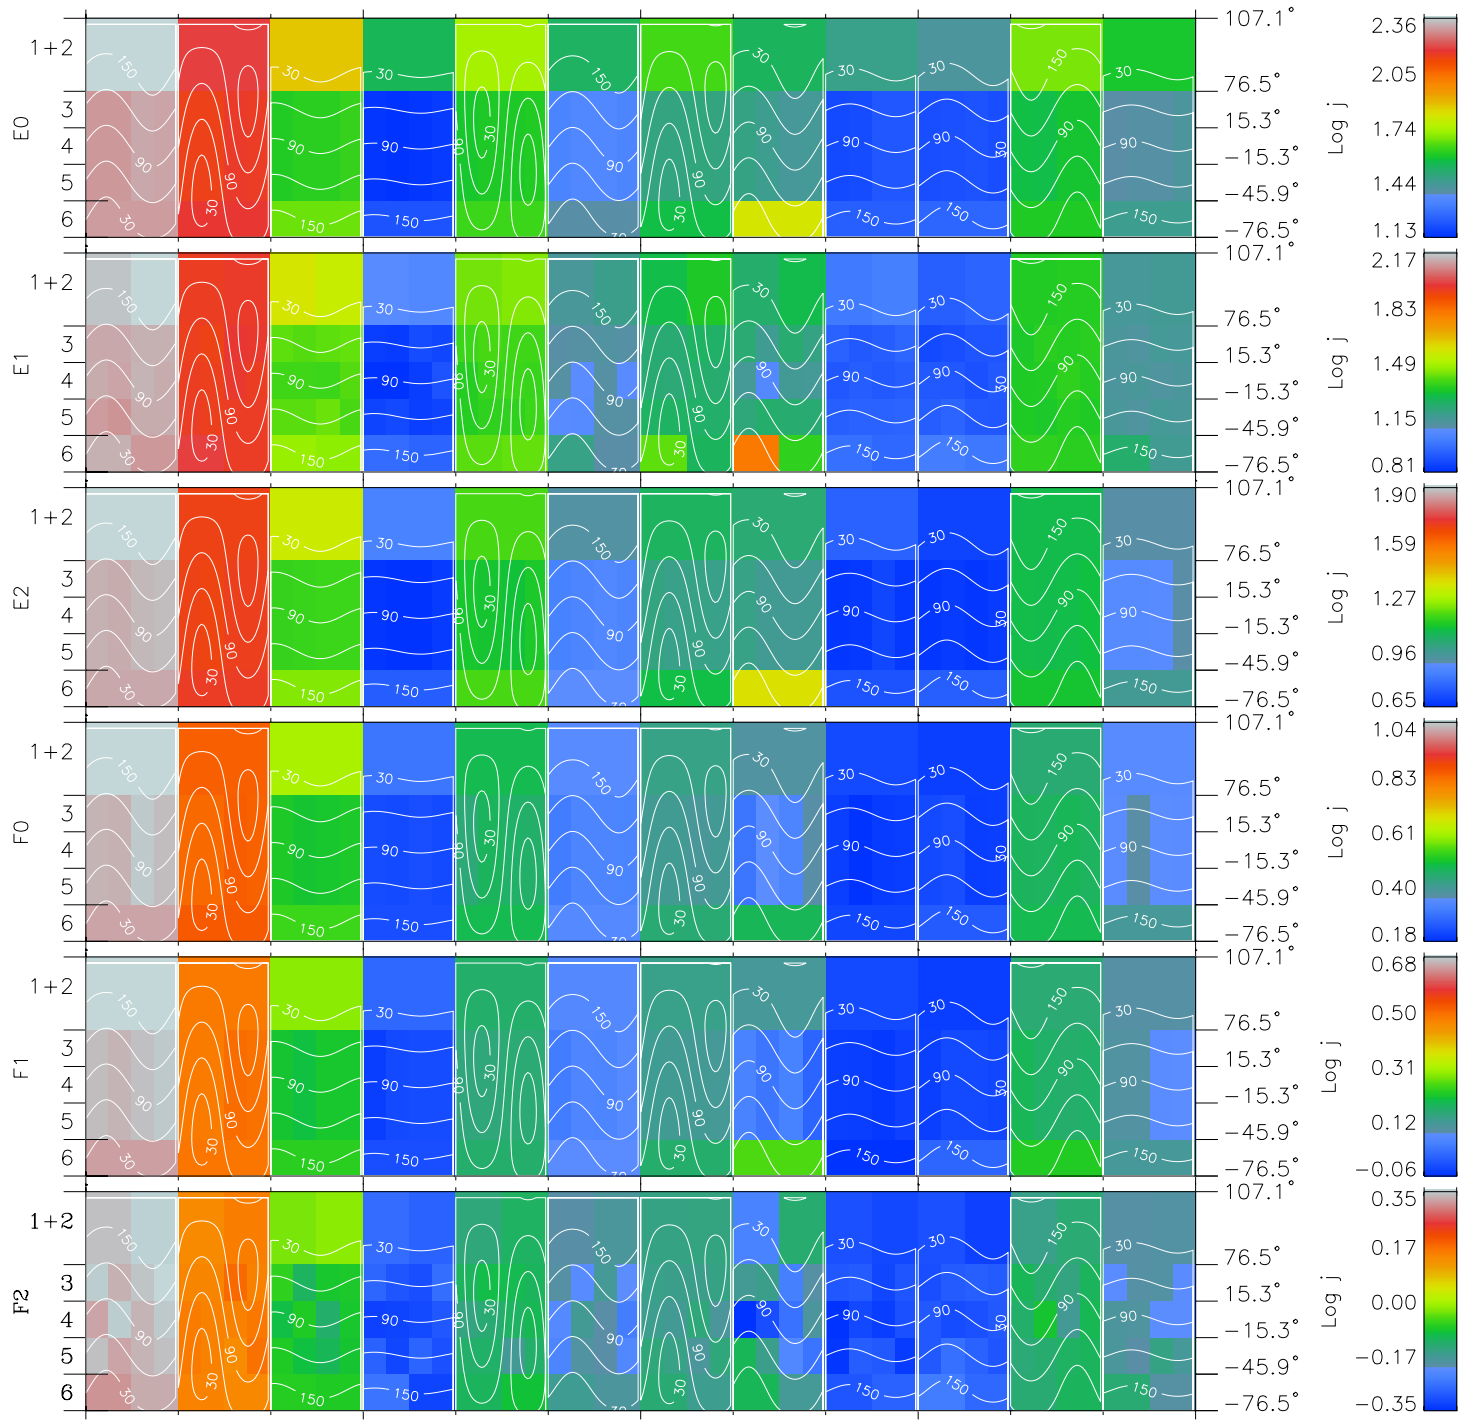

Galileo EPD Real Time All-Sky Anisotropies 97235

Software Version: RTSKY_FLUX V 1.20
Data Production: 06-03-00
Plot Production: Sat Sep 15 21:26:18 2001
Color File: wondr3
Geofactor File: 1.1

00:00:00 1997-235	235-06	235-12	235-18	00:00:00 1997-236	
+	+	+	+	+	X JSE(R _j)
-127.11	-126.61	-126.09	-125.57	-125.04	Y JSE(R _j)
-31.27	-31.54	-31.81	-32.08	-32.34	Z JSE(R _j)
1.30	1.32	1.33	1.35	1.37	

- ◇ = Jupiter look direction
- = Corotation look direction