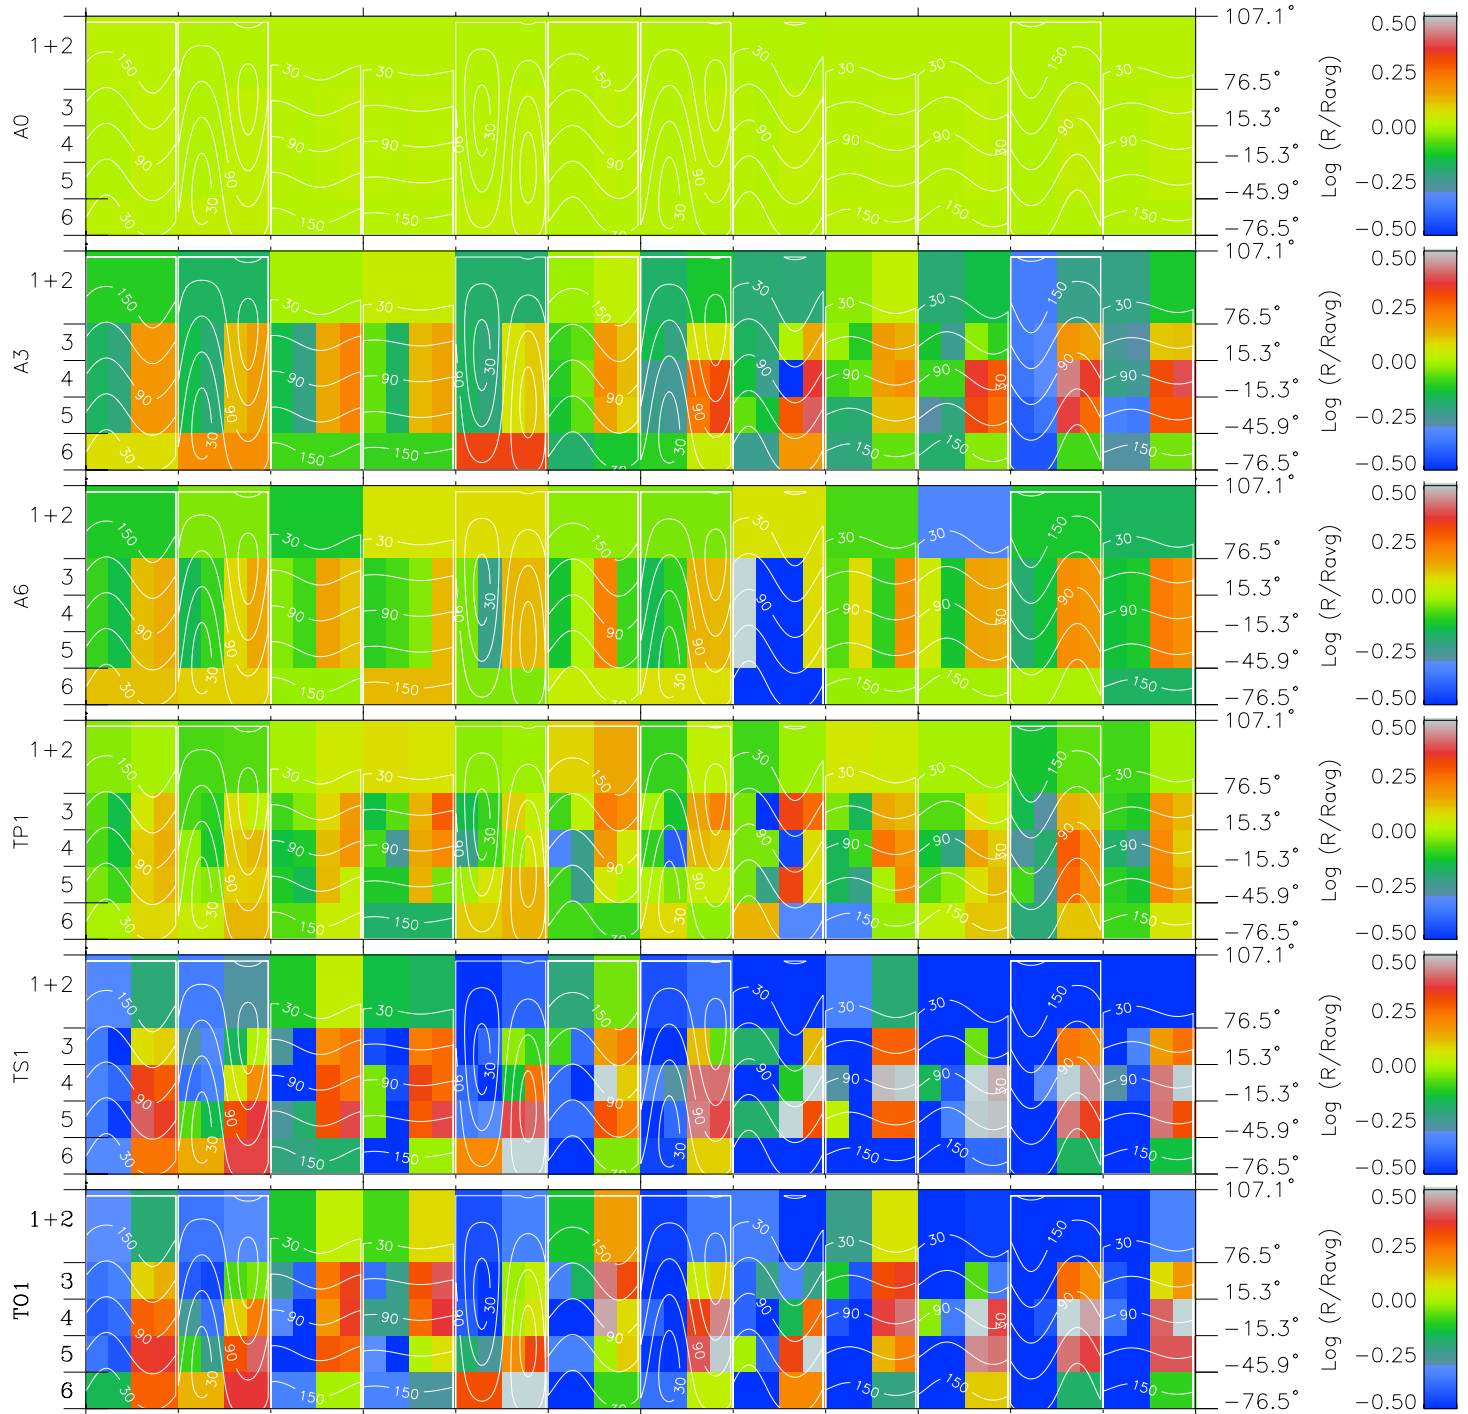

Galileo EPD Real Time All-Sky Anisotropies 97235

Software Version: RTSKY_MEAN V 1.20
 Data Production: 06-03-00
 Plot Production: Sat Sep 15 21:25:29 2001
 Color File: wondr3
 Geofactor File: 1.1

00:00:00 1997-235	235-06	235-12	235-18	00:00:00 1997-236	X JSE(R _j)
+ -127.11 -31.27 1.30	+ -126.61 -31.54 1.32	+ -126.09 -31.81 1.33	+ -125.57 -32.08 1.35	+ -125.04 -32.34 1.37	Y JSE(R _j)
					Z JSE(R _j)

◇ = Jupiter look direction
 □ = Corotation look direction