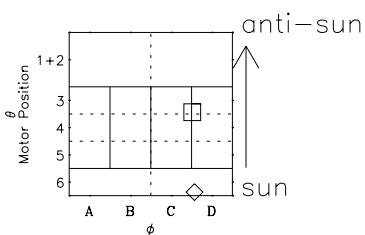

Galileo EPD Real-Time Six-Sector 97235

Software Version: RTLINE_R6 V 1.20
Data Production: 06-03-00
Plot Production: Sat Sep 15 21:30:33 2001

◇ = Jupiter look direction
□ = Corotation look direction