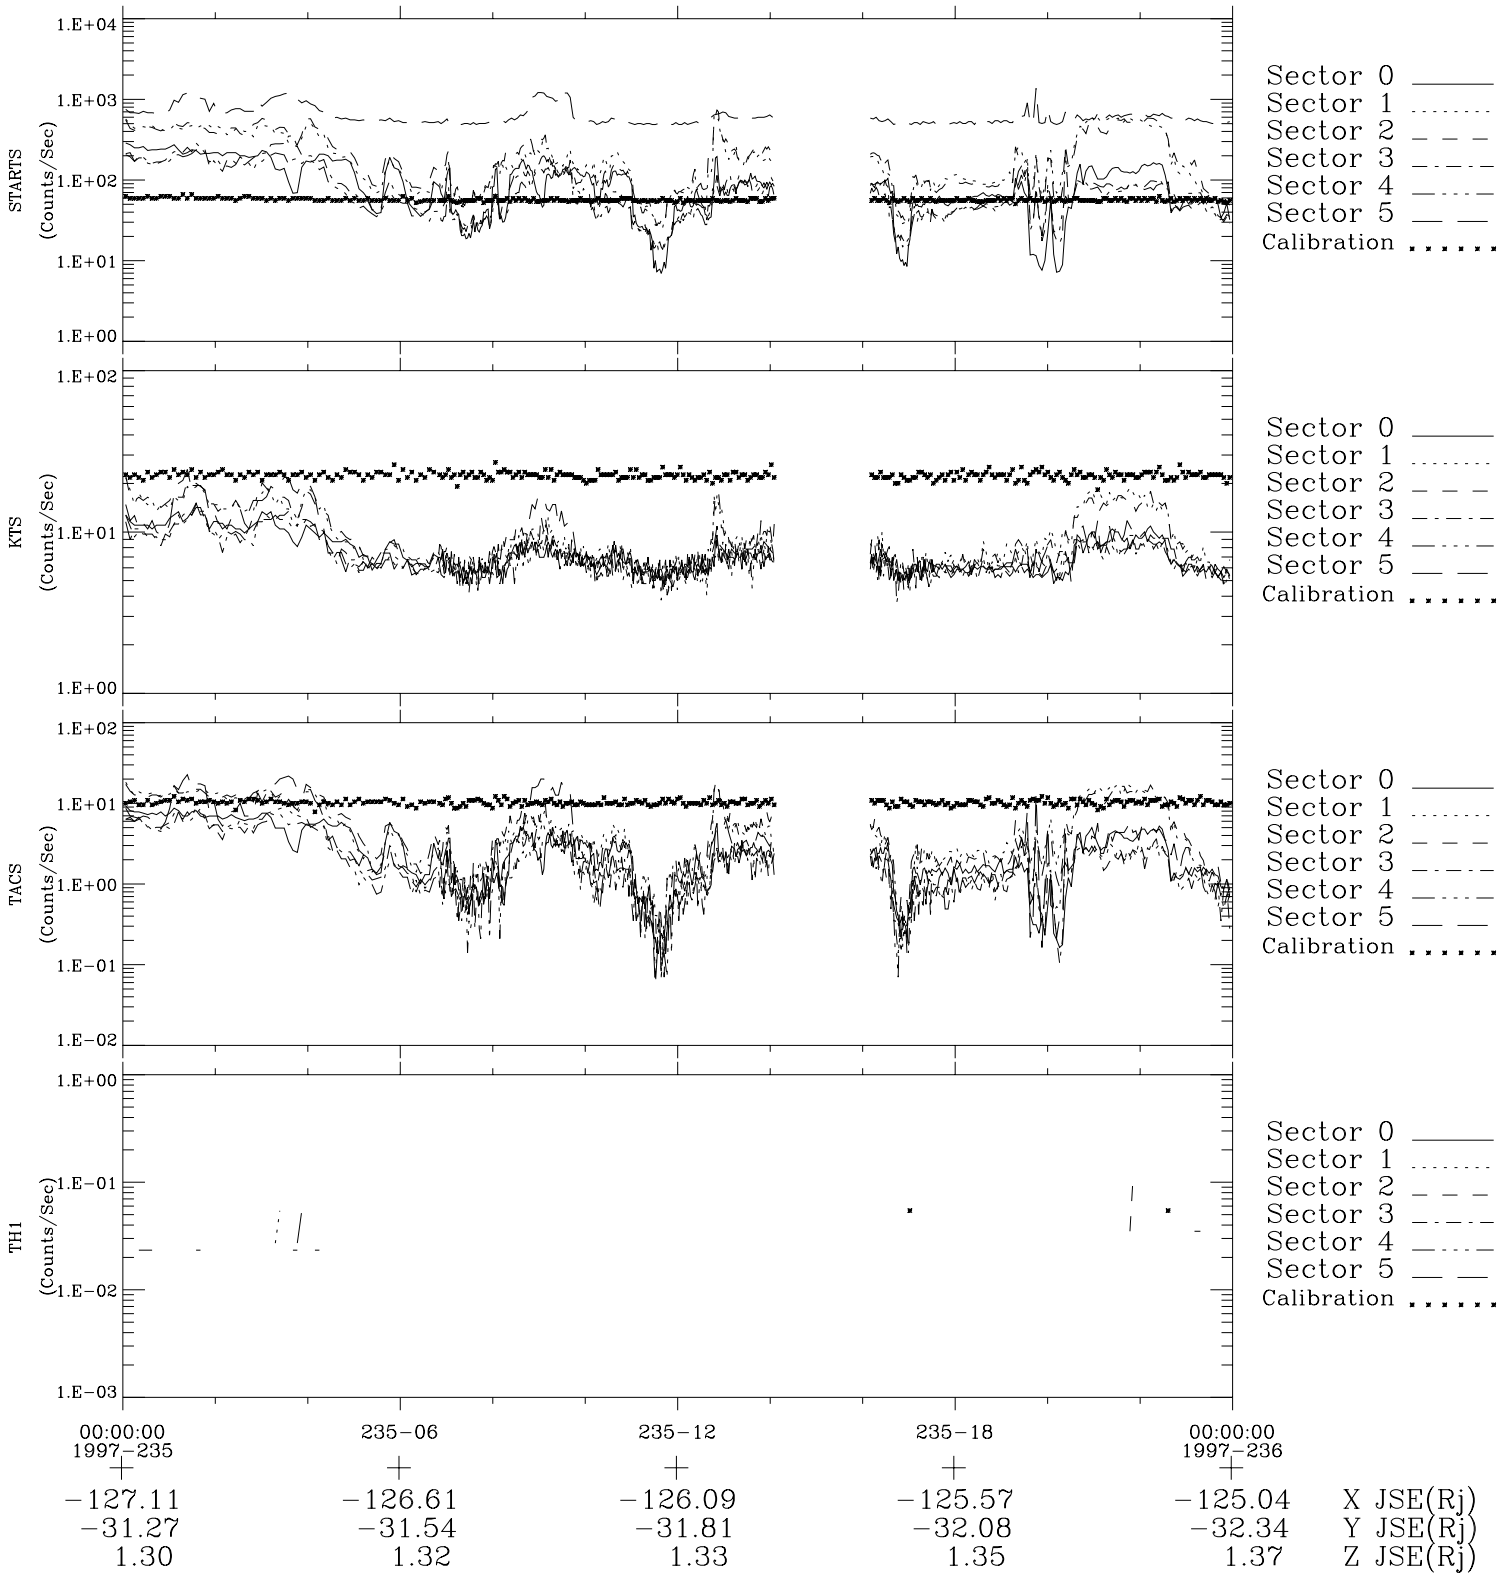

Galileo EPD Real-Time Six-Sector 97235

Software Version: RTLINE_R6 V 1.20
Data Production: 06-03-00
Plot Production: Sat Sep 15 21:30:33 2001

◇ = Jupiter look direction
□ = Corotation look direction