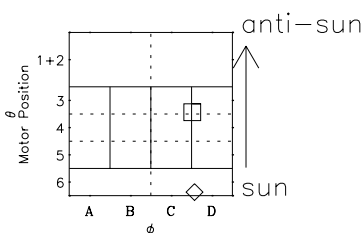

Galileo EPD Real-Time Six-Sector 97235

Software Version: RTLINE_R6 V 1.20
Data Production: 06-03-00
Plot Production: Sat Sep 15 21:30:32 2001

◇ = Jupiter look direction
□ = Corotation look direction