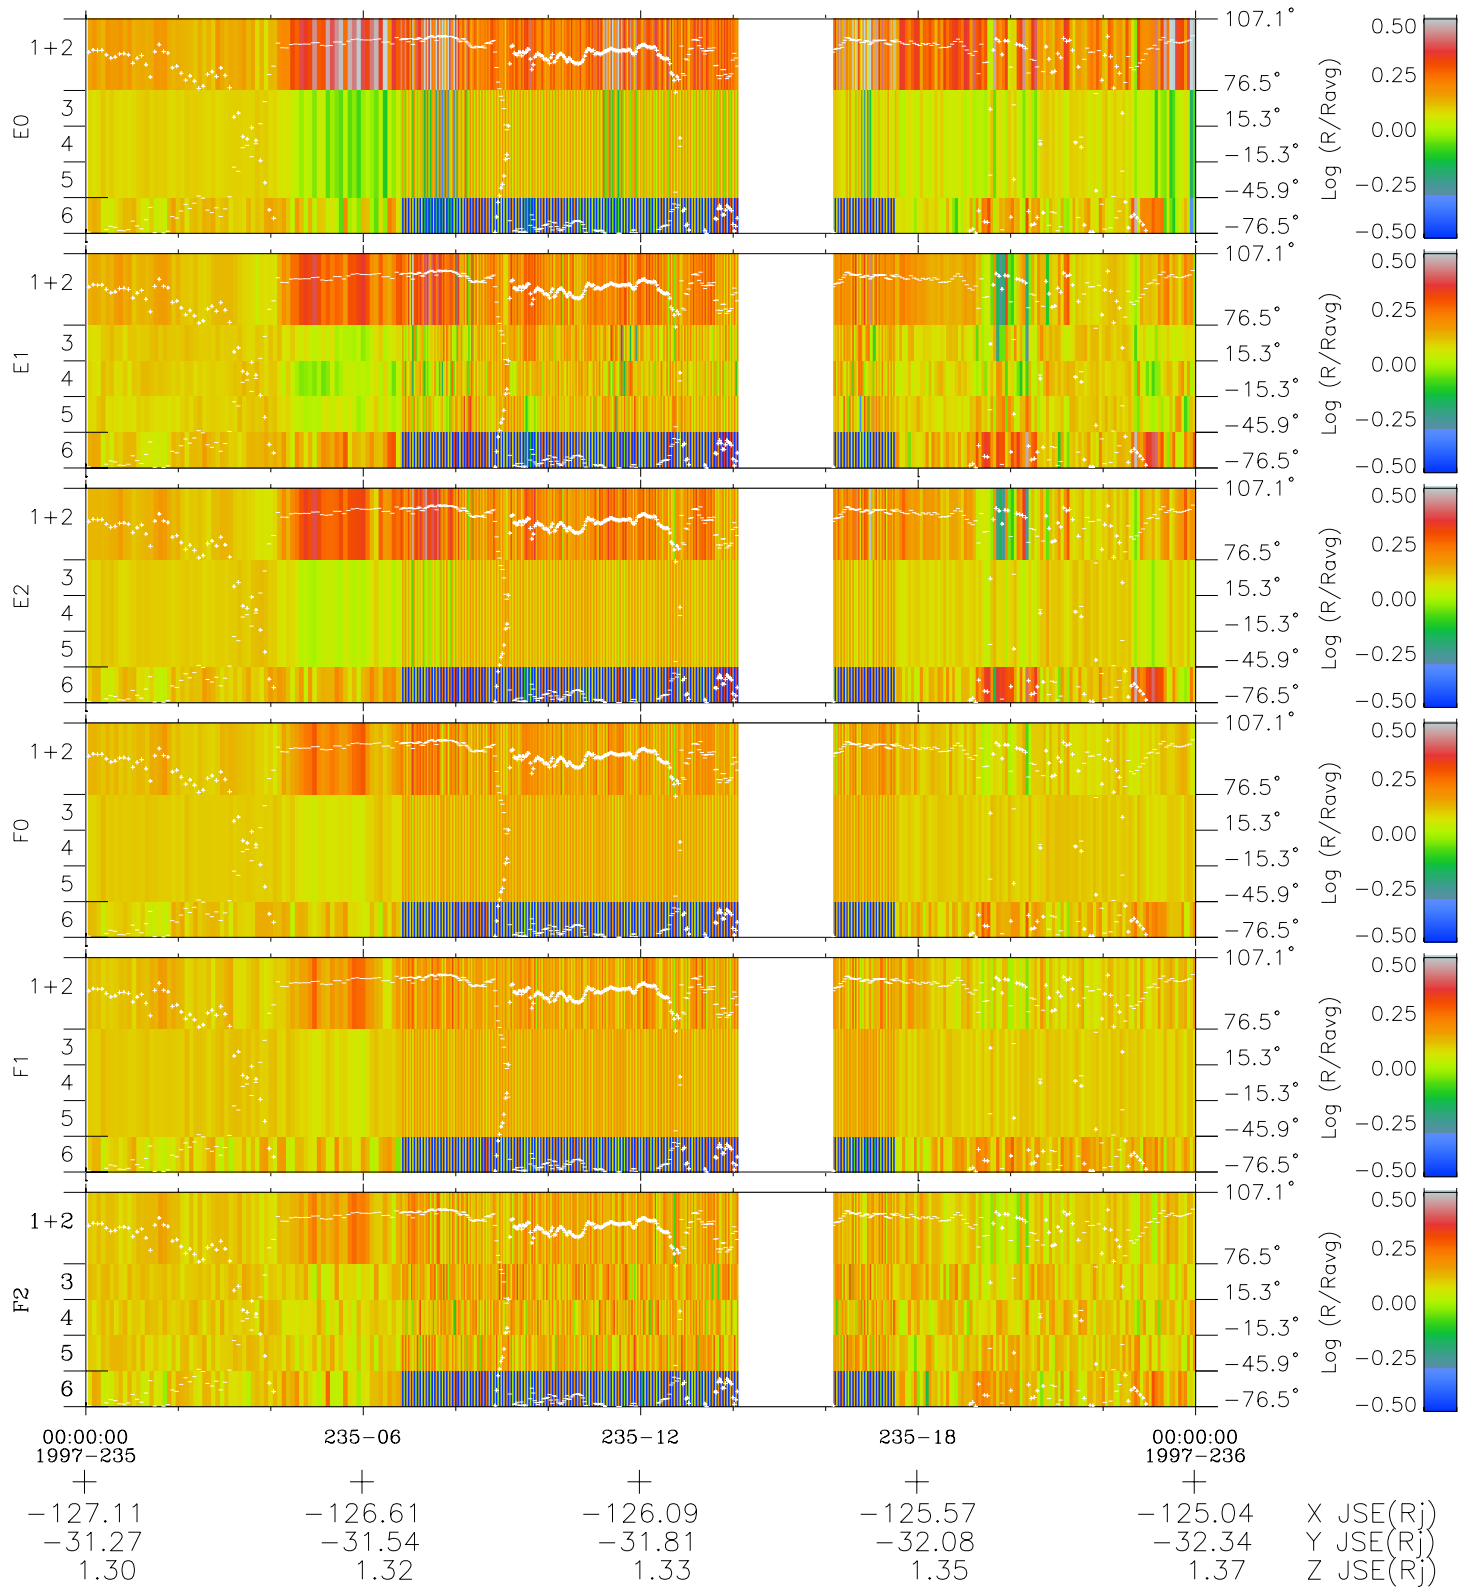

Galileo EPD Real Elevation Anisotropies 97235

Software Version: RTELEV_MEAN V 1.20
 Data Production: 06-03-00
 Plot Production: Sat Sep 15 21:27:25 2001
 Color File: wondr3
 Geofactor File: 1.1

- ◇ = Jupiter look direction
- = Corotation look direction