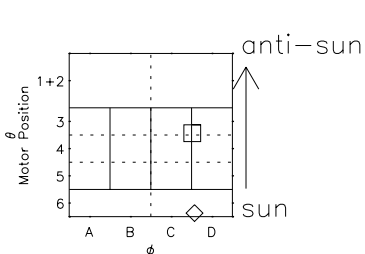

Galileo EPD Real Elevation Anisotropies 97235

Software Version: RTELEV_MEAN V 1.20
 Data Production: 06-03-00
 Plot Production: Sat Sep 15 21:27:25 2001
 Color File: wondr3
 Geofactor File: 1.1

- ◇ = Jupiter look direction
- = Corotation look direction