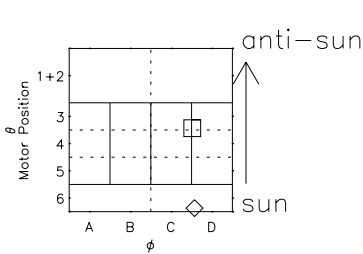

Galileo EPD Real Elevation Anisotropies 97235

Software Version: RTELEV_FLUX V 1.20
 Data Production: 06-03-00
 Plot Production: Sat Sep 15 21:27:57 2001
 Color File: wondr3
 Geofactor File: 1.1

00:00:00 1997-235	235-06	235-12	235-18	00:00:00 1997-236	
+	+	+	+	+	
-127.11	-126.61	-126.09	-125.57	-125.04	X JSE(R _j)
-31.27	-31.54	-31.81	-32.08	-32.34	Y JSE(R _j)
1.30	1.32	1.33	1.35	1.37	Z JSE(R _j)

- ◇ = Jupiter look direction
- = Corotation look direction