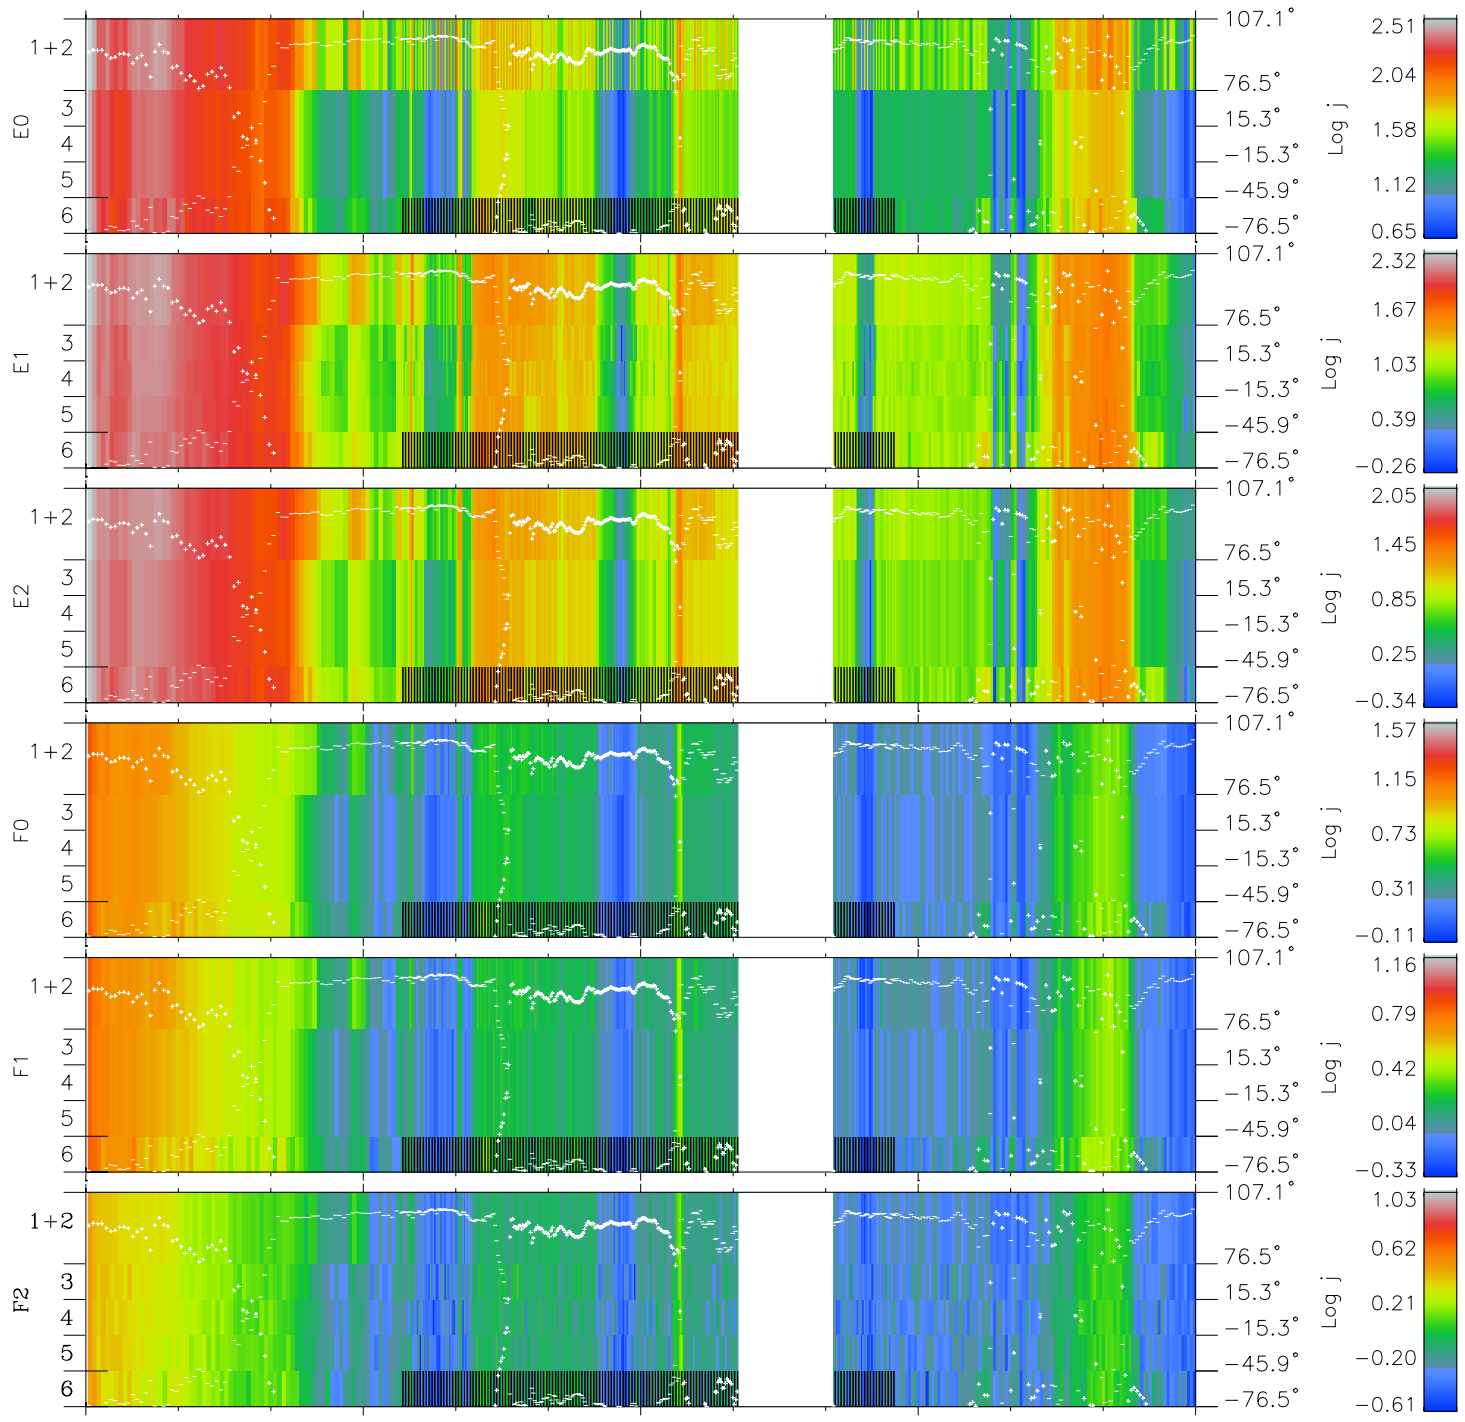

Galileo EPD Real Elevation Anisotropies 97235

Software Version: RTELEV_FLUX V 1.20
 Data Production: 06-03-00
 Plot Production: Sat Sep 15 21:27:57 2001
 Color File: wondr3
 Geofactor File: 1.1

00:00:00 1997-235	235-06	235-12	235-18	00:00:00 1997-236	
+	+	+	+	+	
-127.11	-126.61	-126.09	-125.57	-125.04	X JSE(R _j)
-31.27	-31.54	-31.81	-32.08	-32.34	Y JSE(R _j)
1.30	1.32	1.33	1.35	1.37	Z JSE(R _j)

- ◇ = Jupiter look direction
- = Corotation look direction