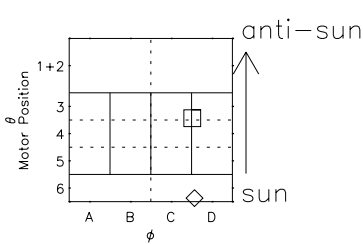

Galileo EPD Real Elevation Anisotropies 97235

Software Version: RTELEV_NORM V 1.20
Data Production: 06-03-00
Plot Production: Sat Sep 15 21:28:13 2001
Color File: wondr3
Geofactor File: 1.1

00:00:00 1997-235	235-06	235-12	235-18	00:00:00 1997-236	
+	+	+	+	+	
-127.11	-126.61	-126.09	-125.57	-125.04	X JSE(R _j)
-31.27	-31.54	-31.81	-32.08	-32.34	Y JSE(R _j)
1.30	1.32	1.33	1.35	1.37	Z JSE(R _j)

- ◇ = Jupiter look direction
- = Corotation look direction