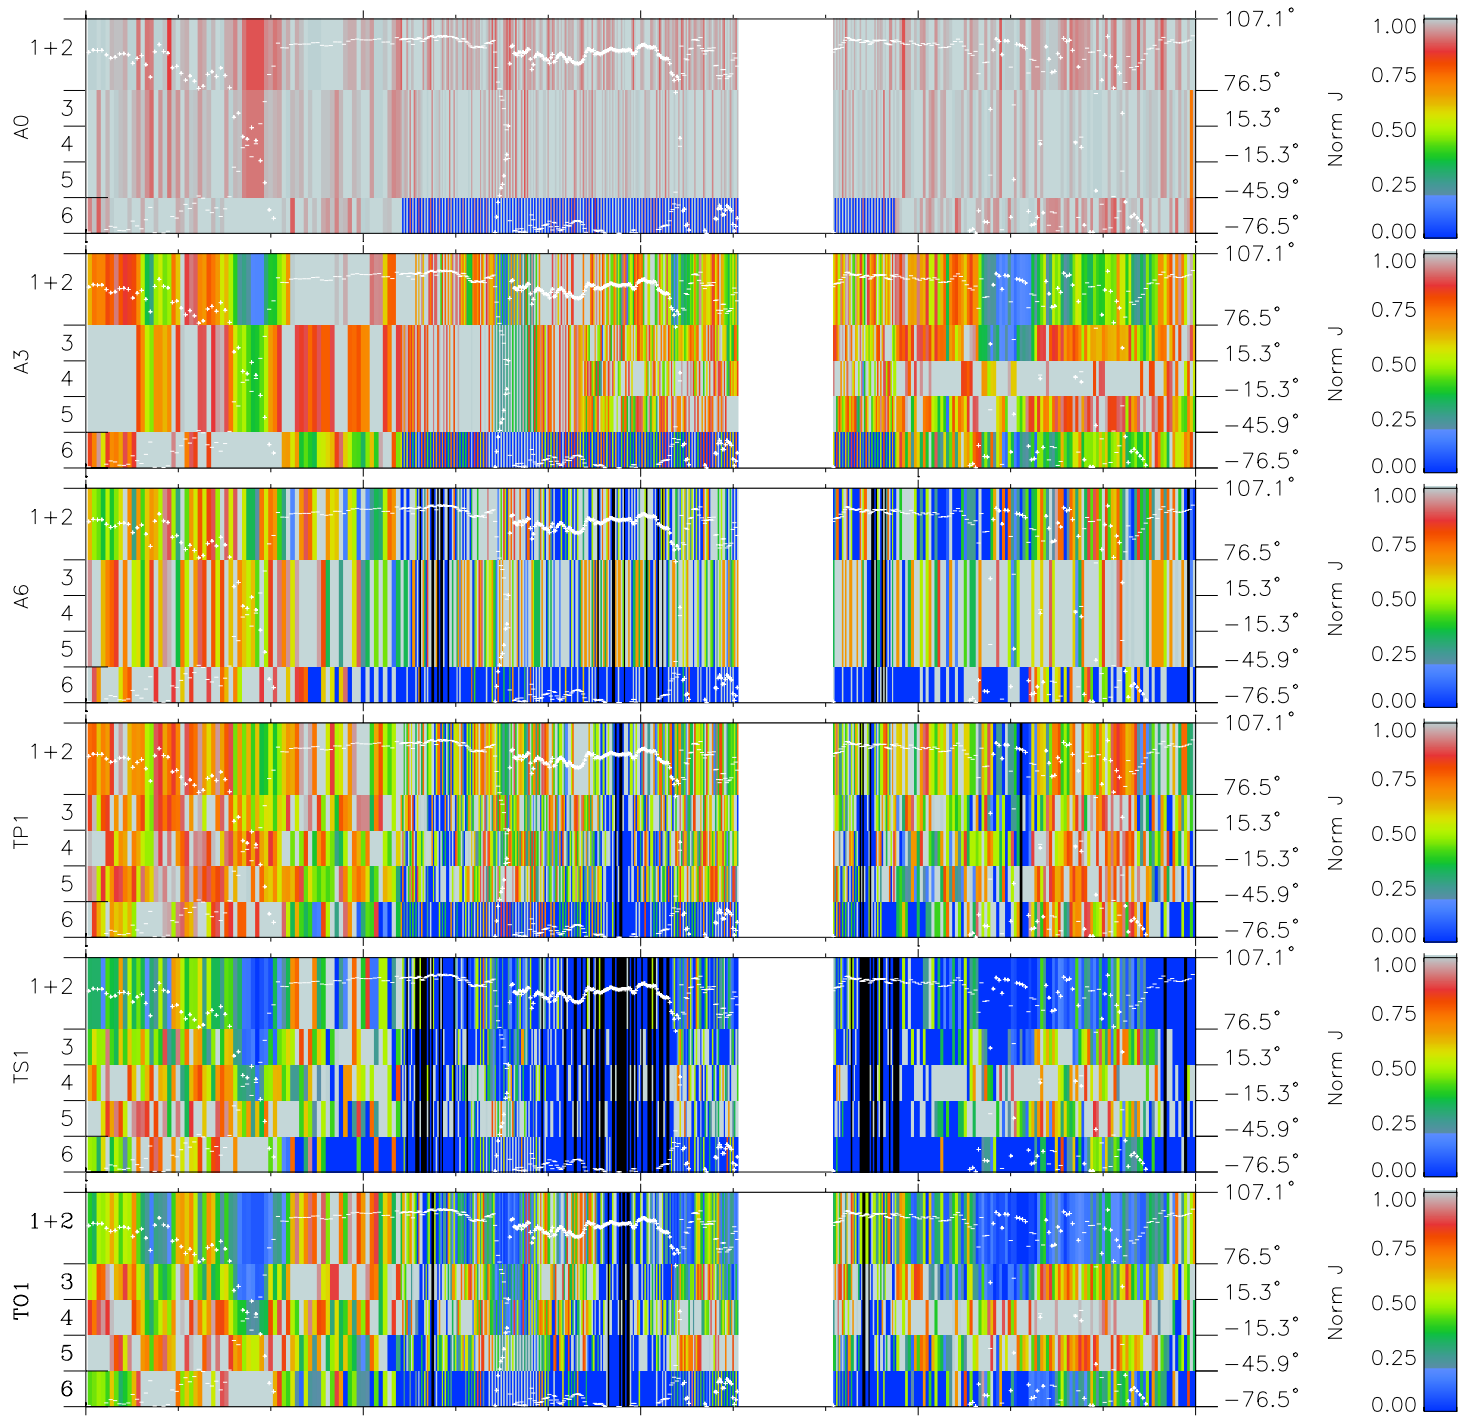

Galileo EPD Real Elevation Anisotropies 97235

Software Version: RTELEV_NORM V 1.20
Data Production: 06-03-00
Plot Production: Sat Sep 15 21:28:13 2001
Color File: wondr3
Geofactor File: 1.1

00:00:00 1997-235	235-06	235-12	235-18	00:00:00 1997-236	
+	+	+	+	+	
-127.11	-126.61	-126.09	-125.57	-125.04	X JSE(R _j)
-31.27	-31.54	-31.81	-32.08	-32.34	Y JSE(R _j)
1.30	1.32	1.33	1.35	1.37	Z JSE(R _j)

- ◇ = Jupiter look direction
- = Corotation look direction