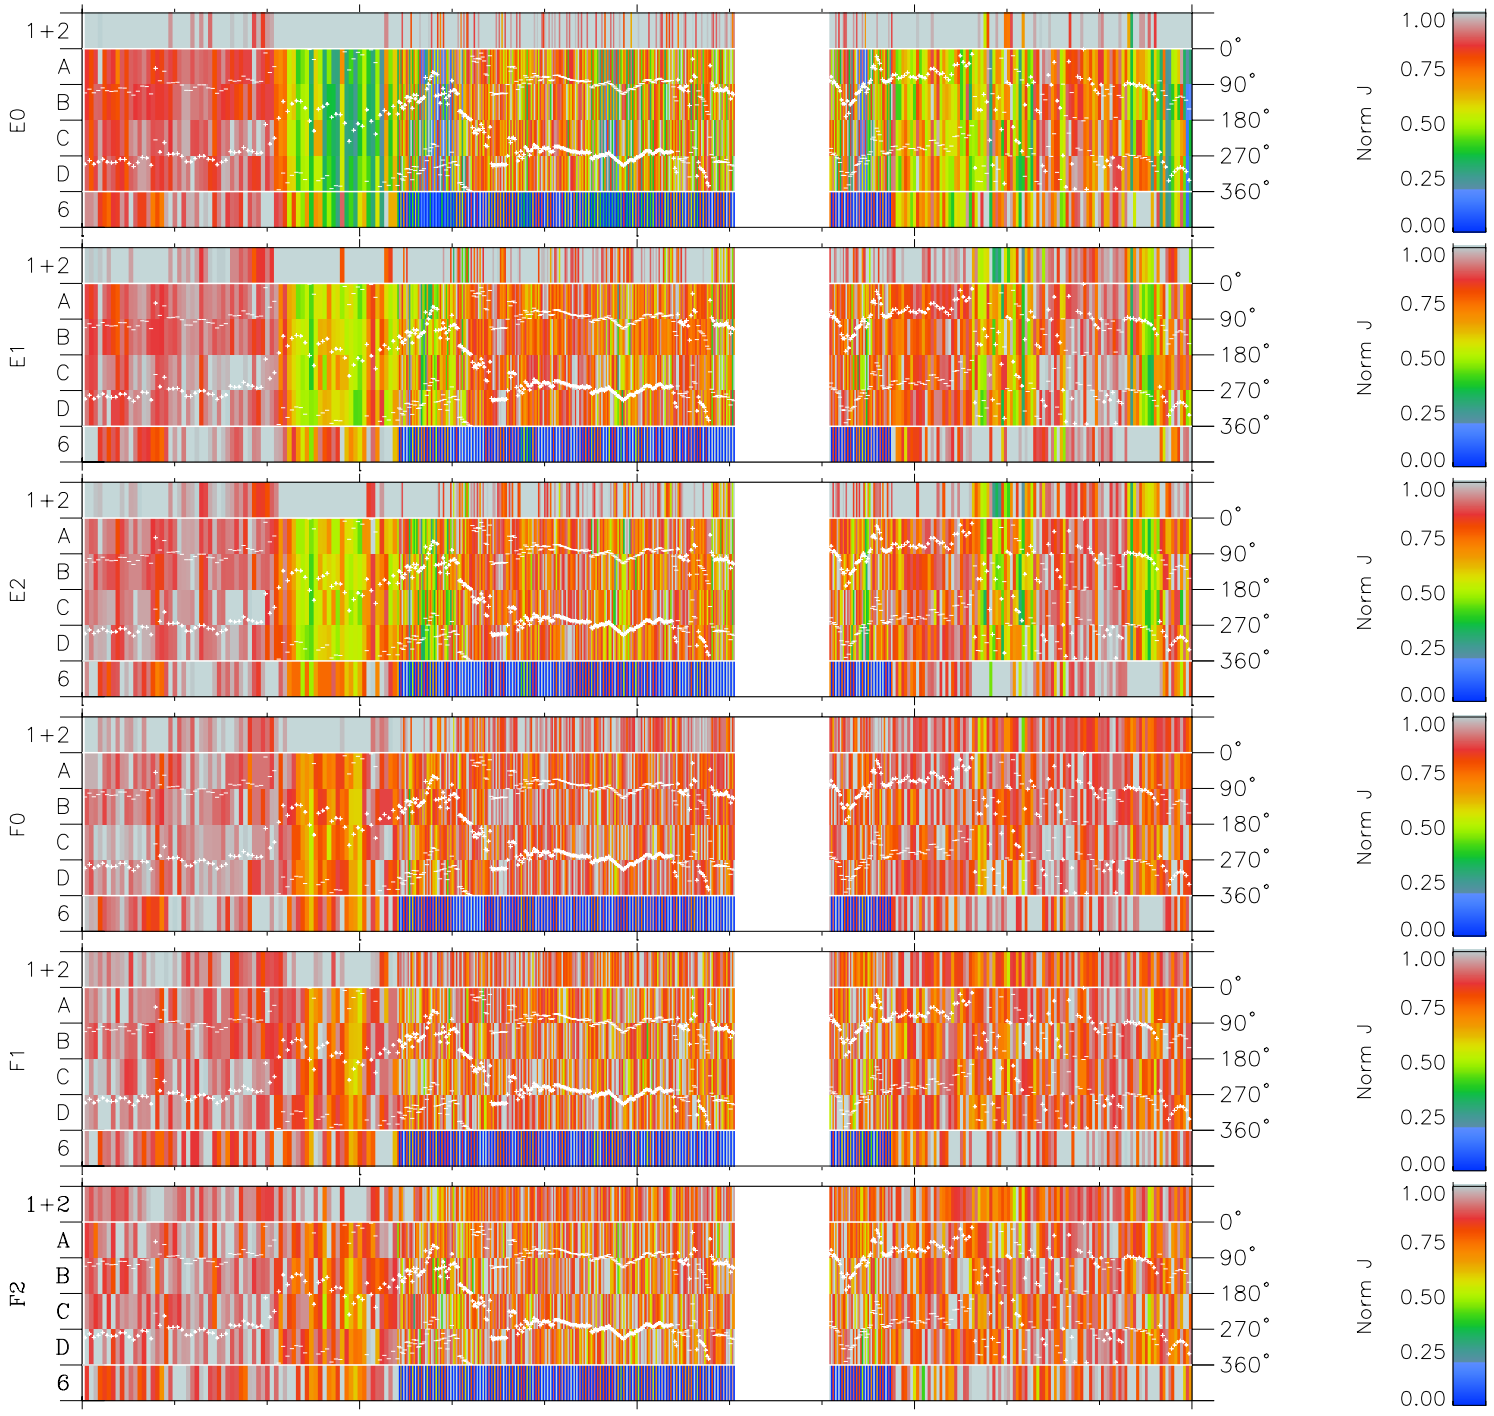

# Galileo EPD Real Time Azimuth Anisotropies 97235

Software Version: RTAZIM\_NORM V 1.20  
 Data Production: 06-03-00  
 Plot Production: Sat Sep 15 21:29:59 2001  
 Color File: wondr3  
 Geofactor File: 1.1

00:00:00 1997-235	235-06	235-12	235-18	00:00:00 1997-236	
+	+	+	+	+	X JSE(R <sub>j</sub> )
-127.11	-126.61	-126.09	-125.57	-125.04	Y JSE(R <sub>j</sub> )
-31.27	-31.54	-31.81	-32.08	-32.34	Z JSE(R <sub>j</sub> )
1.30	1.32	1.33	1.35	1.37	

◇ = Jupiter look direction  
 □ = Corotation look direction