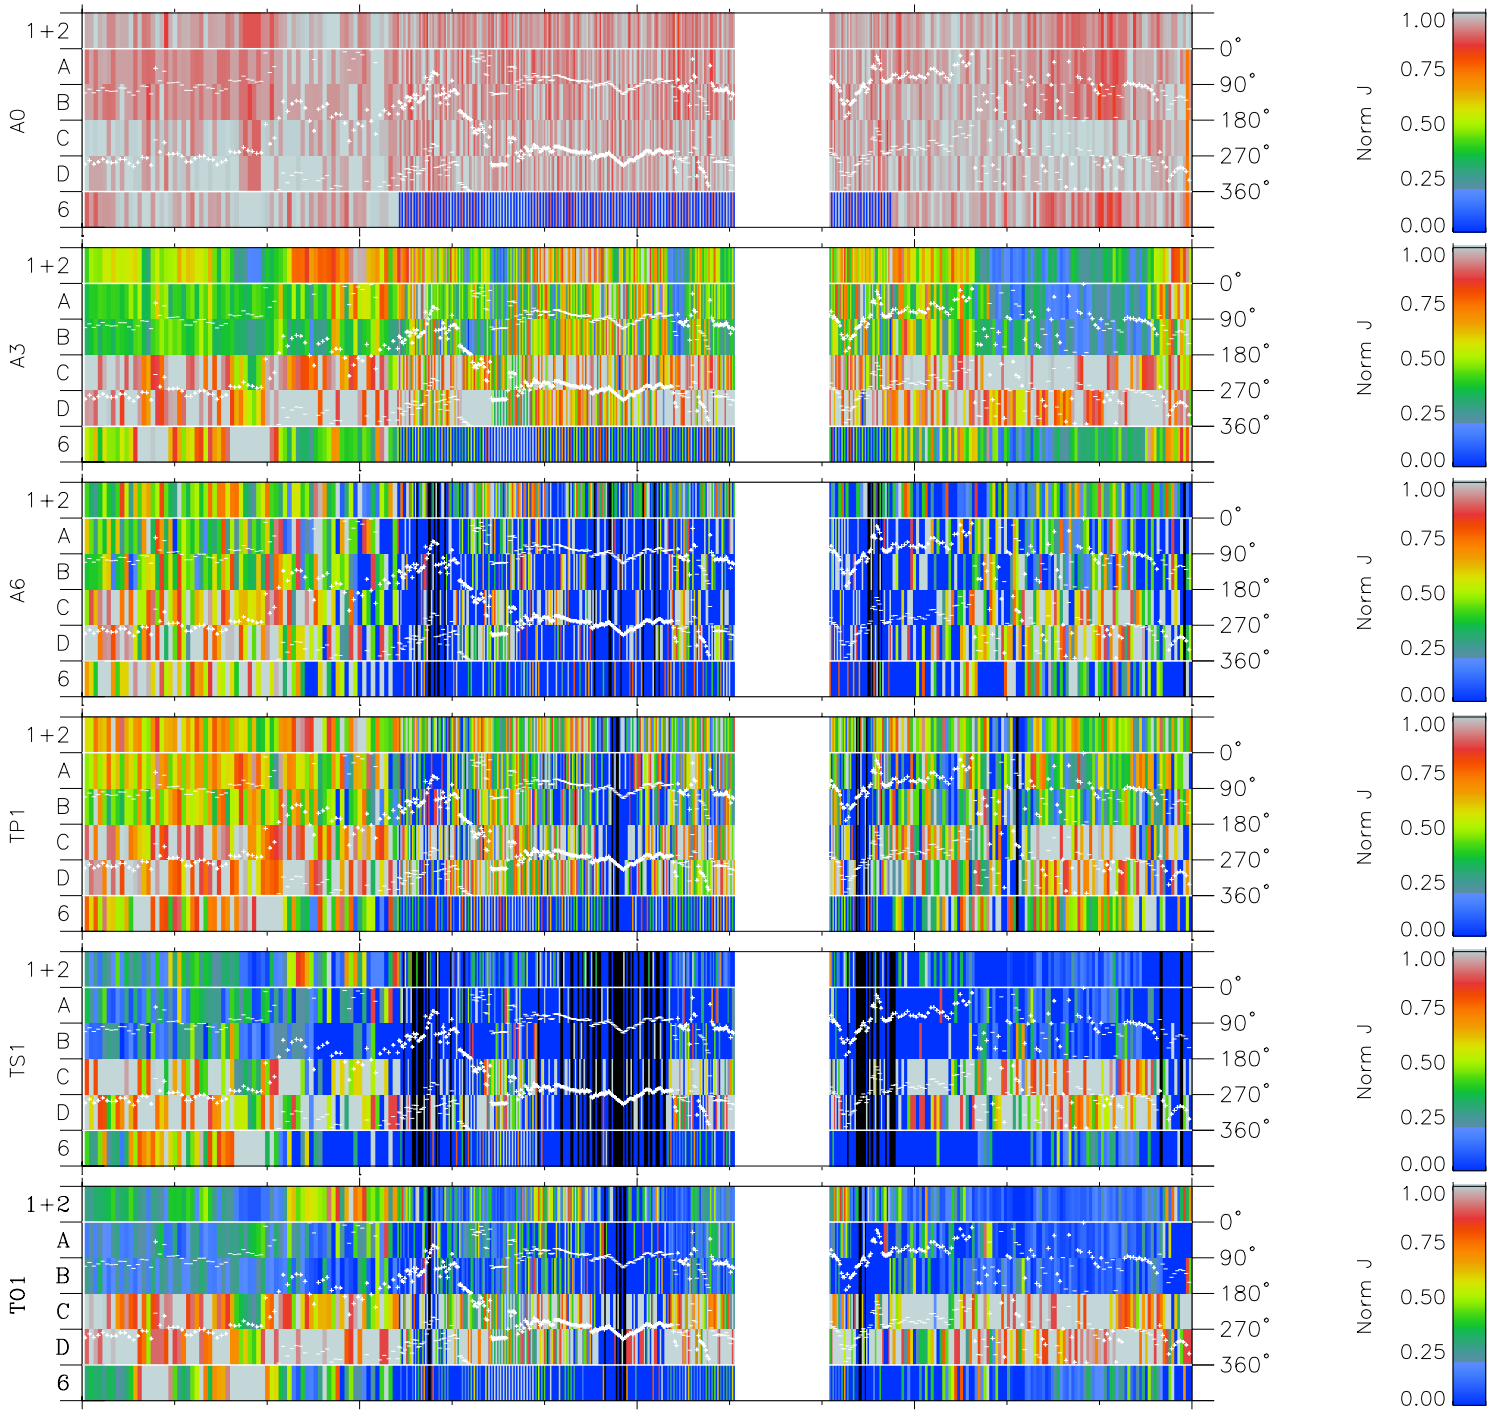

# Galileo EPD Real Time Azimuth Anisotropies 97235

Software Version: RTAZIM\_NORM V 1.20  
 Data Production: 06-03-00  
 Plot Production: Sat Sep 15 21:29:44 2001  
 Color File: wondr3  
 Geofactor File: 1.1

00:00:00 1997-235	235-06	235-12	235-18	00:00:00 1997-236	
+	+	+	+	+	X JSE(R <sub>j</sub> )
-127.11	-126.61	-126.09	-125.57	-125.04	Y JSE(R <sub>j</sub> )
-31.27	-31.54	-31.81	-32.08	-32.34	Z JSE(R <sub>j</sub> )
1.30	1.32	1.33	1.35	1.37	

- ◇ = Jupiter look direction
- = Corotation look direction