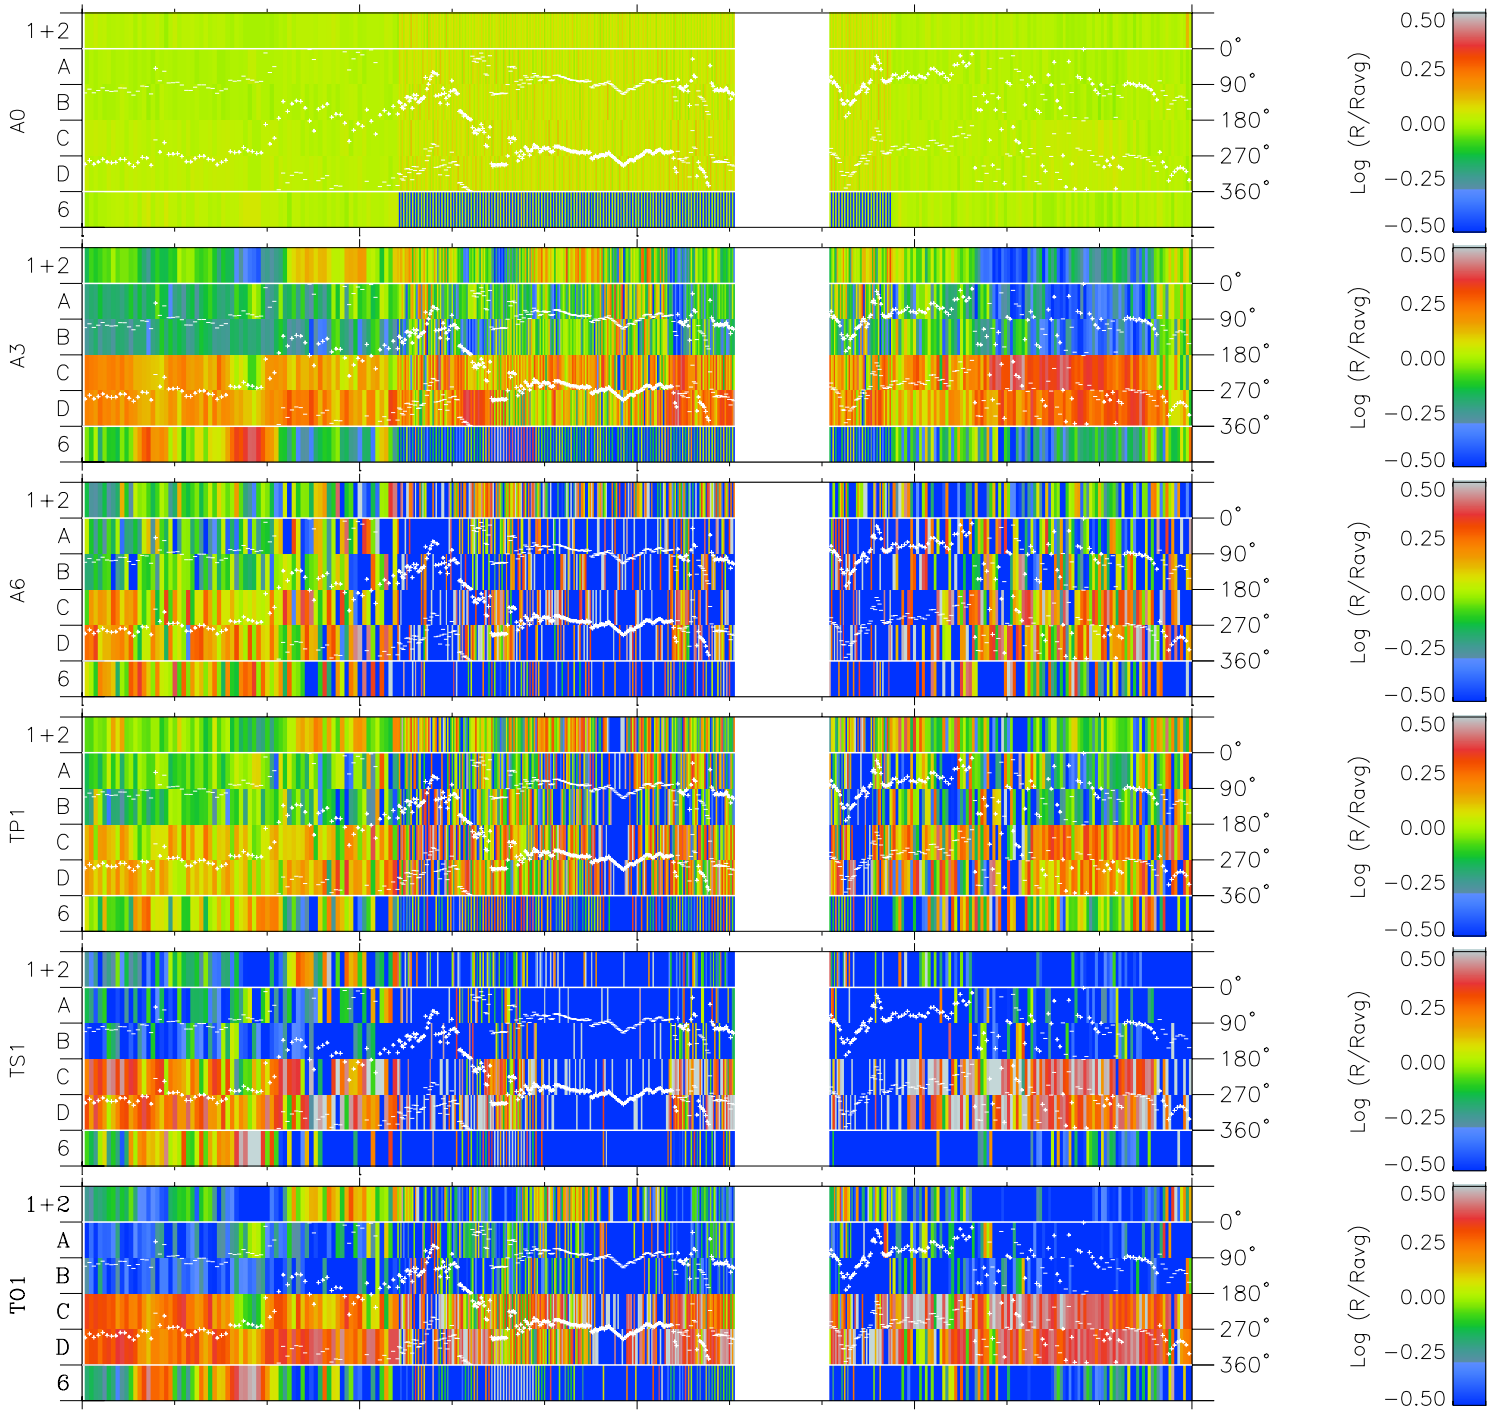

Galileo EPD Real Time Azimuth Anisotropies 97235

Software Version: RTAZIM_MEAN V 1.20
 Data Production: 06-03-00
 Plot Production: Sat Sep 15 21:28:44 2001
 Color File: wondr3
 Geofactor File: 1.1

00:00:00 1997-235	235-06	235-12	235-18	00:00:00 1997-236	
+	+	+	+	+	X JSE(R _j)
-127.11	-126.61	-126.09	-125.57	-125.04	Y JSE(R _j)
-31.27	-31.54	-31.81	-32.08	-32.34	Z JSE(R _j)
1.30	1.32	1.33	1.35	1.37	

- ◇ = Jupiter look direction
- = Corotation look direction