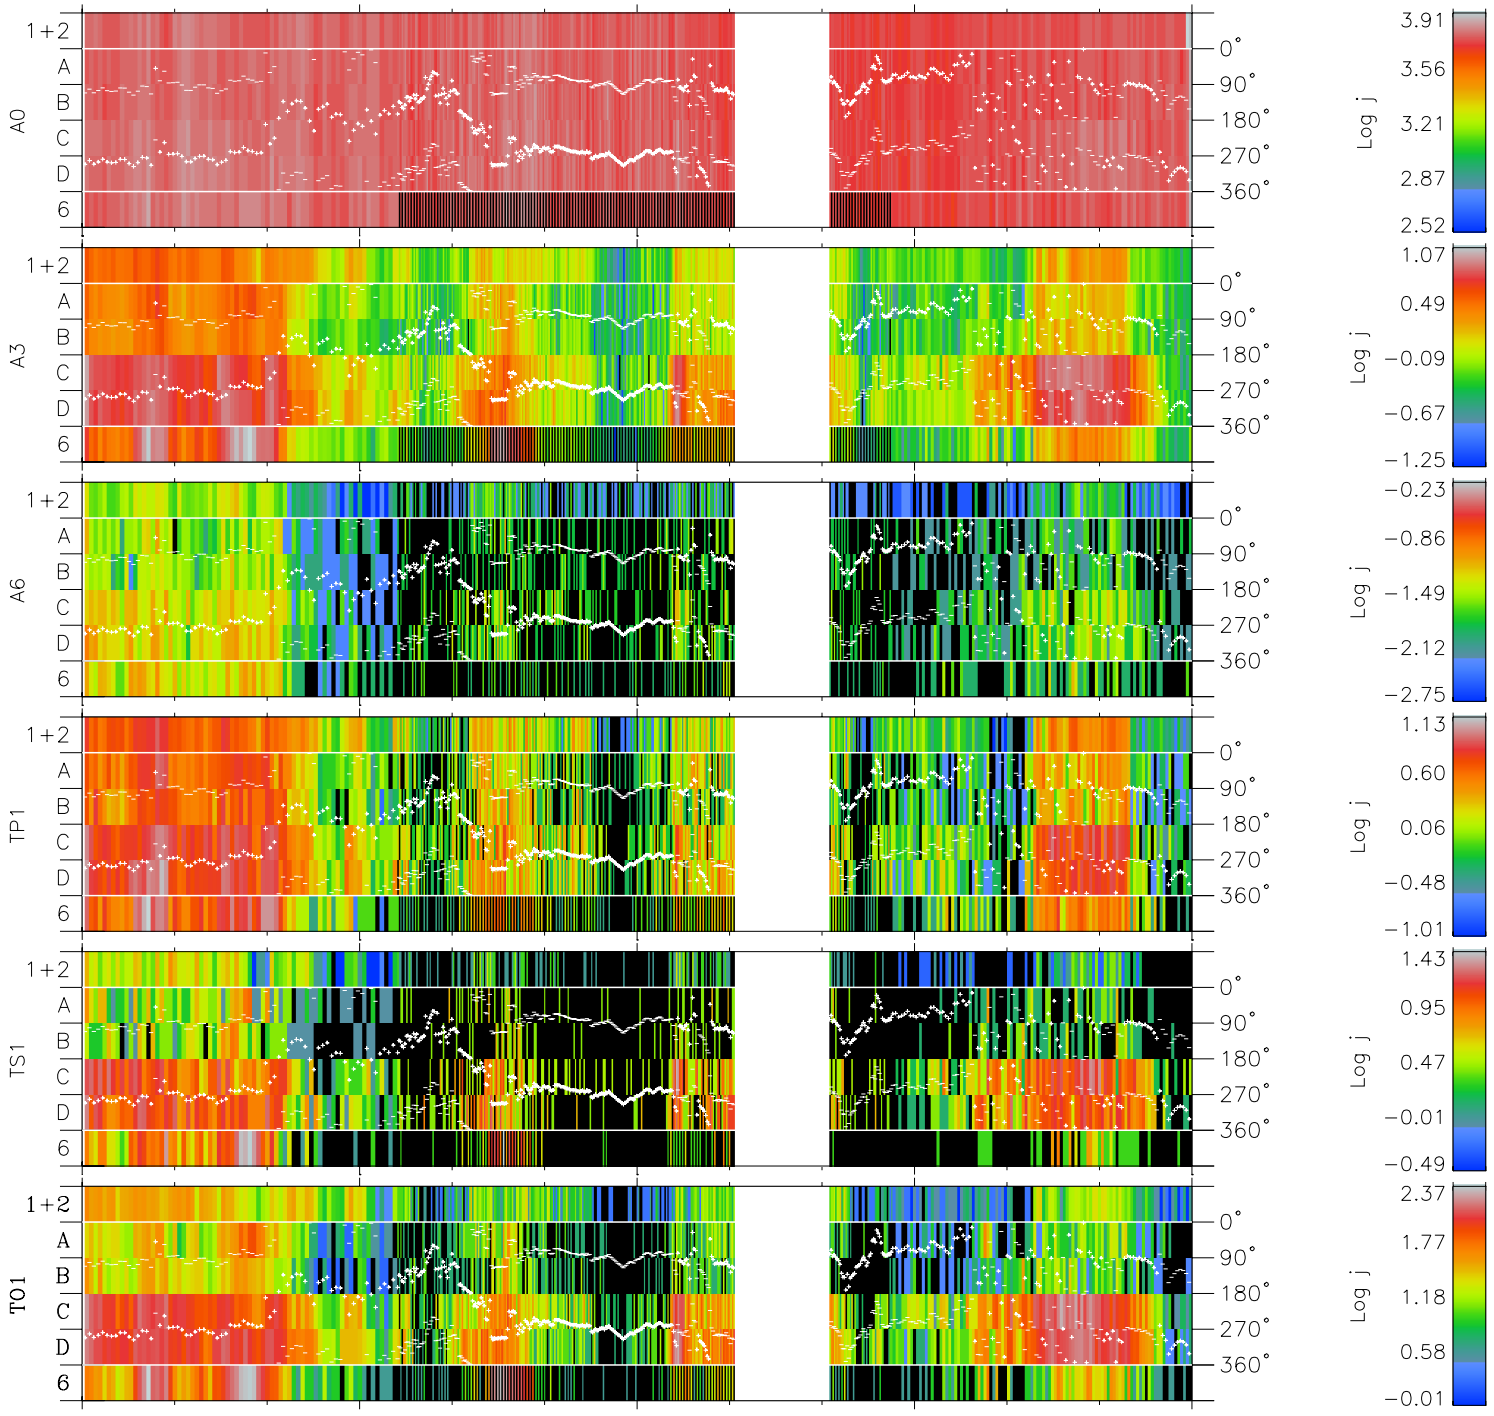

Galileo EPD Real Time Azimuth Anisotropies 97235

Software Version: RTAZIM_FLUX V 1.20
 Data Production: 06-03-00
 Plot Production: Sat Sep 15 21:29:14 2001
 Color File: wondr3
 Geofactor File: 1.1

00:00:00 1997-235	235-06	235-12	235-18	00:00:00 1997-236	X JSE(R _j)	Y JSE(R _j)	Z JSE(R _j)
+ -127.11 -31.27 1.30	+ -126.61 -31.54 1.32	+ -126.09 -31.81 1.33	+ -125.57 -32.08 1.35	+ -125.04 -32.34 1.37			

- ◇ = Jupiter look direction
- = Corotation look direction