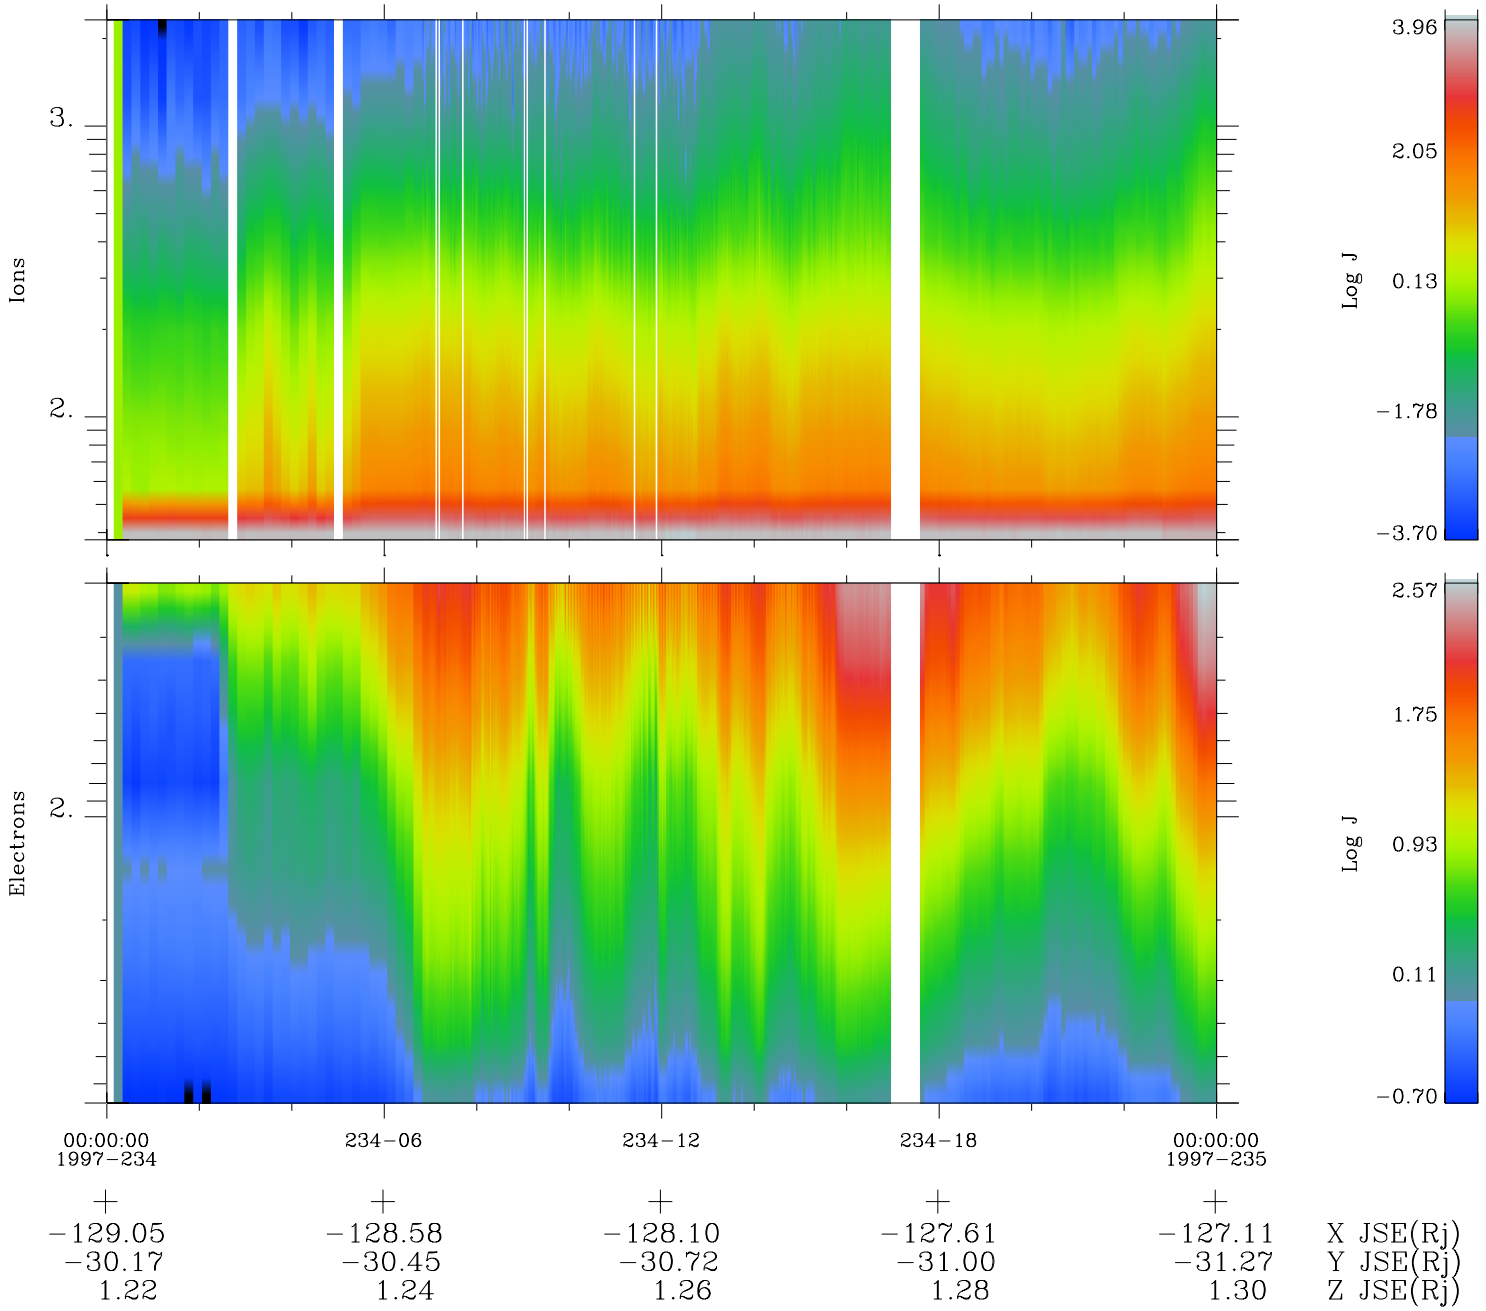

# Galileo EPD Real Time Omni Spectrum 97234

Software Version: RTSPEC\_OMNI V 1.20  
 Data Production: 06-03-00  
 Plot Production: Sat Sep 15 21:13:06 2001  
 Color File: wondr3  
 Geofactor File: 1.1

◇ = Jupiter look direction  
 □ = Corotation look direction