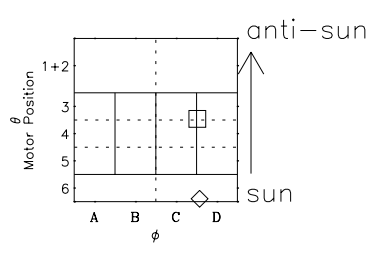

# Galileo EPD Real Time Omni Spectrum 97234

Software Version: RTSPEC\_OMNI V 1.20  
 Data Production: 06-03-00  
 Plot Production: Sat Sep 15 21:13:06 2001  
 Color File: wondr3  
 Geofactor File: 1.1

◇ = Jupiter look direction  
 □ = Corotation look direction