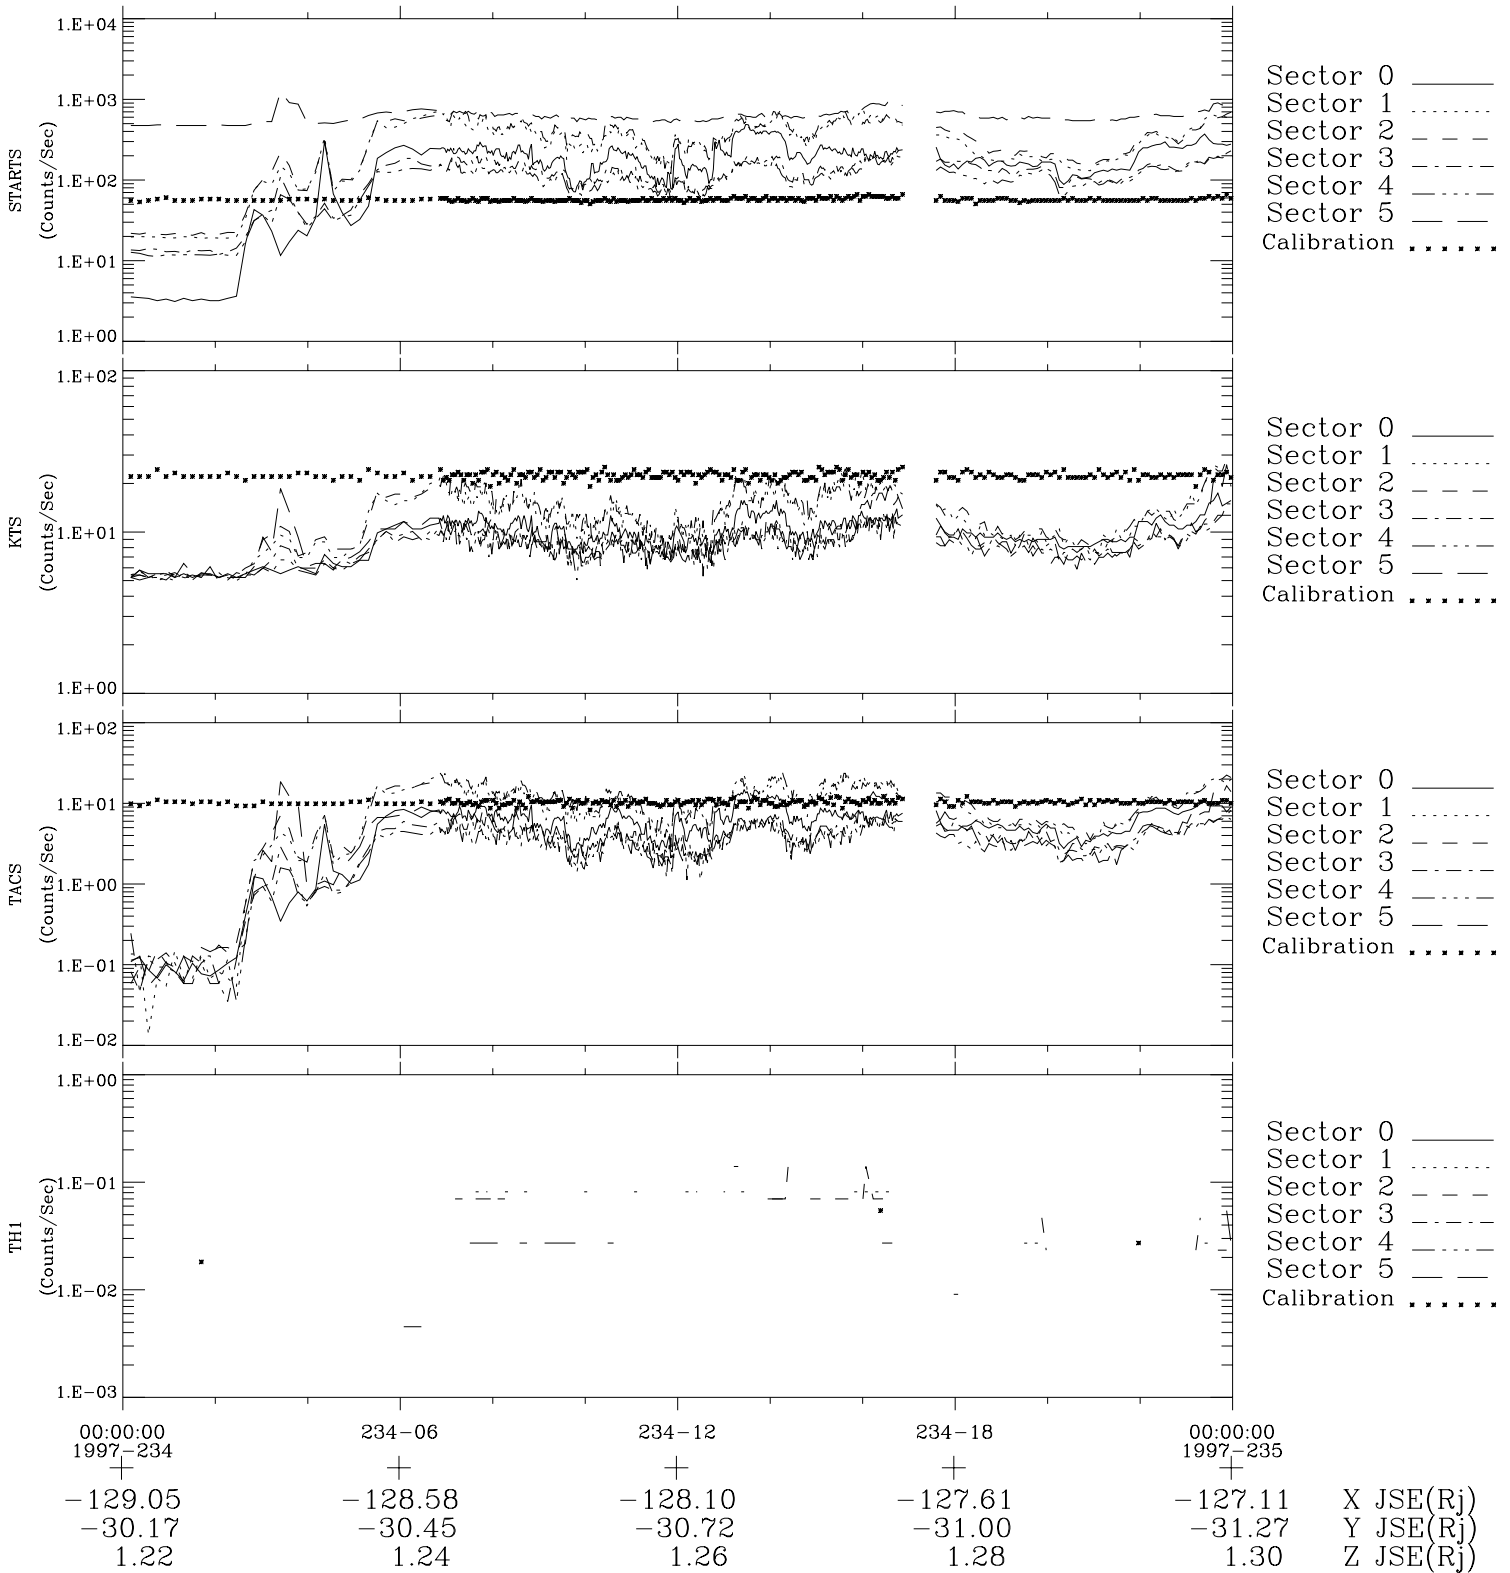

Galileo EPD Real-Time Six-Sector 97234

Software Version: RTLINE_R6 V 1.20
Data Production: 06-03-00
Plot Production: Sat Sep 15 21:18:09 2001

◇ = Jupiter look direction
□ = Corotation look direction