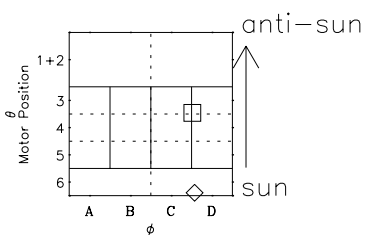

Galileo EPD Real-Time Six-Sector 97234

Software Version: RTLINE_R6 V 1.20
Data Production: 06-03-00
Plot Production: Sat Sep 15 21:18:09 2001

◇ = Jupiter look direction
□ = Corotation look direction