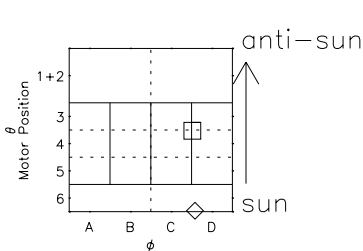

Galileo EPD Real Time R6 Electrons Spectra 97231

Software Version: RTSPEC_R6 V 1.20
 Data Production: 06-03-00
 Plot Production: Sat Sep 15 20:47:57 2001
 Color File: wondr3
 Geofactor File: 1.1

- ◇ = Jupiter look direction
- = Corotation look direction