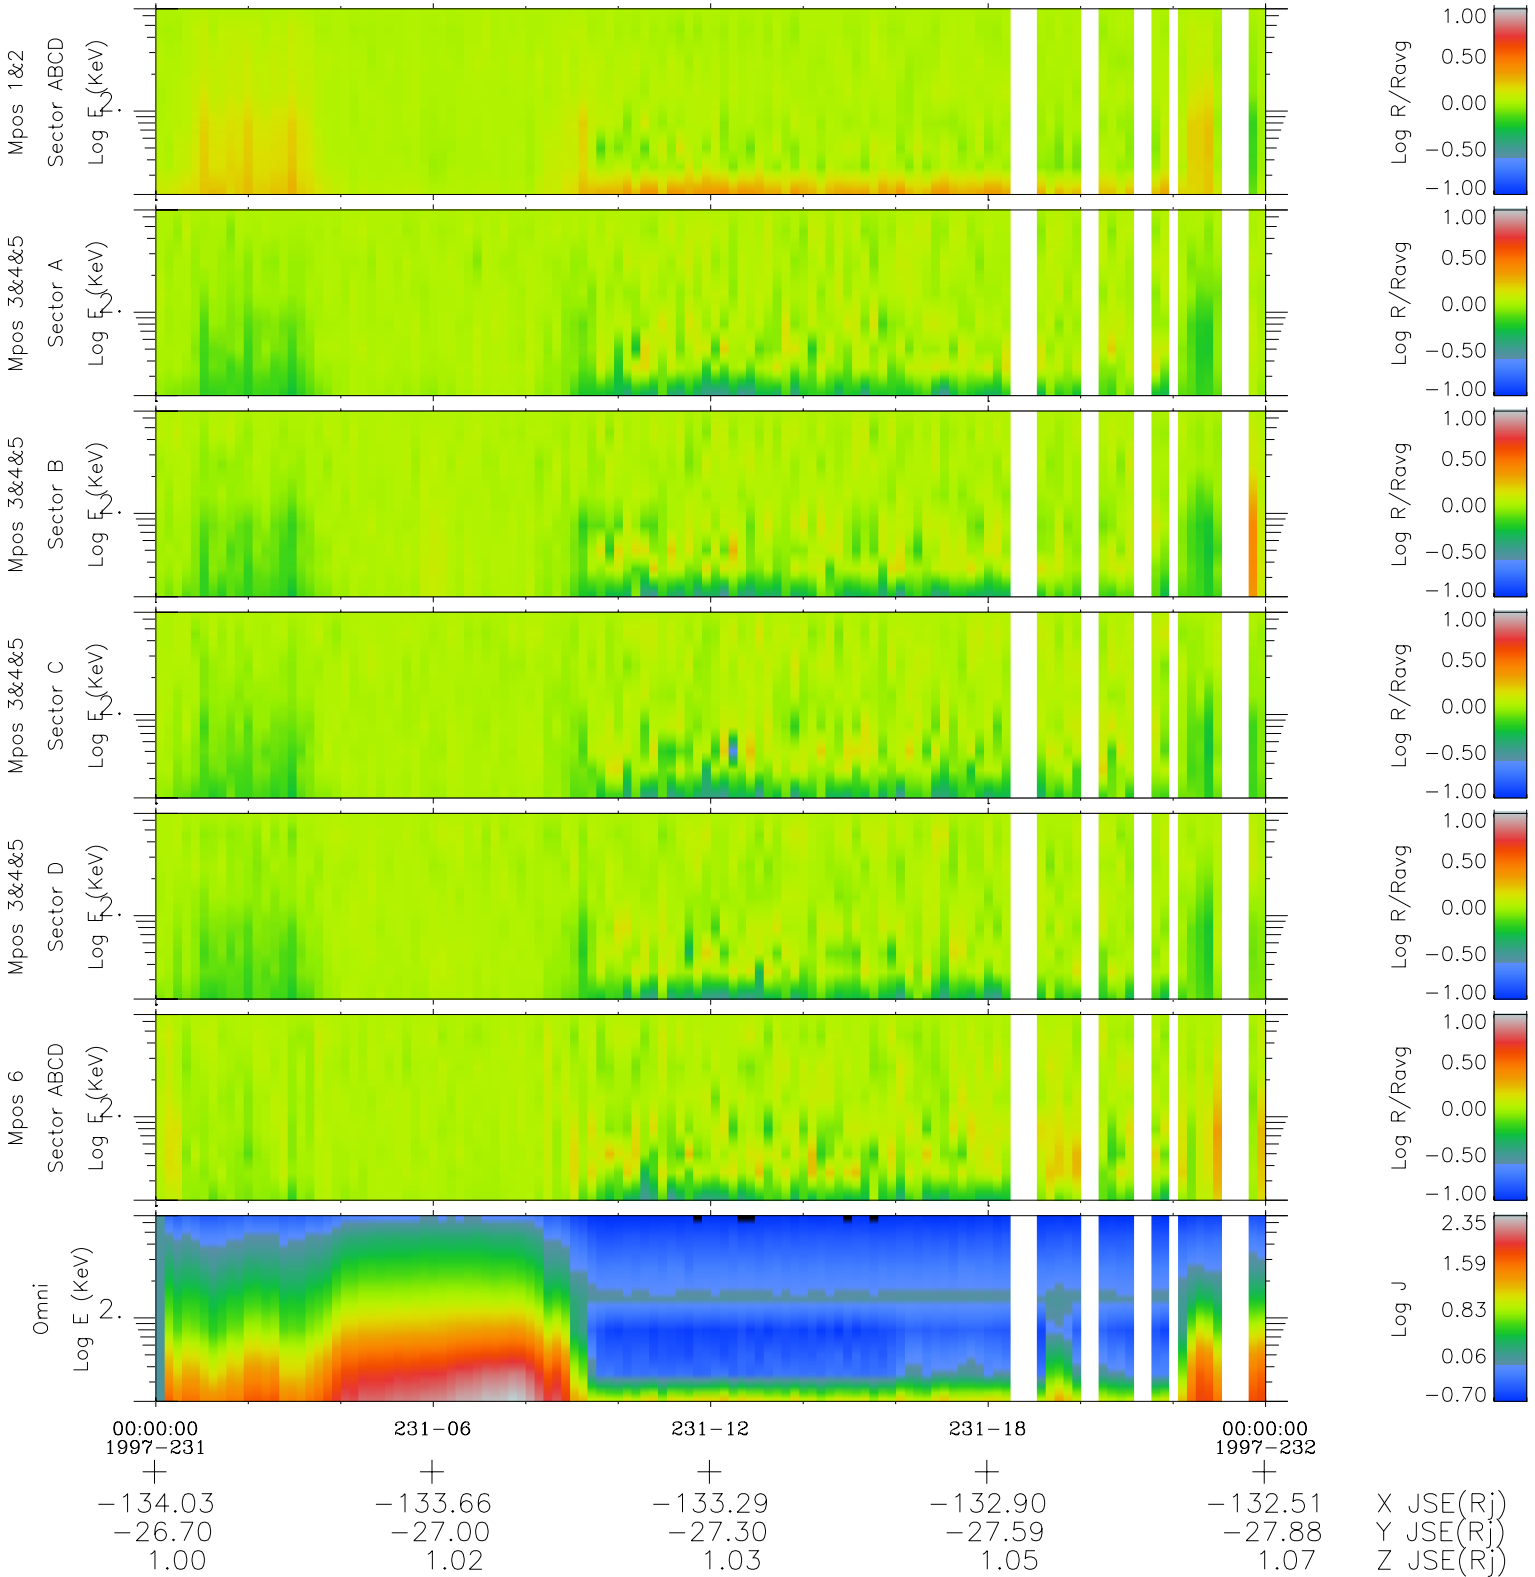

Galileo EPD Real Time R6 Electrons Spectra 97231

Software Version: RTSPEC_R6 V 1.20
 Data Production: 06-03-00
 Plot Production: Sat Sep 15 20:47:57 2001
 Color File: wondr3
 Geofactor File: 1.1

- ◇ = Jupiter look direction
- = Corotation look direction