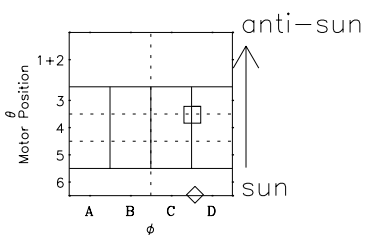

Galileo EPD Real-Time Omni 97231

Software Version: RTLINE_OMNI V 1.20
Data Production: 06-03-00
Plot Production: Sat Sep 15 20:50:04 2001

\diamond = Jupiter look direction
 \square = Corotation look direction