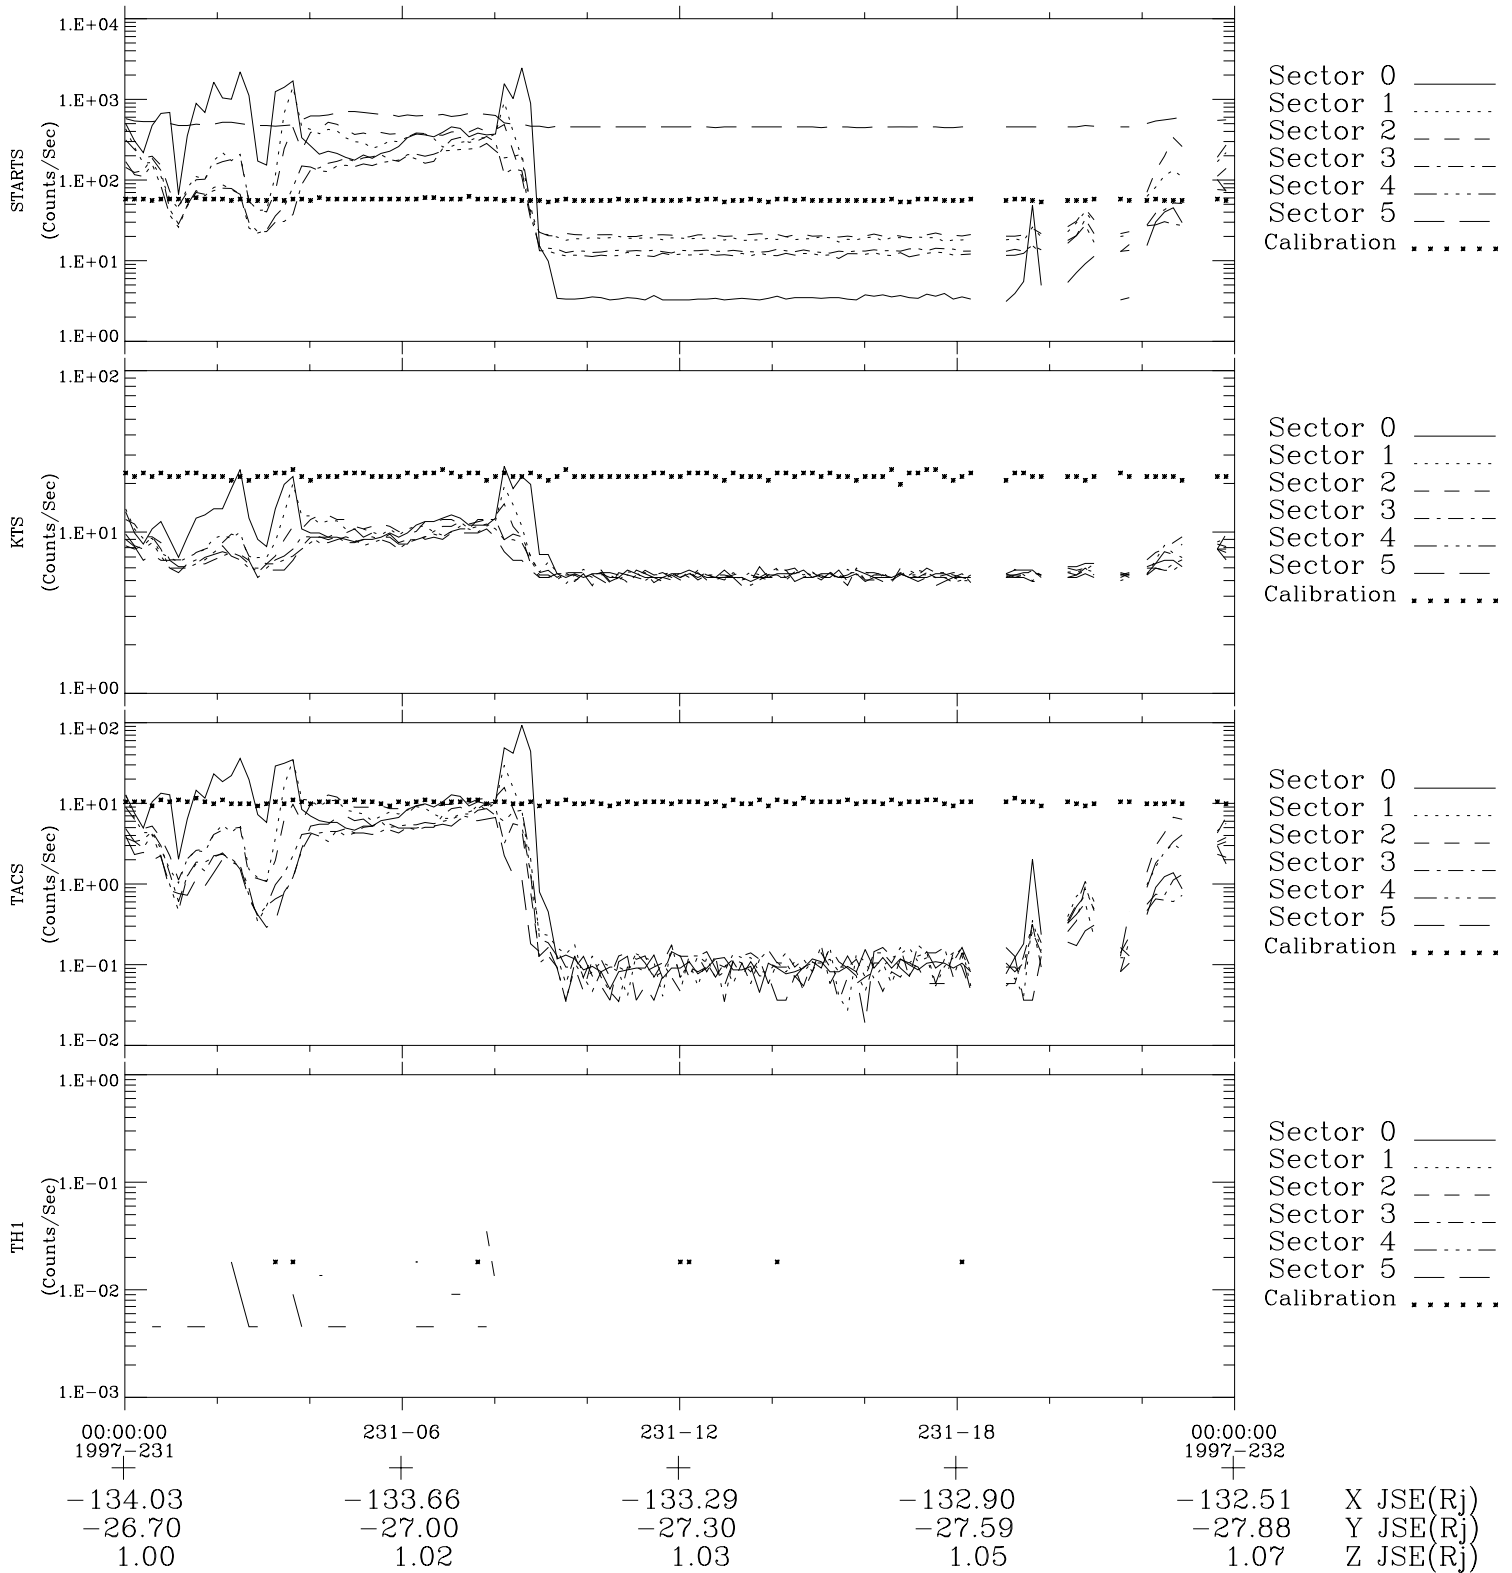

Galileo EPD Real-Time Six-Sector 97231

Software Version: RTLINE_R6 V 1.20
Data Production: 06-03-00
Plot Production: Sat Sep 15 20:50:12 2001

◇ = Jupiter look direction
□ = Corotation look direction