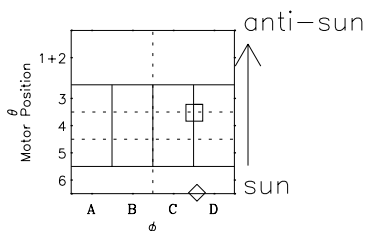

Galileo EPD Real-Time Six-Sector 97231

Software Version: RTLINE_R6 V 1.20
Data Production: 06-03-00
Plot Production: Sat Sep 15 20:50:12 2001

◇ = Jupiter look direction
□ = Corotation look direction