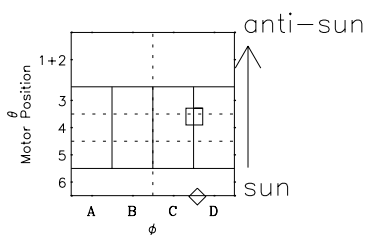

Galileo EPD Real-Time Six-Sector 97228

Software Version: RTLINE_R6 V 1.20
Data Production: 06-03-00
Plot Production: Sat Sep 15 20:25:28 2001

◇ = Jupiter look direction
□ = Corotation look direction