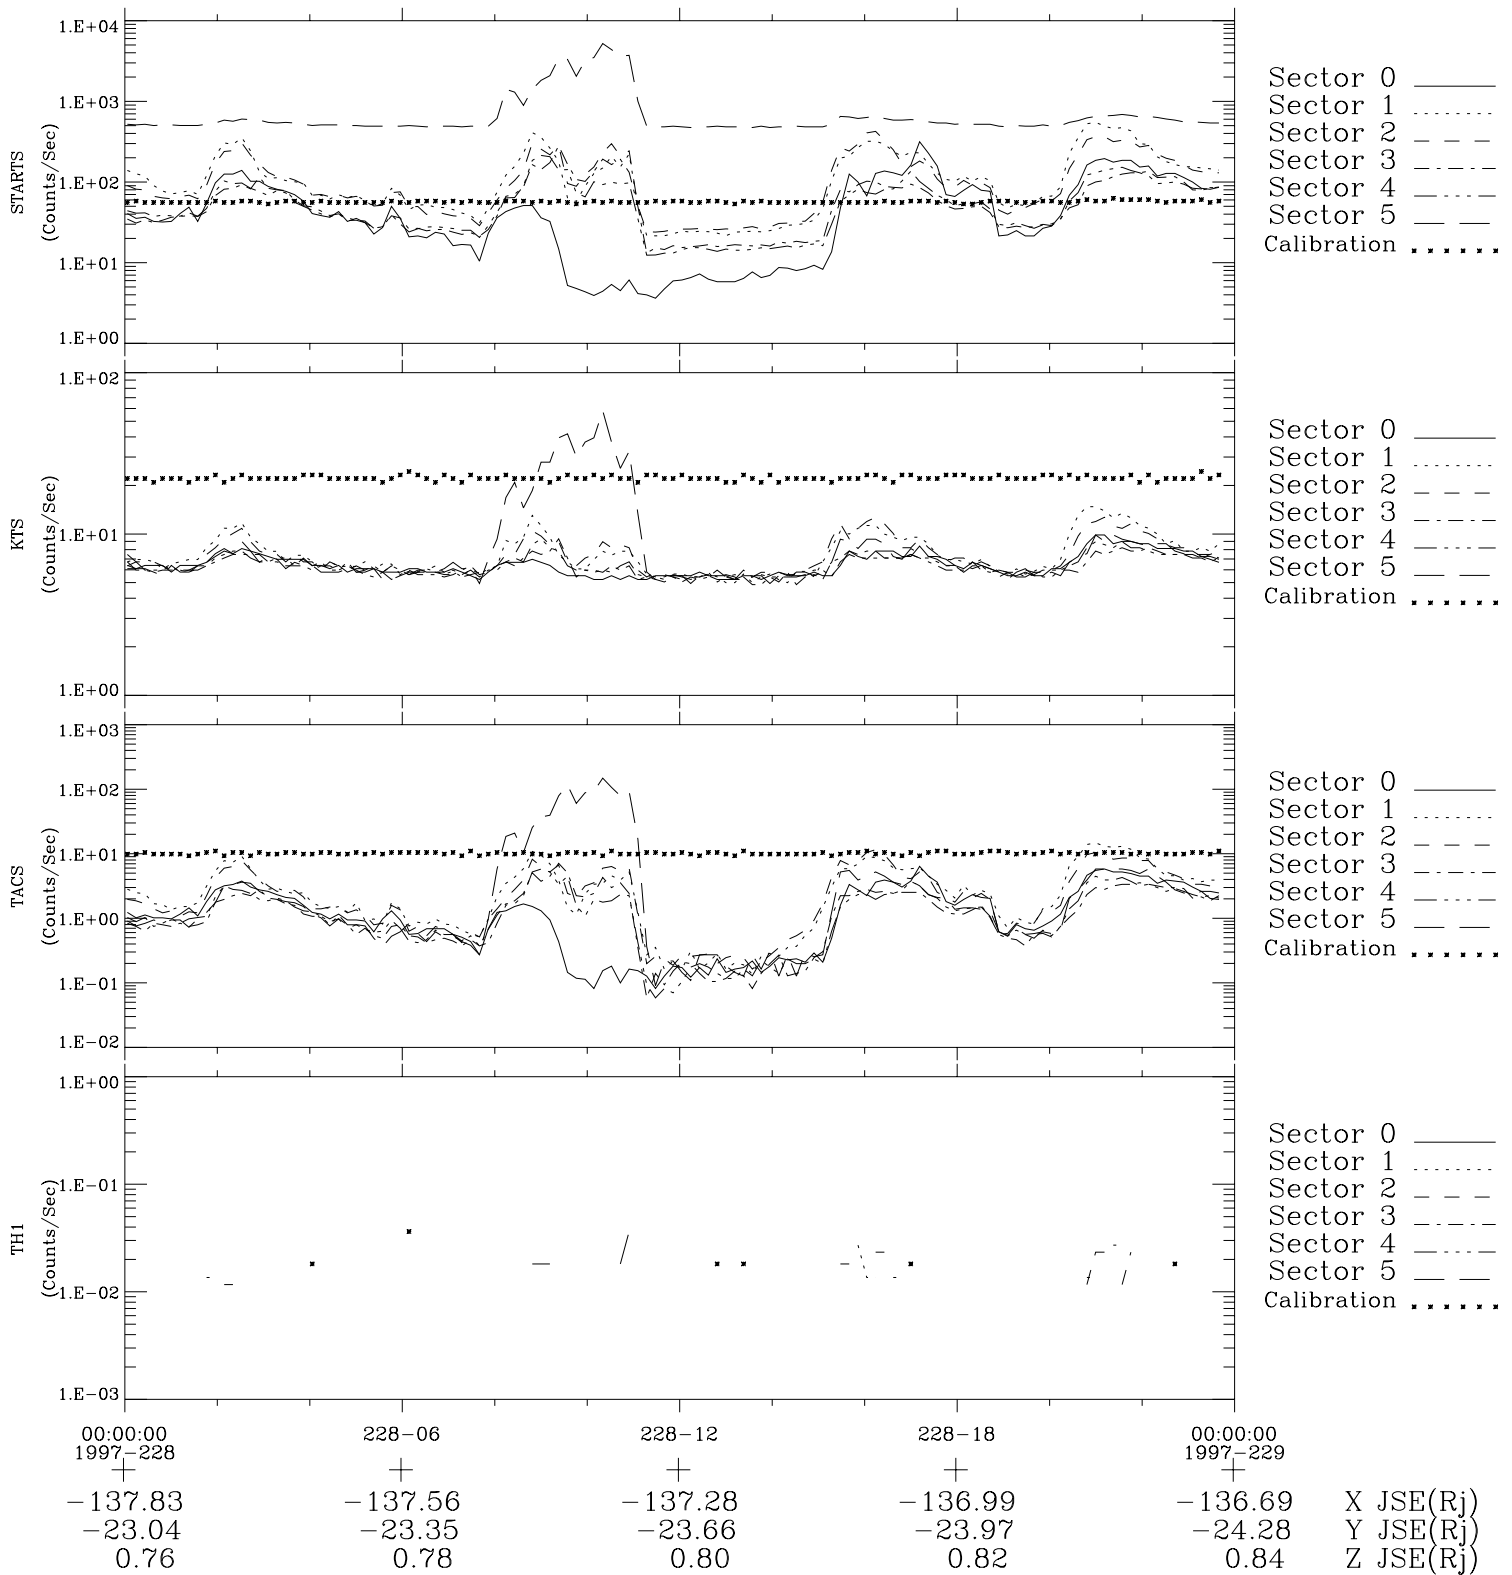

Galileo EPD Real-Time Six-Sector 97228

Software Version: RTLINE_R6 V 1.20
Data Production: 06-03-00
Plot Production: Sat Sep 15 20:25:28 2001

◇ = Jupiter look direction
□ = Corotation look direction