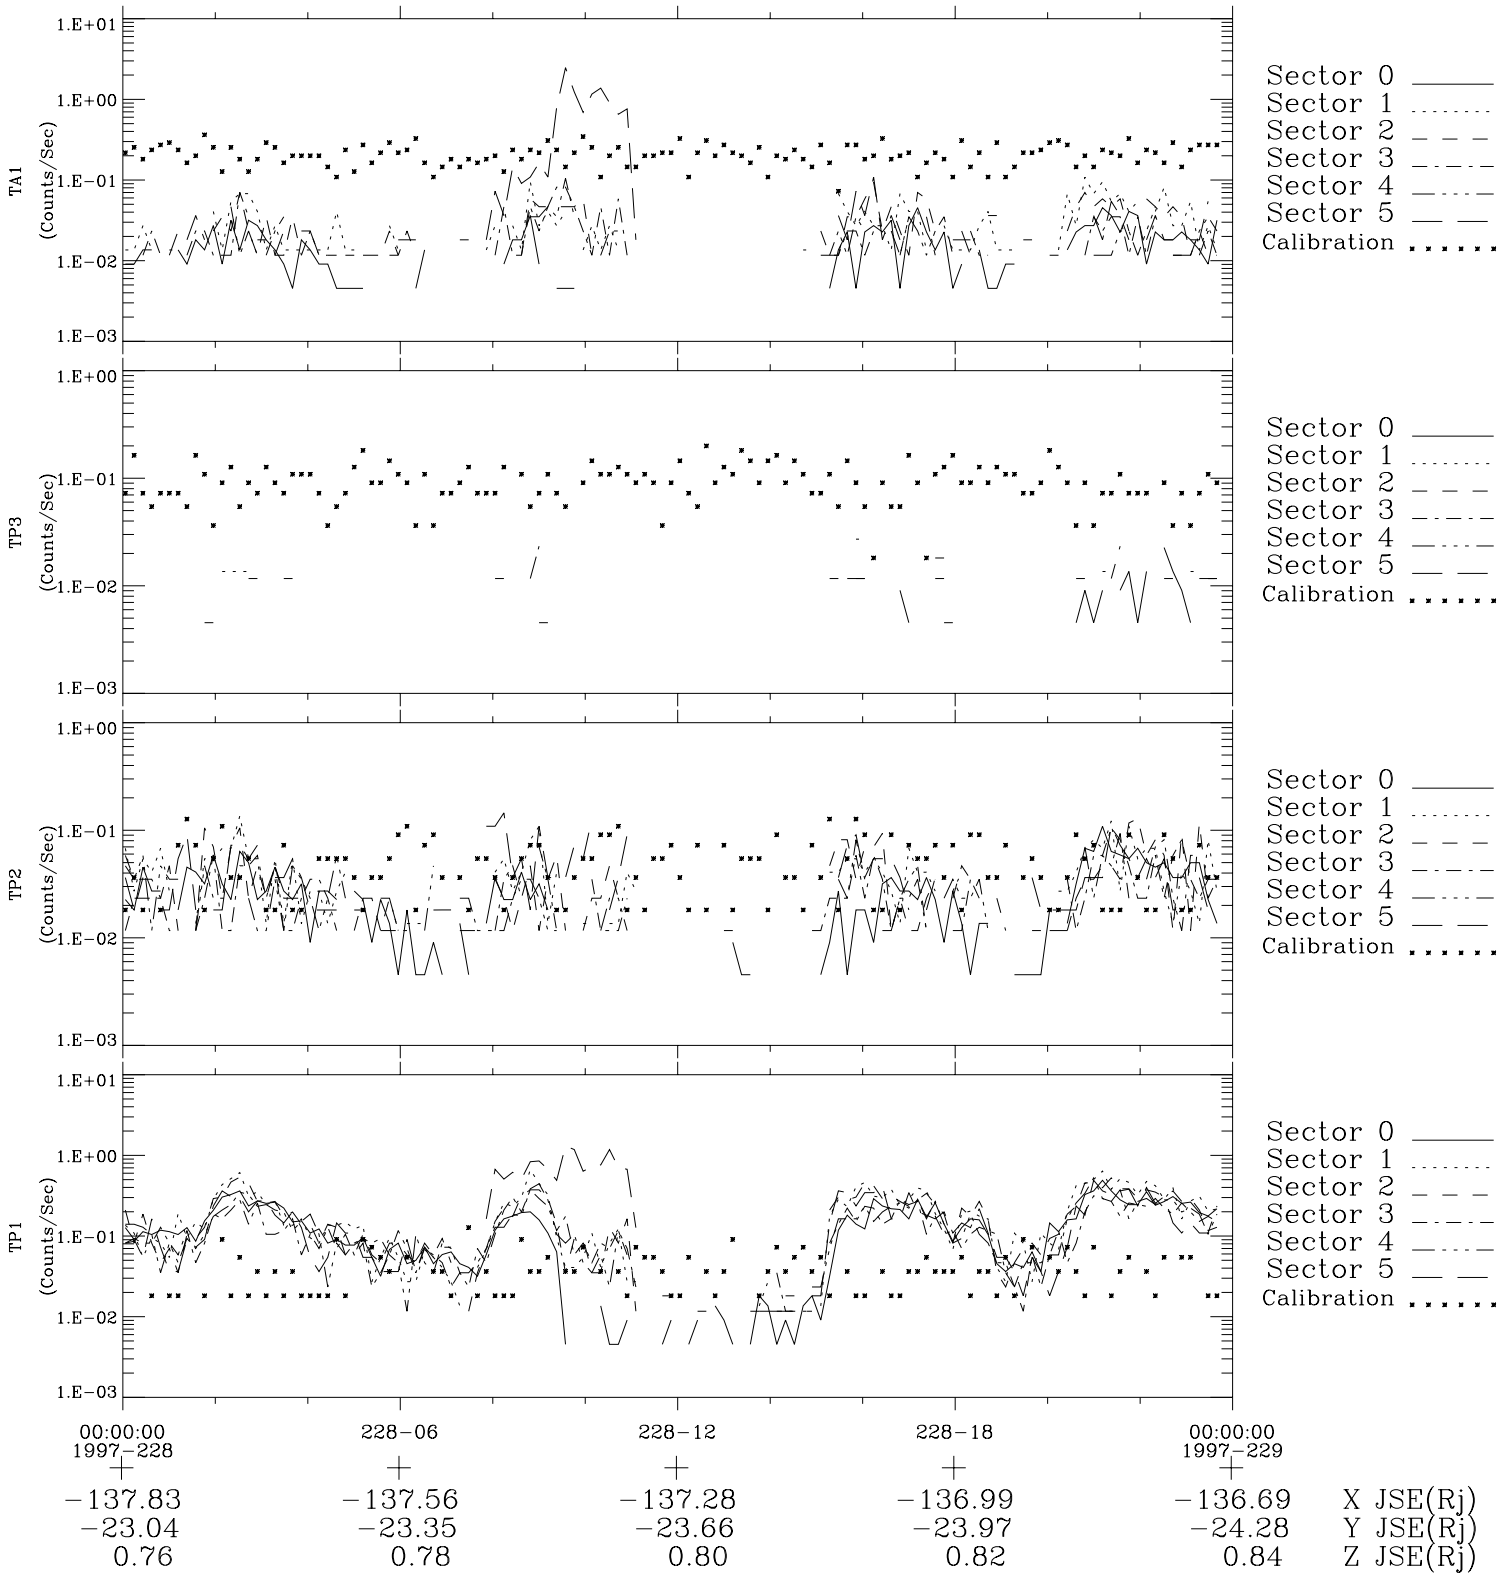

Galileo EPD Real-Time Six-Sector 97228

Software Version: RTLINE_R6 V 1.20
Data Production: 06-03-00
Plot Production: Sat Sep 15 20:25:26 2001

◇ = Jupiter look direction
□ = Corotation look direction