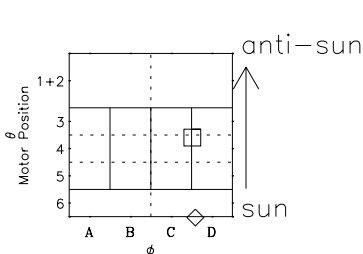

Galileo EPD Real-Time Six-Sector 97228

Software Version: RTLINE_R6 V 1.20
Data Production: 06-03-00
Plot Production: Sat Sep 15 20:25:26 2001

◇ = Jupiter look direction
□ = Corotation look direction