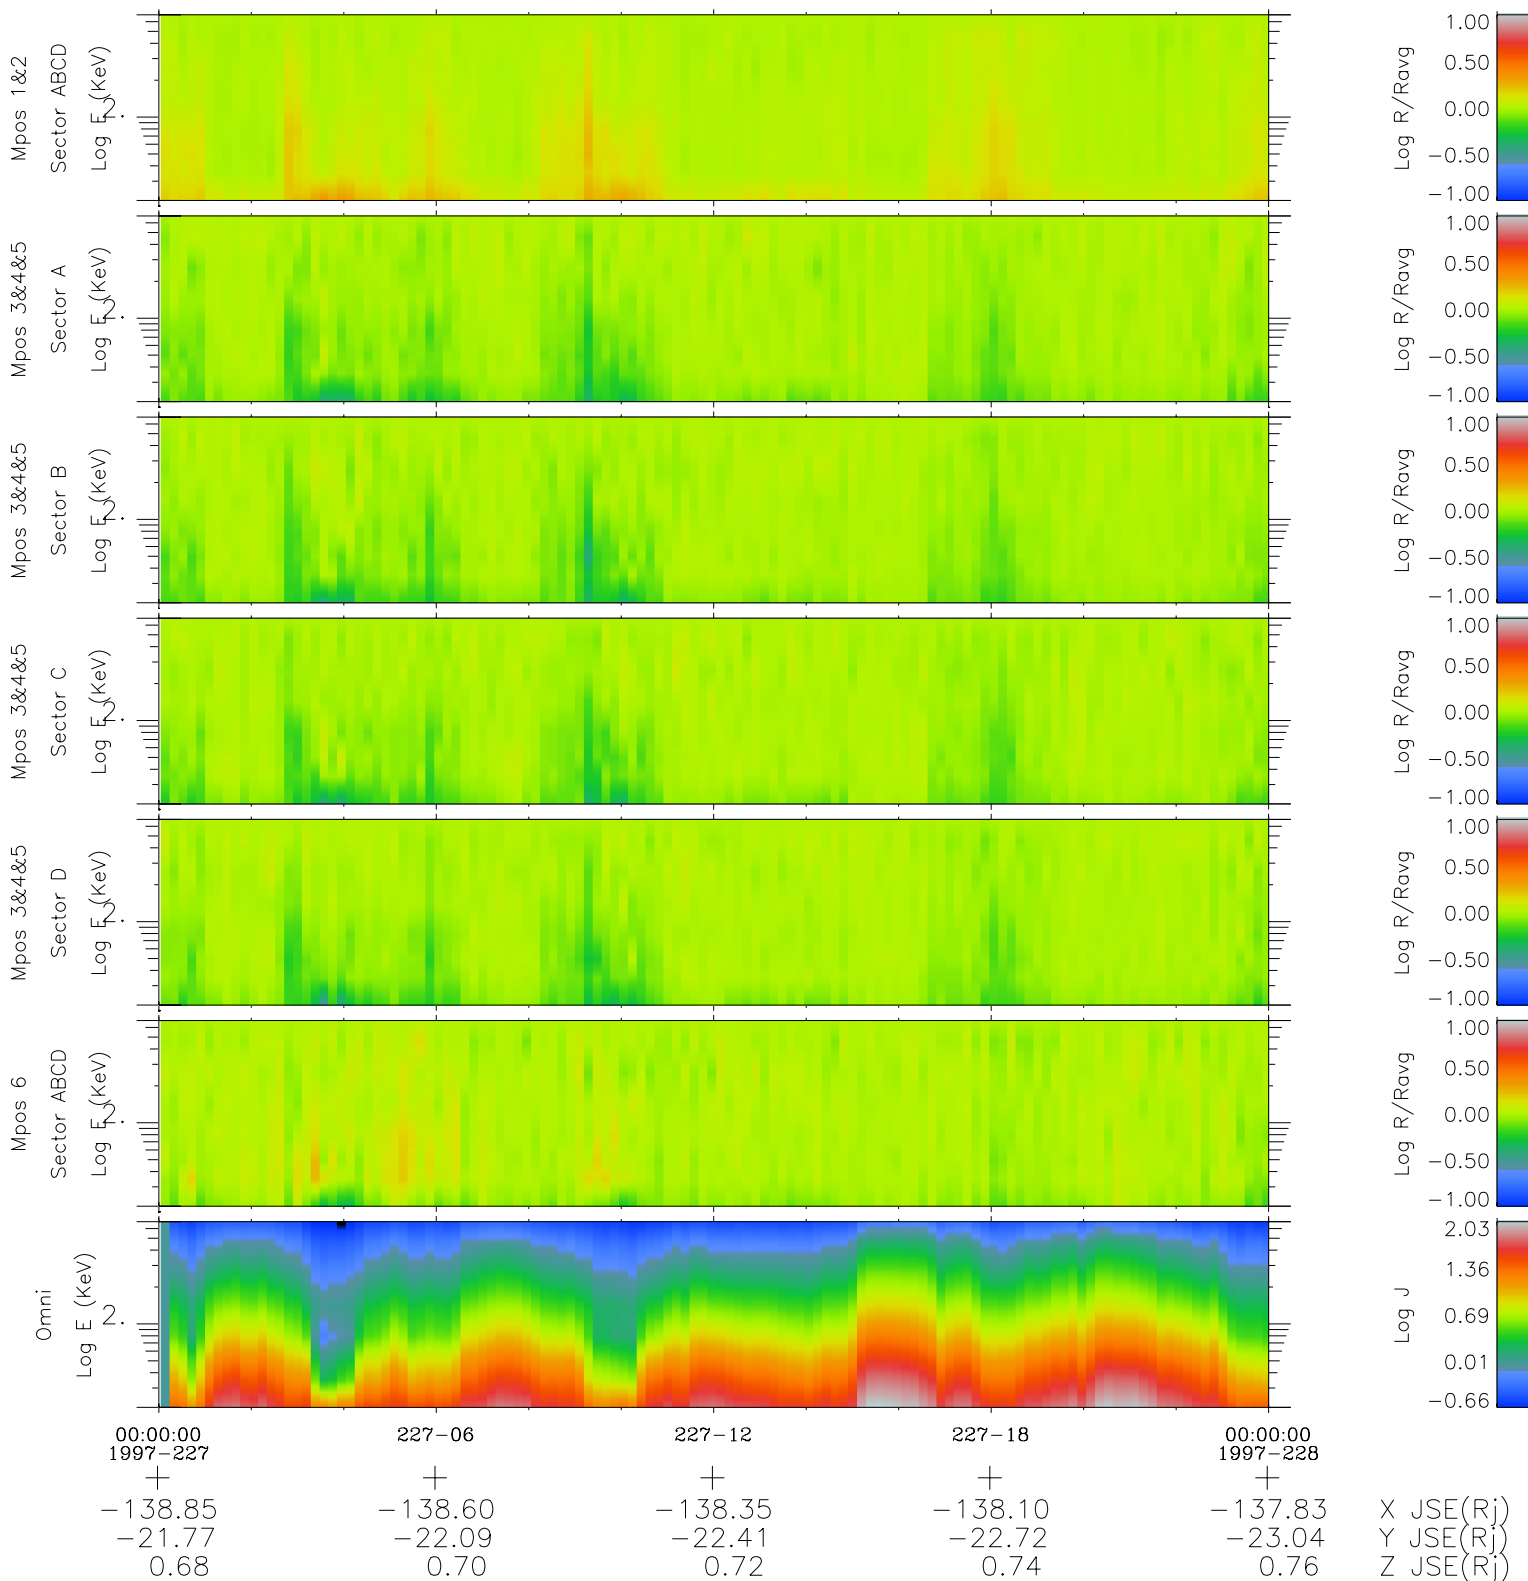

# Galileo EPD Real Time R6 Electrons Spectra 97227

Software Version: RTSPEC\_R6 V 1.20  
 Data Production: 06-03-00  
 Plot Production: Sat Sep 15 20:14:58 2001  
 Color File: wondr3  
 Geofactor File: 1.1

- ◇ = Jupiter look direction
- = Corotation look direction