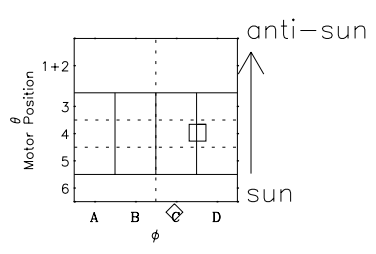

Galileo EPD Real Time Omni Spectrum 97220

Software Version: RTSPEC_OMNI V 1.20
 Data Production: 06-03-00
 Plot Production: Sat Sep 15 19:13:29 2001
 Color File: wondr3
 Geofactor File: 1.1

◇ = Jupiter look direction
 □ = Corotation look direction