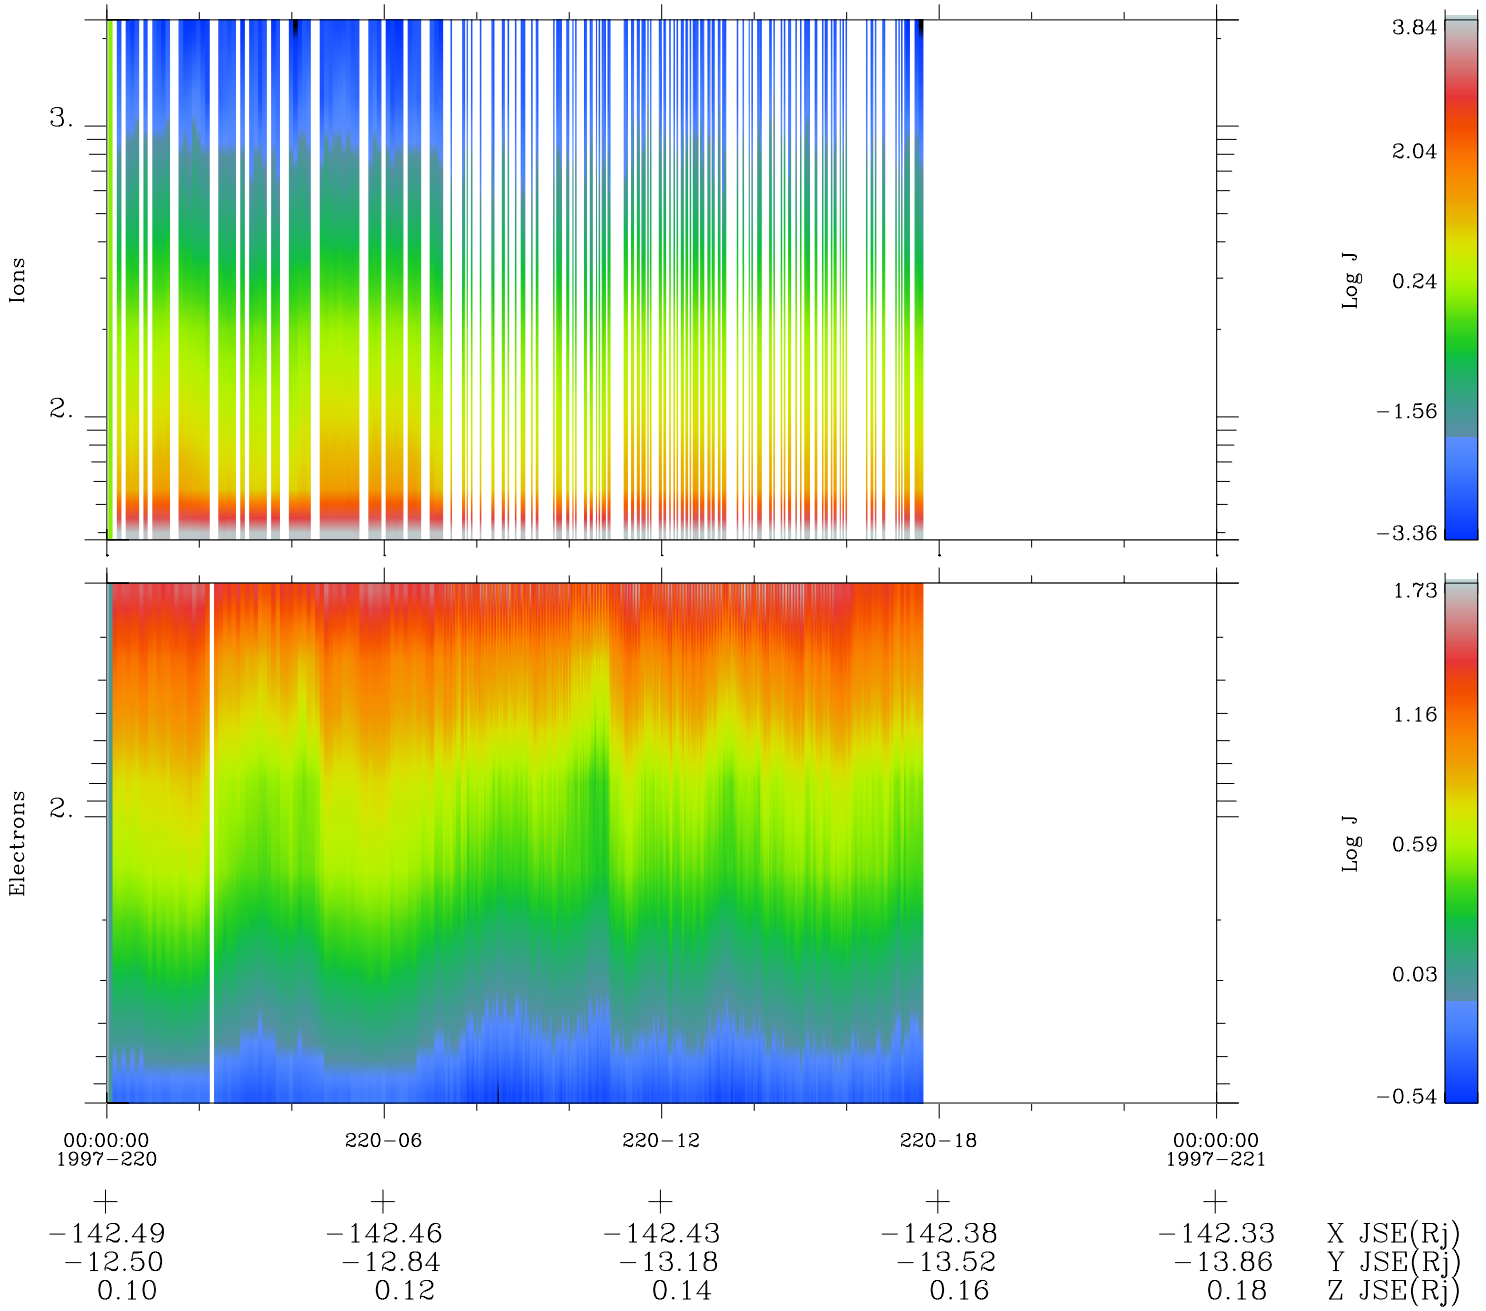

Galileo EPD Real Time Omni Spectrum 97220

Software Version: RTSPEC_OMNI V 1.20
 Data Production: 06-03-00
 Plot Production: Sat Sep 15 19:13:29 2001
 Color File: wondr3
 Geofactor File: 1.1

◇ = Jupiter look direction
 □ = Corotation look direction