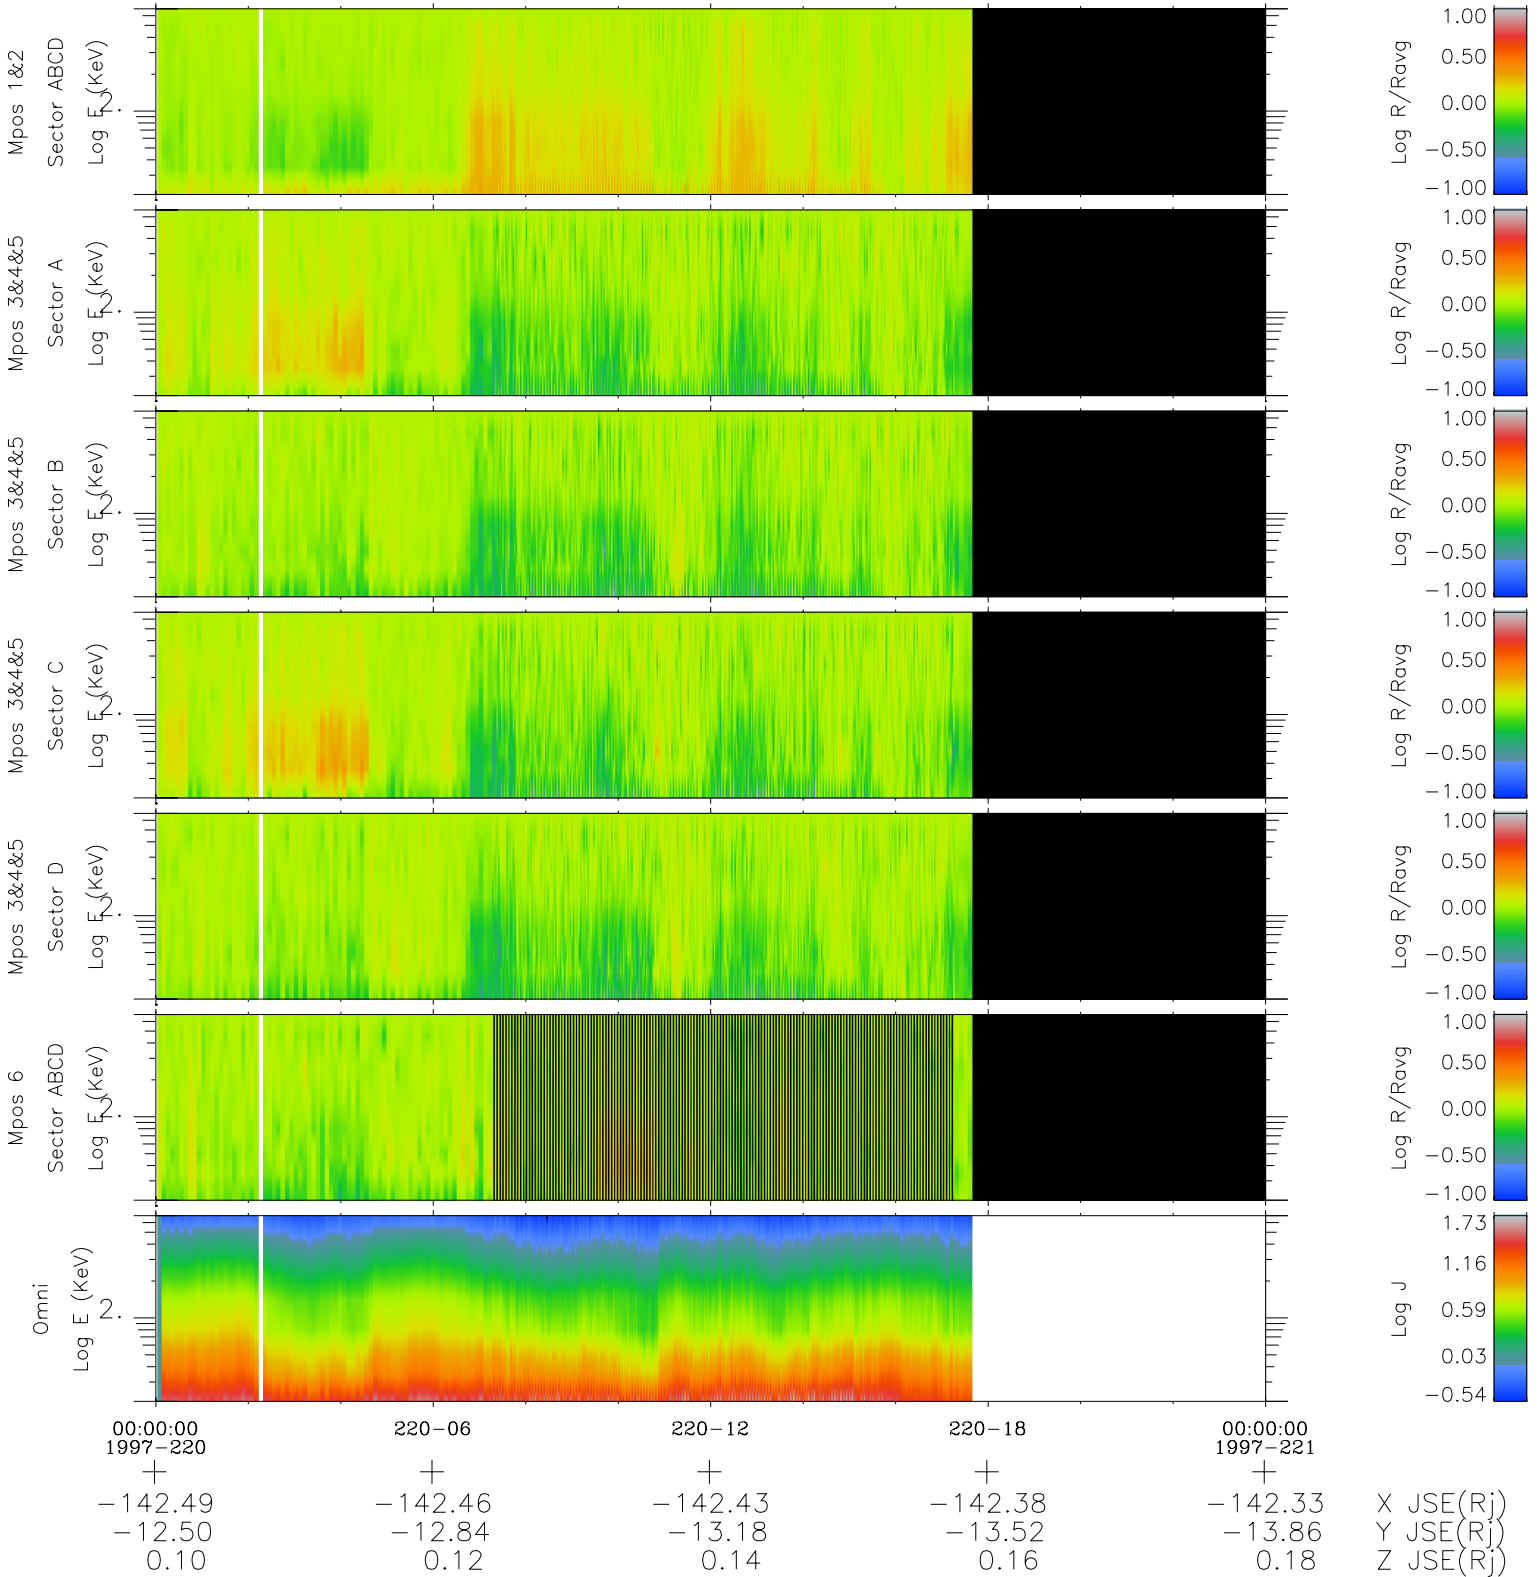

# Galileo EPD Real Time R6 Electrons Spectra 97220

Software Version: RTSPEC\_R6 V 1.20  
 Data Production: 06-03-00  
 Plot Production: Sat Sep 15 19:13:13 2001  
 Color File: wondr3  
 Geofactor File: 1.1

- ◇ = Jupiter look direction
- = Corotation look direction