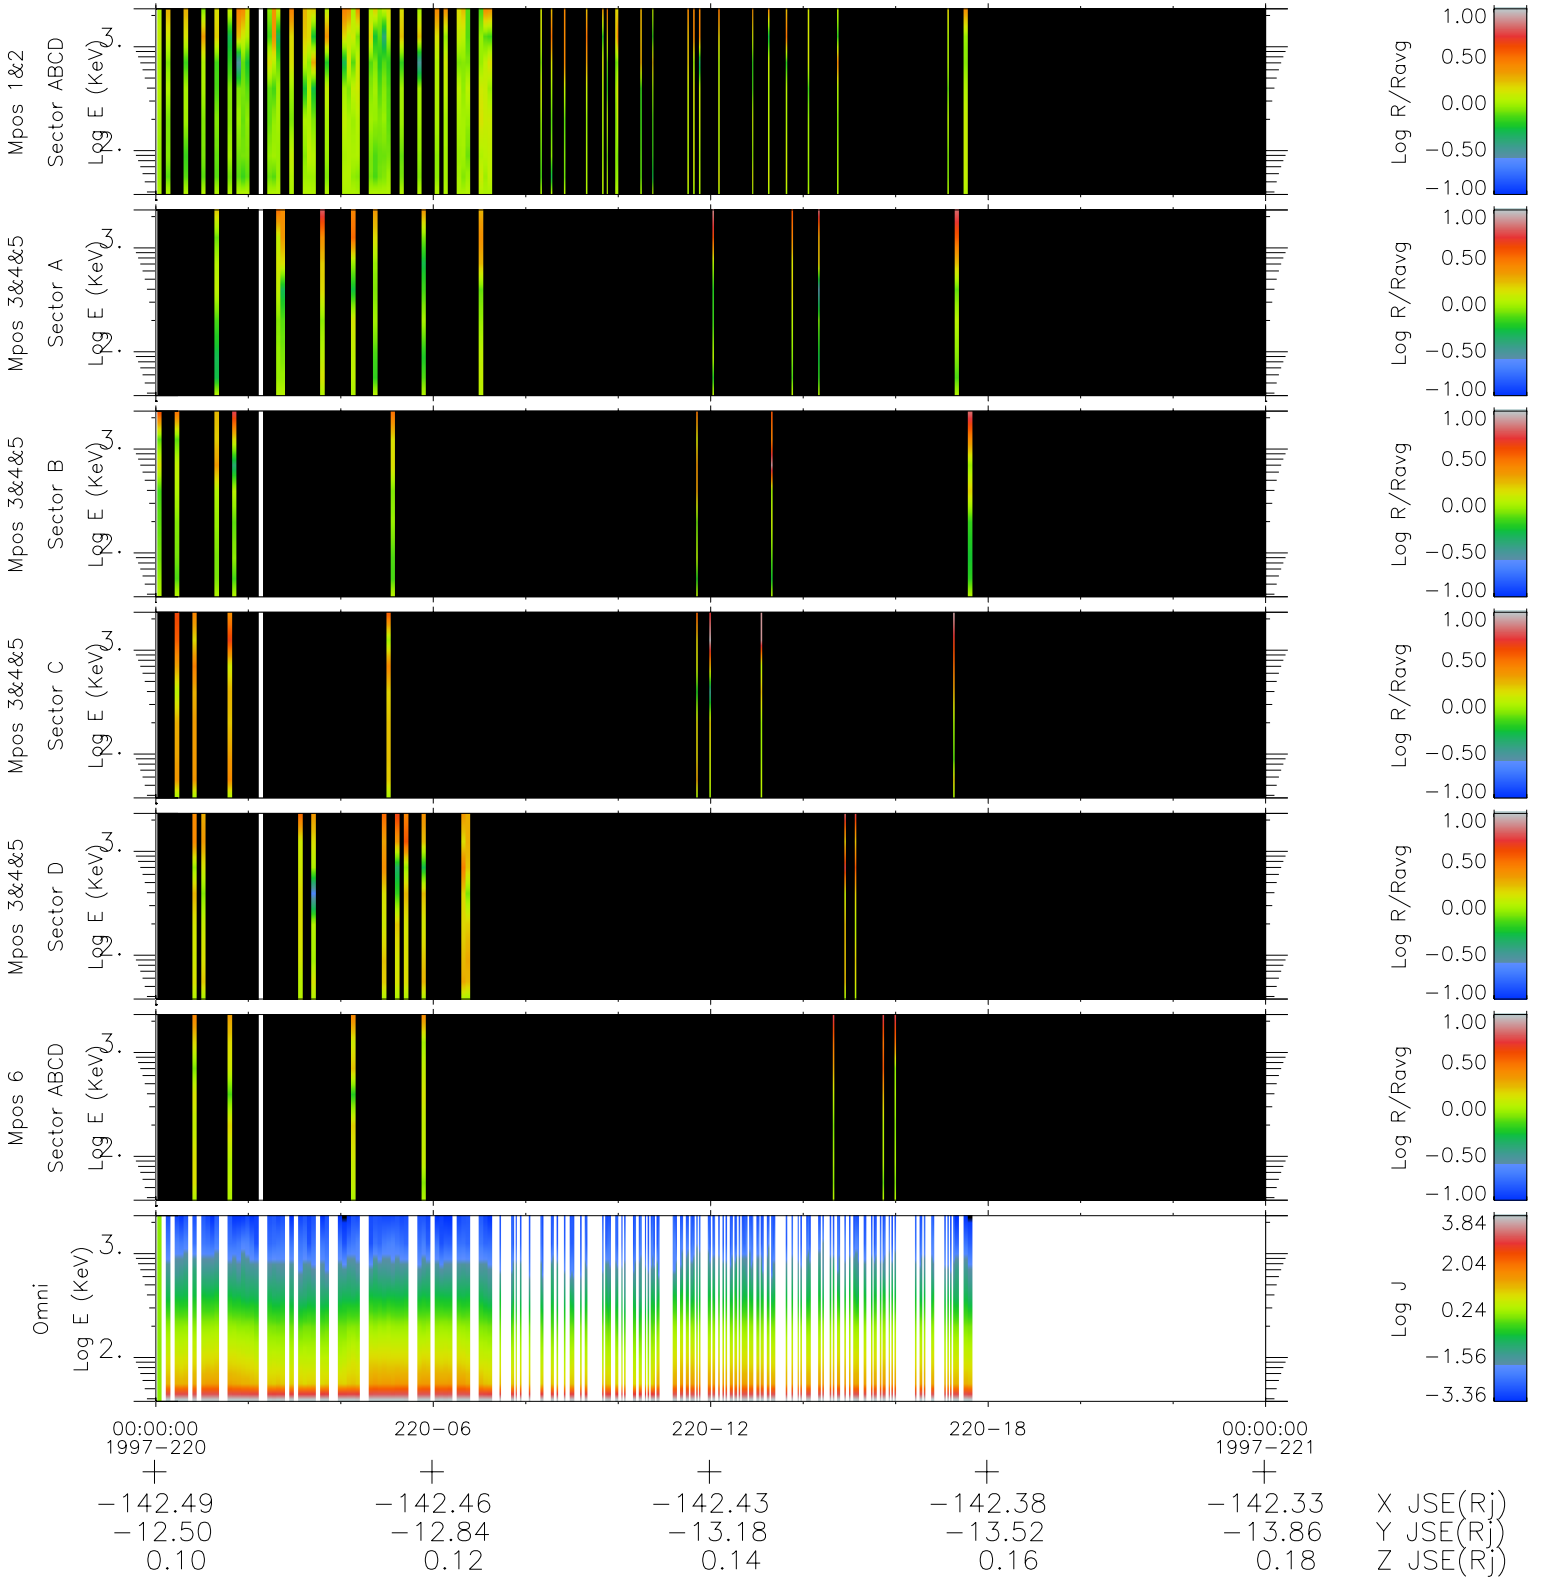

Galileo EPD Real Time R6 Ions Spectra 97220

Software Version: RTSPEC_R6 V 1.20
 Data Production: 06-03-00
 Plot Production: Sat Sep 15 19:12:56 2001
 Color File: wondr3
 Geofactor File: 1.1

- ◇ = Jupiter look direction
- = Corotation look direction