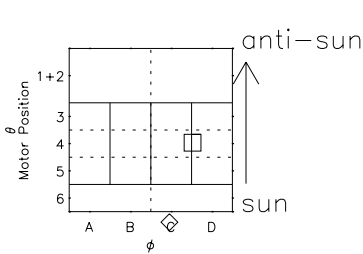

Galileo EPD Real Time R6 Ions Spectra 97220

Software Version: RTSPEC_R6 V 1.20
 Data Production: 06-03-00
 Plot Production: Sat Sep 15 19:12:56 2001
 Color File: wondr3
 Geofactor File: 1.1

- ◇ = Jupiter look direction
- = Corotation look direction