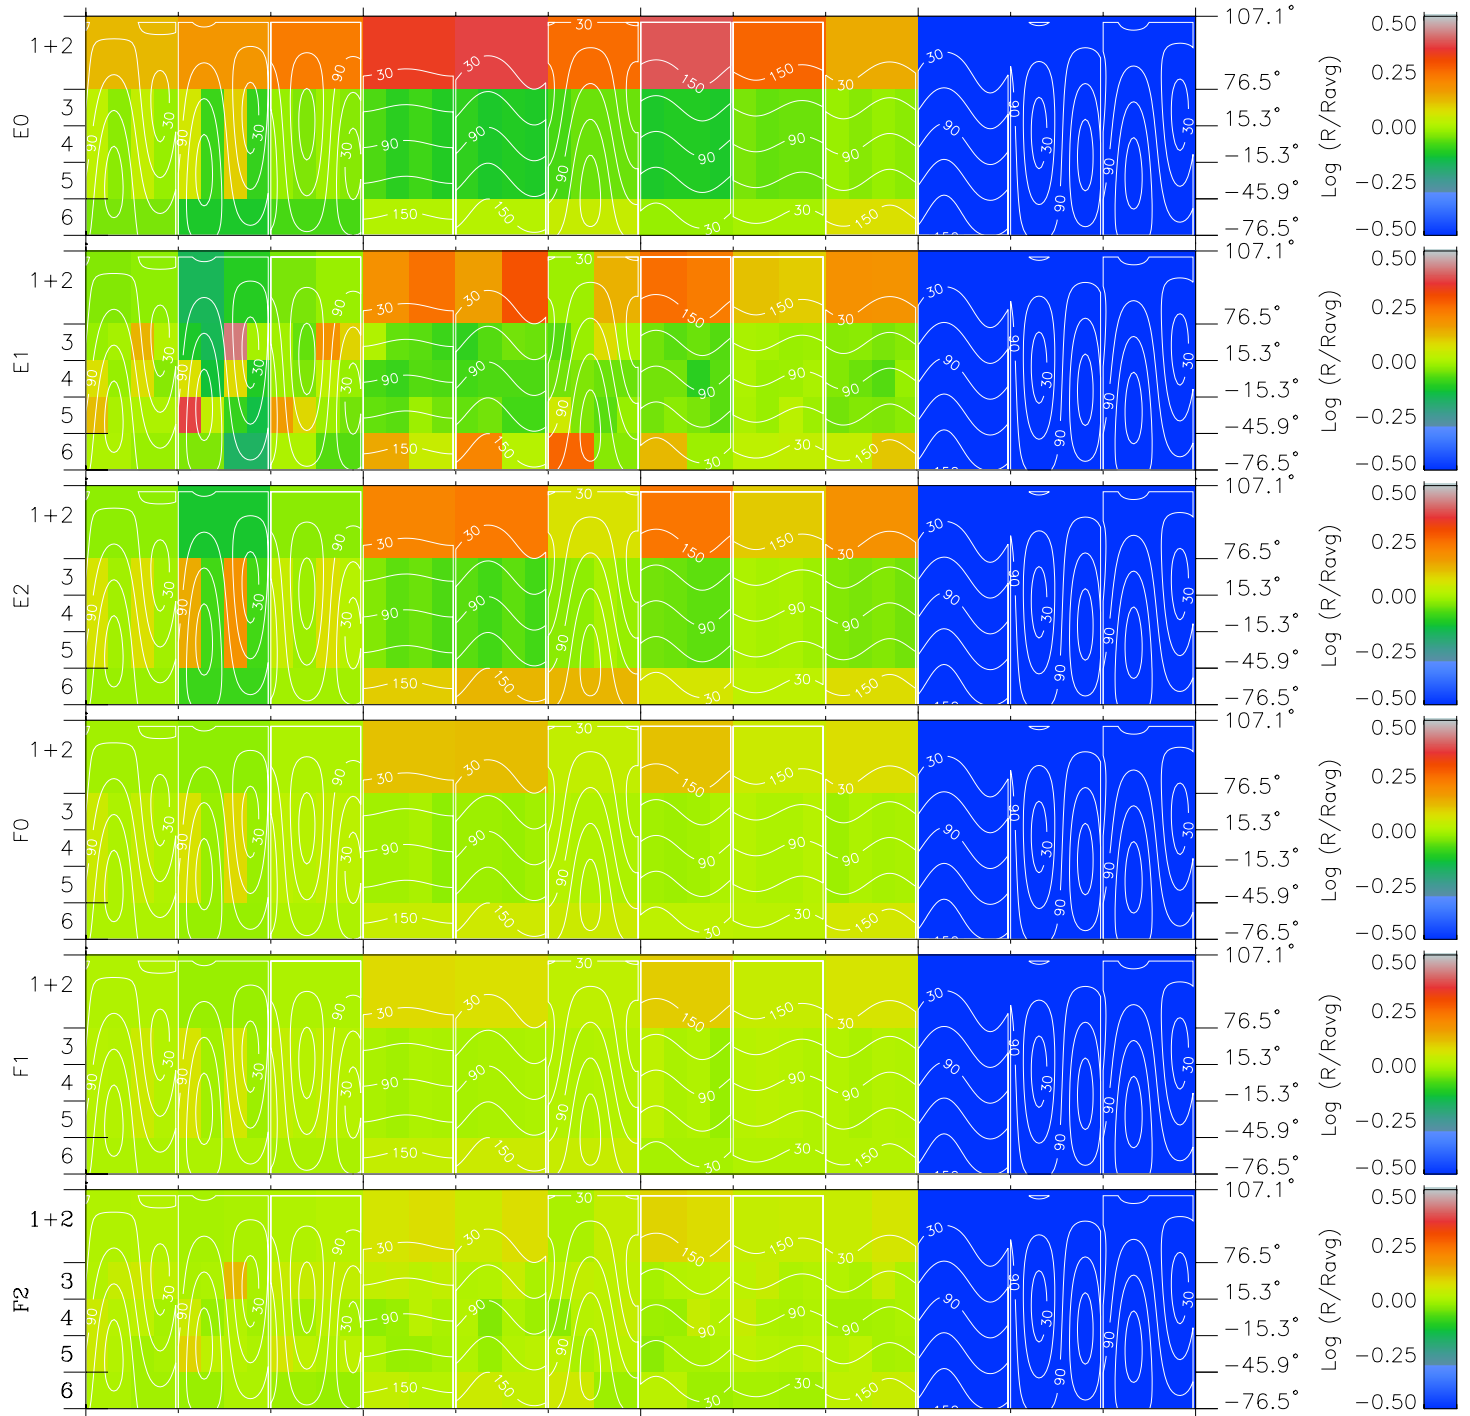

Galileo EPD Real Time All-Sky Anisotropies 97220

Software Version: RTSKY_MEAN V 1.20
 Data Production: 06-03-00
 Plot Production: Sat Sep 15 19:14:04 2001
 Color File: wondr3
 Geofactor File: 1.1

00:00:00 1997-220	220-06	220-12	220-18	00:00:00 1997-221	X JSE(R _j)
+	+	+	+	+	
-142.49	-142.46	-142.43	-142.38	-142.33	Y JSE(R _j)
-12.50	-12.84	-13.18	-13.52	-13.86	Z JSE(R _j)
0.10	0.12	0.14	0.16	0.18	

- ◇ = Jupiter look direction
- = Corotation look direction