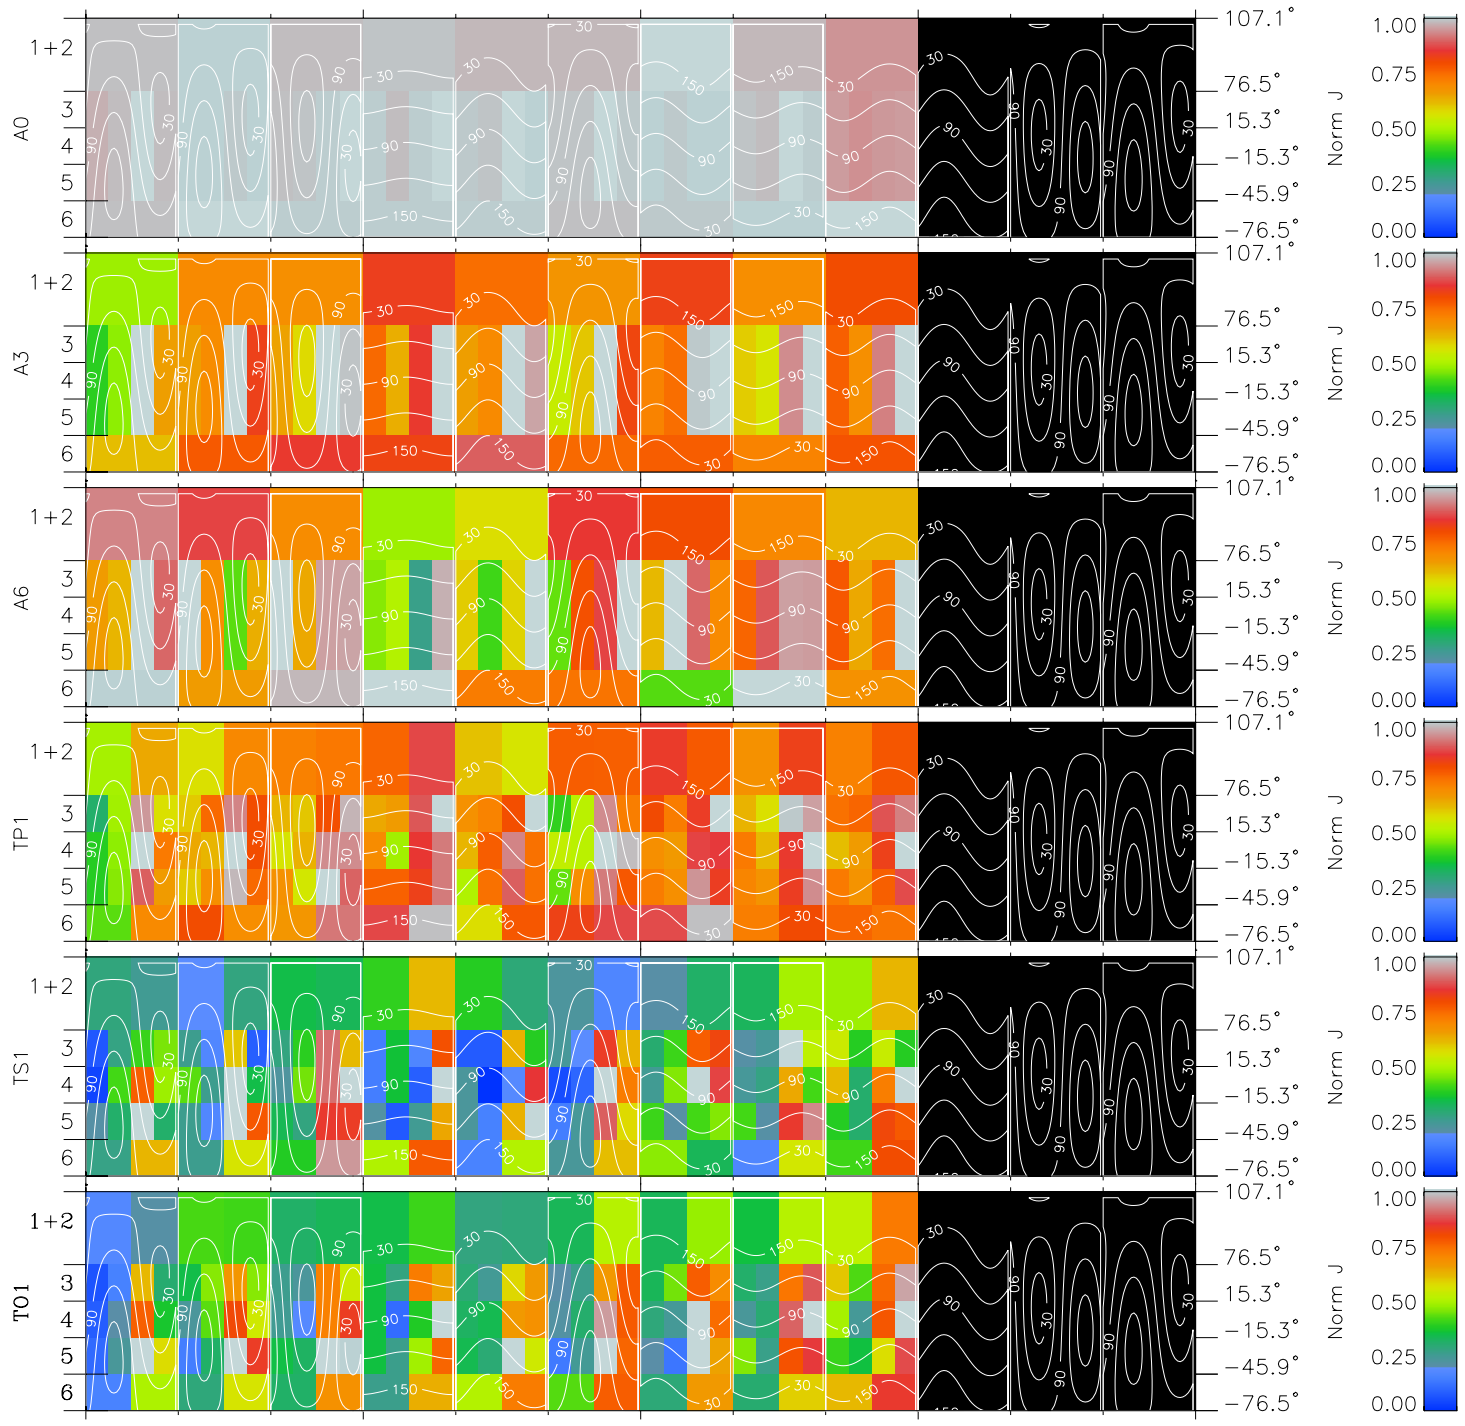

Galileo EPD Real Time All-Sky Anisotropies 97220

Software Version: RTSKY_NORM V 1.20
 Data Production: 06-03-00
 Plot Production: Sat Sep 15 19:14:55 2001
 Color File: wondr3
 Geofactor File: 1.1

00:00:00 1997-220	220-06	220-12	220-18	00:00:00 1997-221	X JSE(R _j)
+	+	+	+	+	Y JSE(R _j)
-142.49	-142.46	-142.43	-142.38	-142.33	Z JSE(R _j)
-12.50	-12.84	-13.18	-13.52	-13.86	
0.10	0.12	0.14	0.16	0.18	

◇ = Jupiter look direction
 □ = Corotation look direction