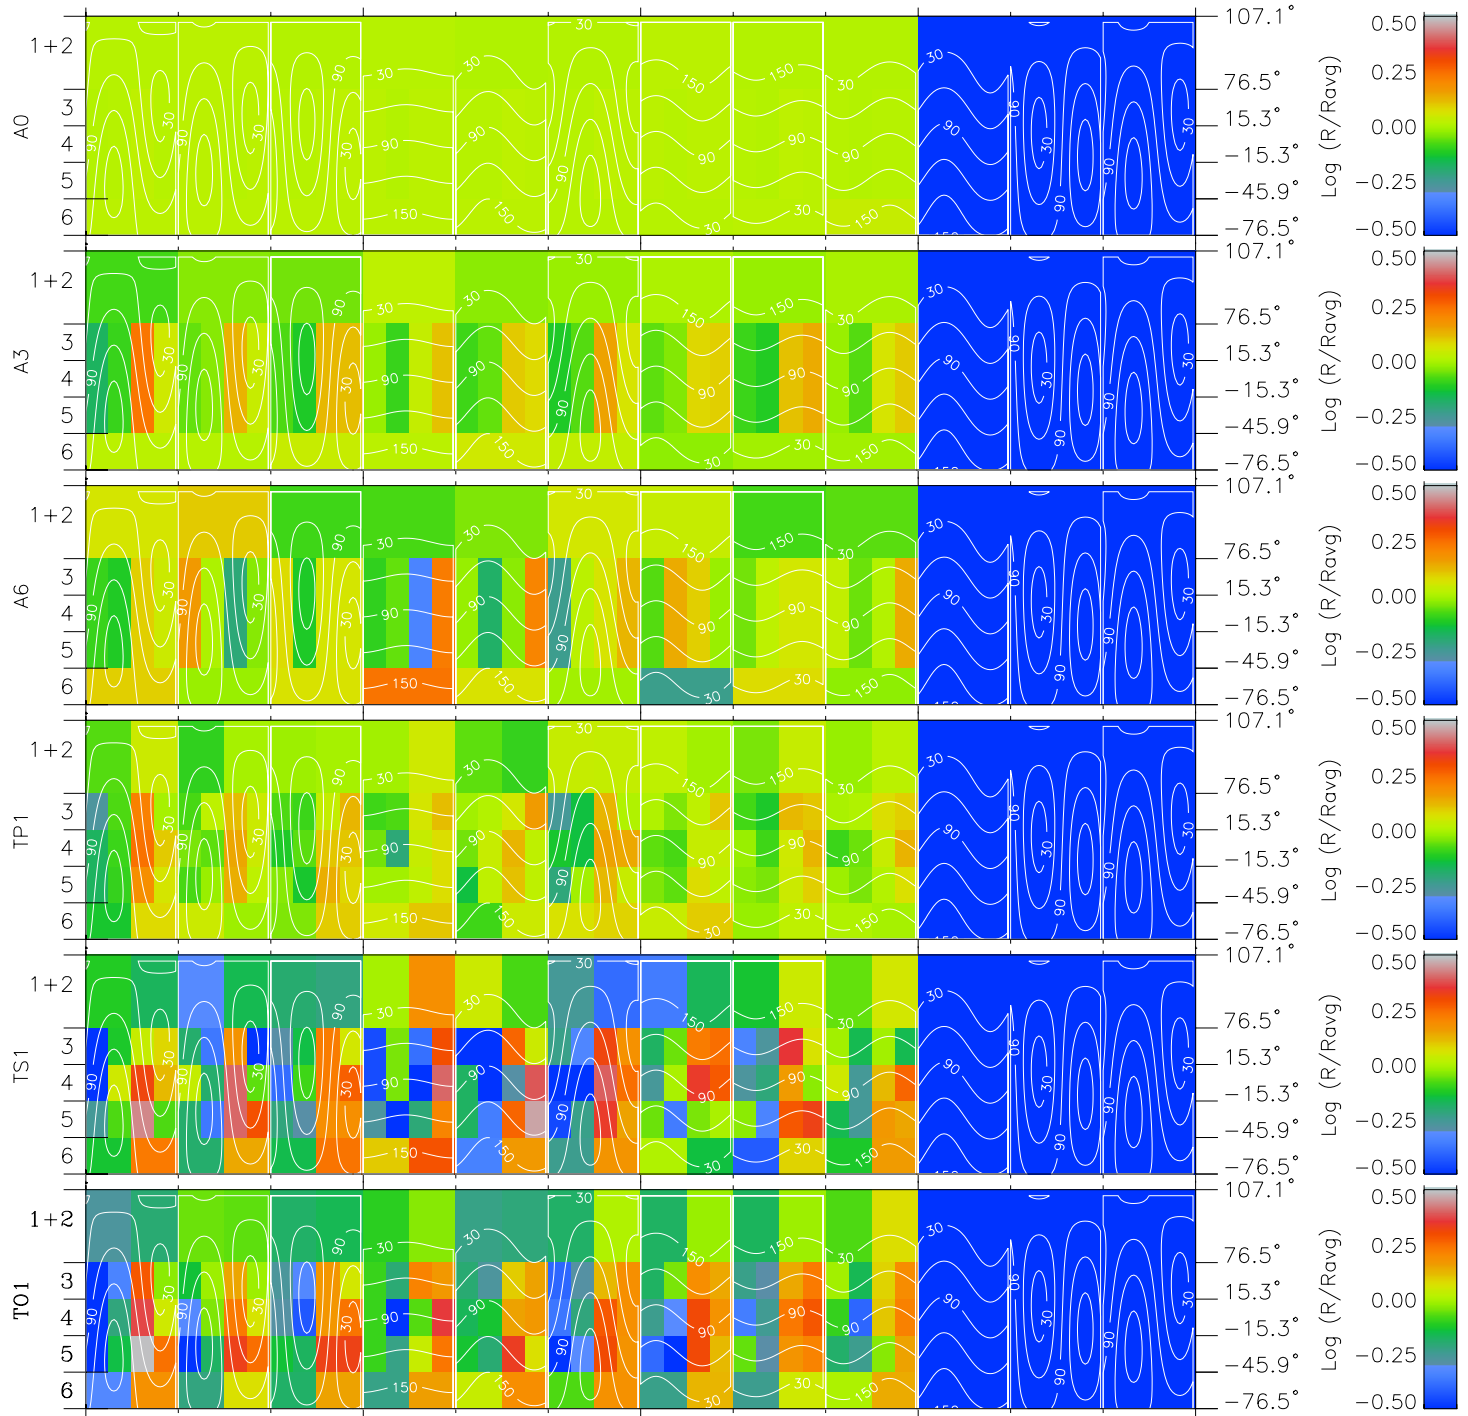

Galileo EPD Real Time All-Sky Anisotropies 97220

Software Version: RTSKY_MEAN V 1.20
Data Production: 06-03-00
Plot Production: Sat Sep 15 19:13:47 2001
Color File: wondr3
Geofactor File: 1.1

00:00:00 1997-220	220-06	220-12	220-18	00:00:00 1997-221	
+	+	+	+	+	X JSE(R _j)
-142.49	-142.46	-142.43	-142.38	-142.33	Y JSE(R _j)
-12.50	-12.84	-13.18	-13.52	-13.86	Z JSE(R _j)
0.10	0.12	0.14	0.16	0.18	

- ◇ = Jupiter look direction
- = Corotation look direction