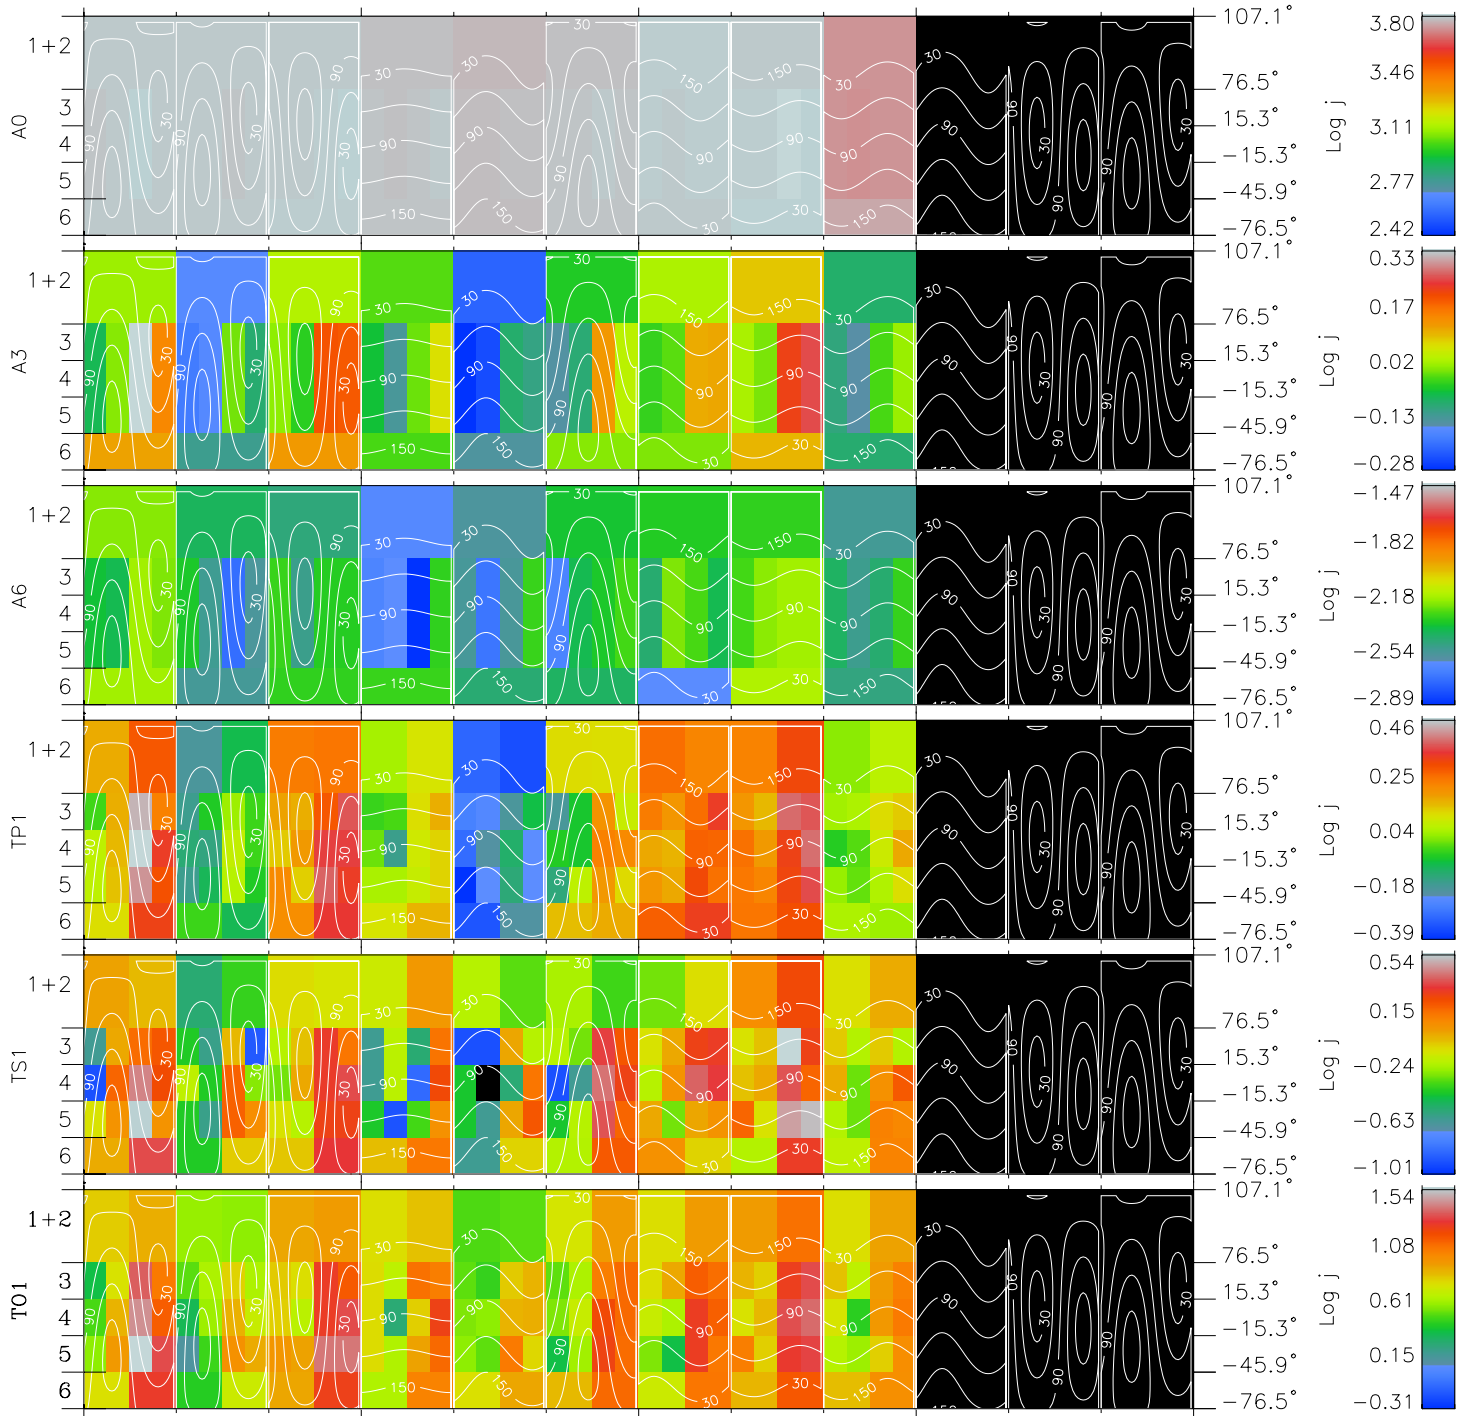

Galileo EPD Real Time All-Sky Anisotropies 97220

Software Version: RTSKY_FLUX V 1.20
 Data Production: 06-03-00
 Plot Production: Sat Sep 15 19:14:21 2001
 Color File: wondr3
 Geofactor File: 1.1

00:00:00 1997-220	220-06	220-12	220-18	00:00:00 1997-221	X JSE(R _j)
+	+	+	+	+	Y JSE(R _j)
-142.49	-142.46	-142.43	-142.38	-142.33	Z JSE(R _j)
-12.50	-12.84	-13.18	-13.52	-13.86	
0.10	0.12	0.14	0.16	0.18	

◇ = Jupiter look direction
 □ = Corotation look direction