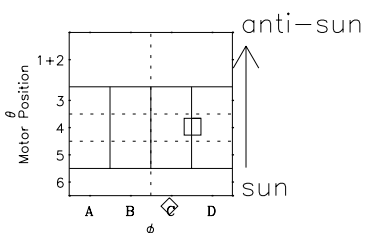

Galileo EPD Real-Time Omni 97220

Software Version: RTLINE_OMNI V 1.20
Data Production: 06-03-00
Plot Production: Sat Sep 15 19:18:38 2001

◇ = Jupiter look direction
□ = Corotation look direction