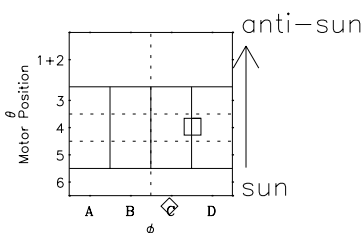

Galileo EPD Real-Time Six-Sector 97220

Software Version: RTLINE_R6 V 1.20
Data Production: 06-03-00
Plot Production: Sat Sep 15 19:18:57 2001

◇ = Jupiter look direction
□ = Corotation look direction