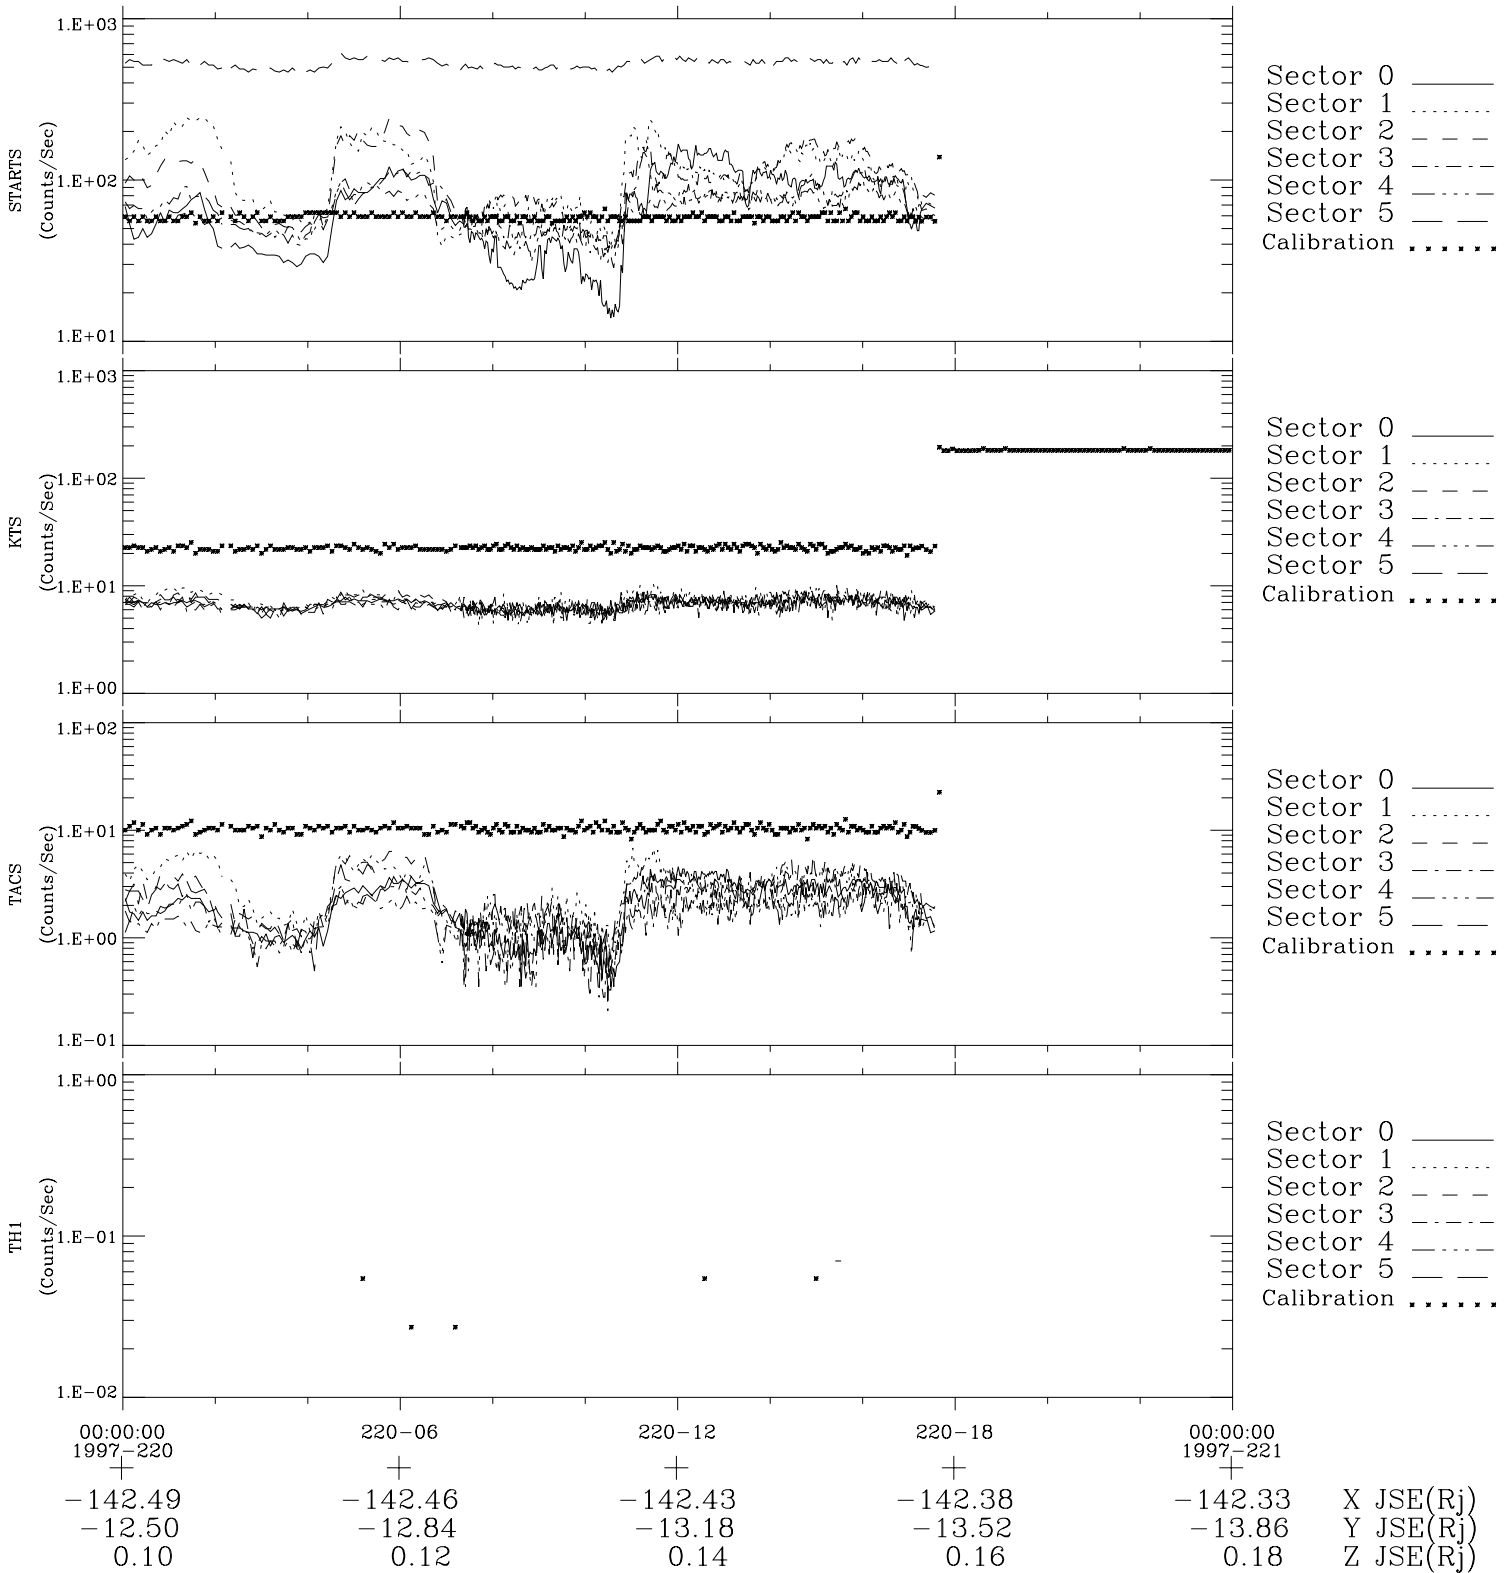

Galileo EPD Real-Time Six-Sector 97220

Software Version: RTLINE_R6 V 1.20
Data Production: 06-03-00
Plot Production: Sat Sep 15 19:18:57 2001

◇ = Jupiter look direction
□ = Corotation look direction