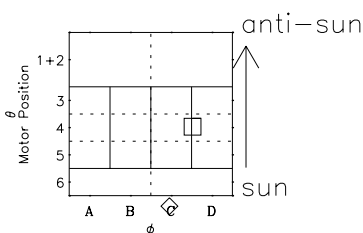

Galileo EPD Real-Time Six-Sector 97220

Software Version: RTLINE_R6 V 1.20
Data Production: 06-03-00
Plot Production: Sat Sep 15 19:18:56 2001

◇ = Jupiter look direction
□ = Corotation look direction