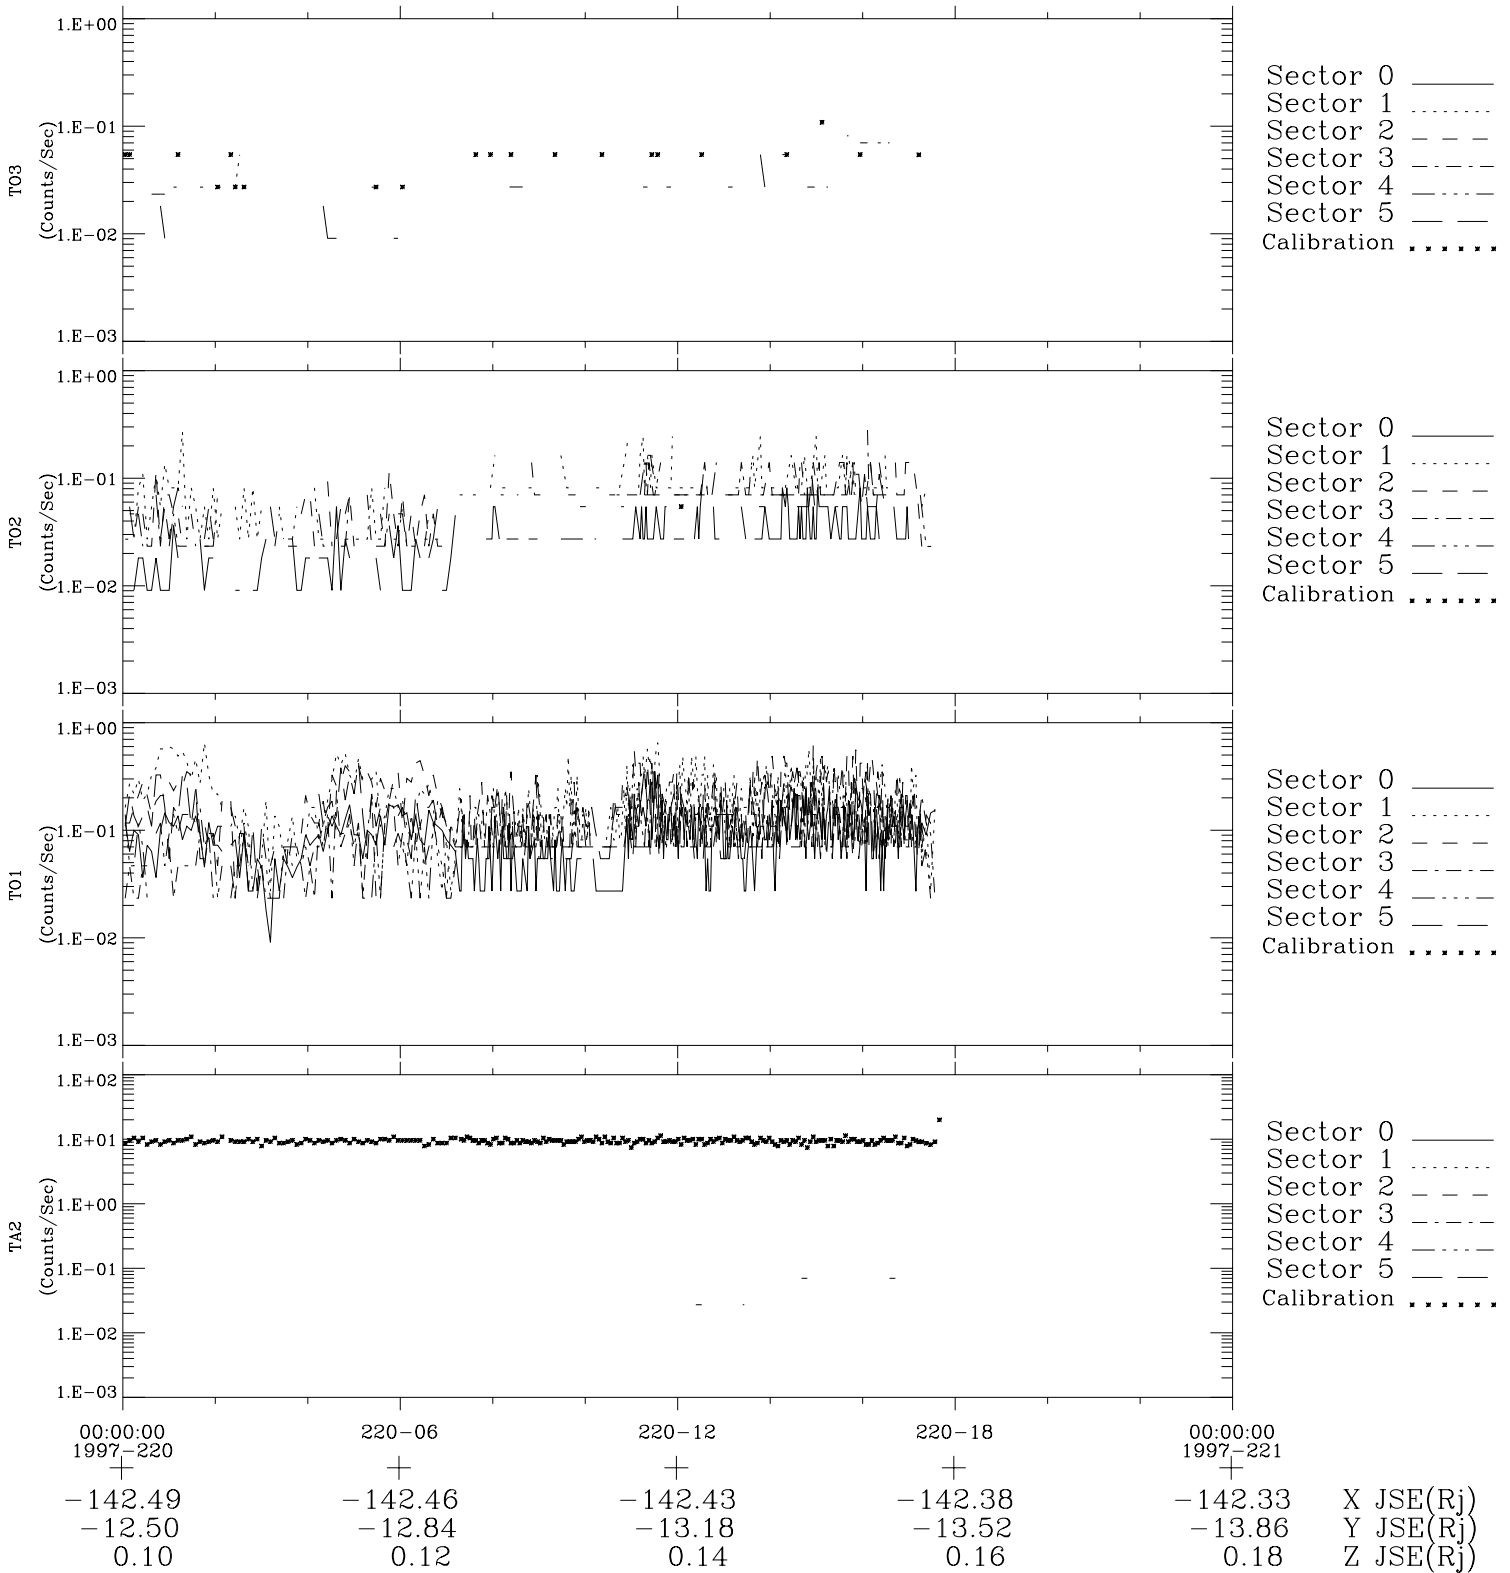

Galileo EPD Real-Time Six-Sector 97220

Software Version: RTLINE_R6 V 1.20
Data Production: 06-03-00
Plot Production: Sat Sep 15 19:18:55 2001

◇ = Jupiter look direction
□ = Corotation look direction