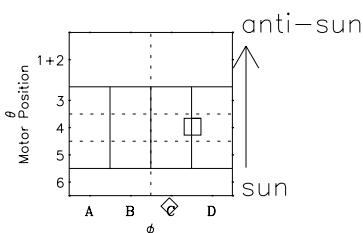

Galileo EPD Real-Time Six-Sector 97220

Software Version: RTLINE_R6 V 1.20
Data Production: 06-03-00
Plot Production: Sat Sep 15 19:18:55 2001

◇ = Jupiter look direction
□ = Corotation look direction