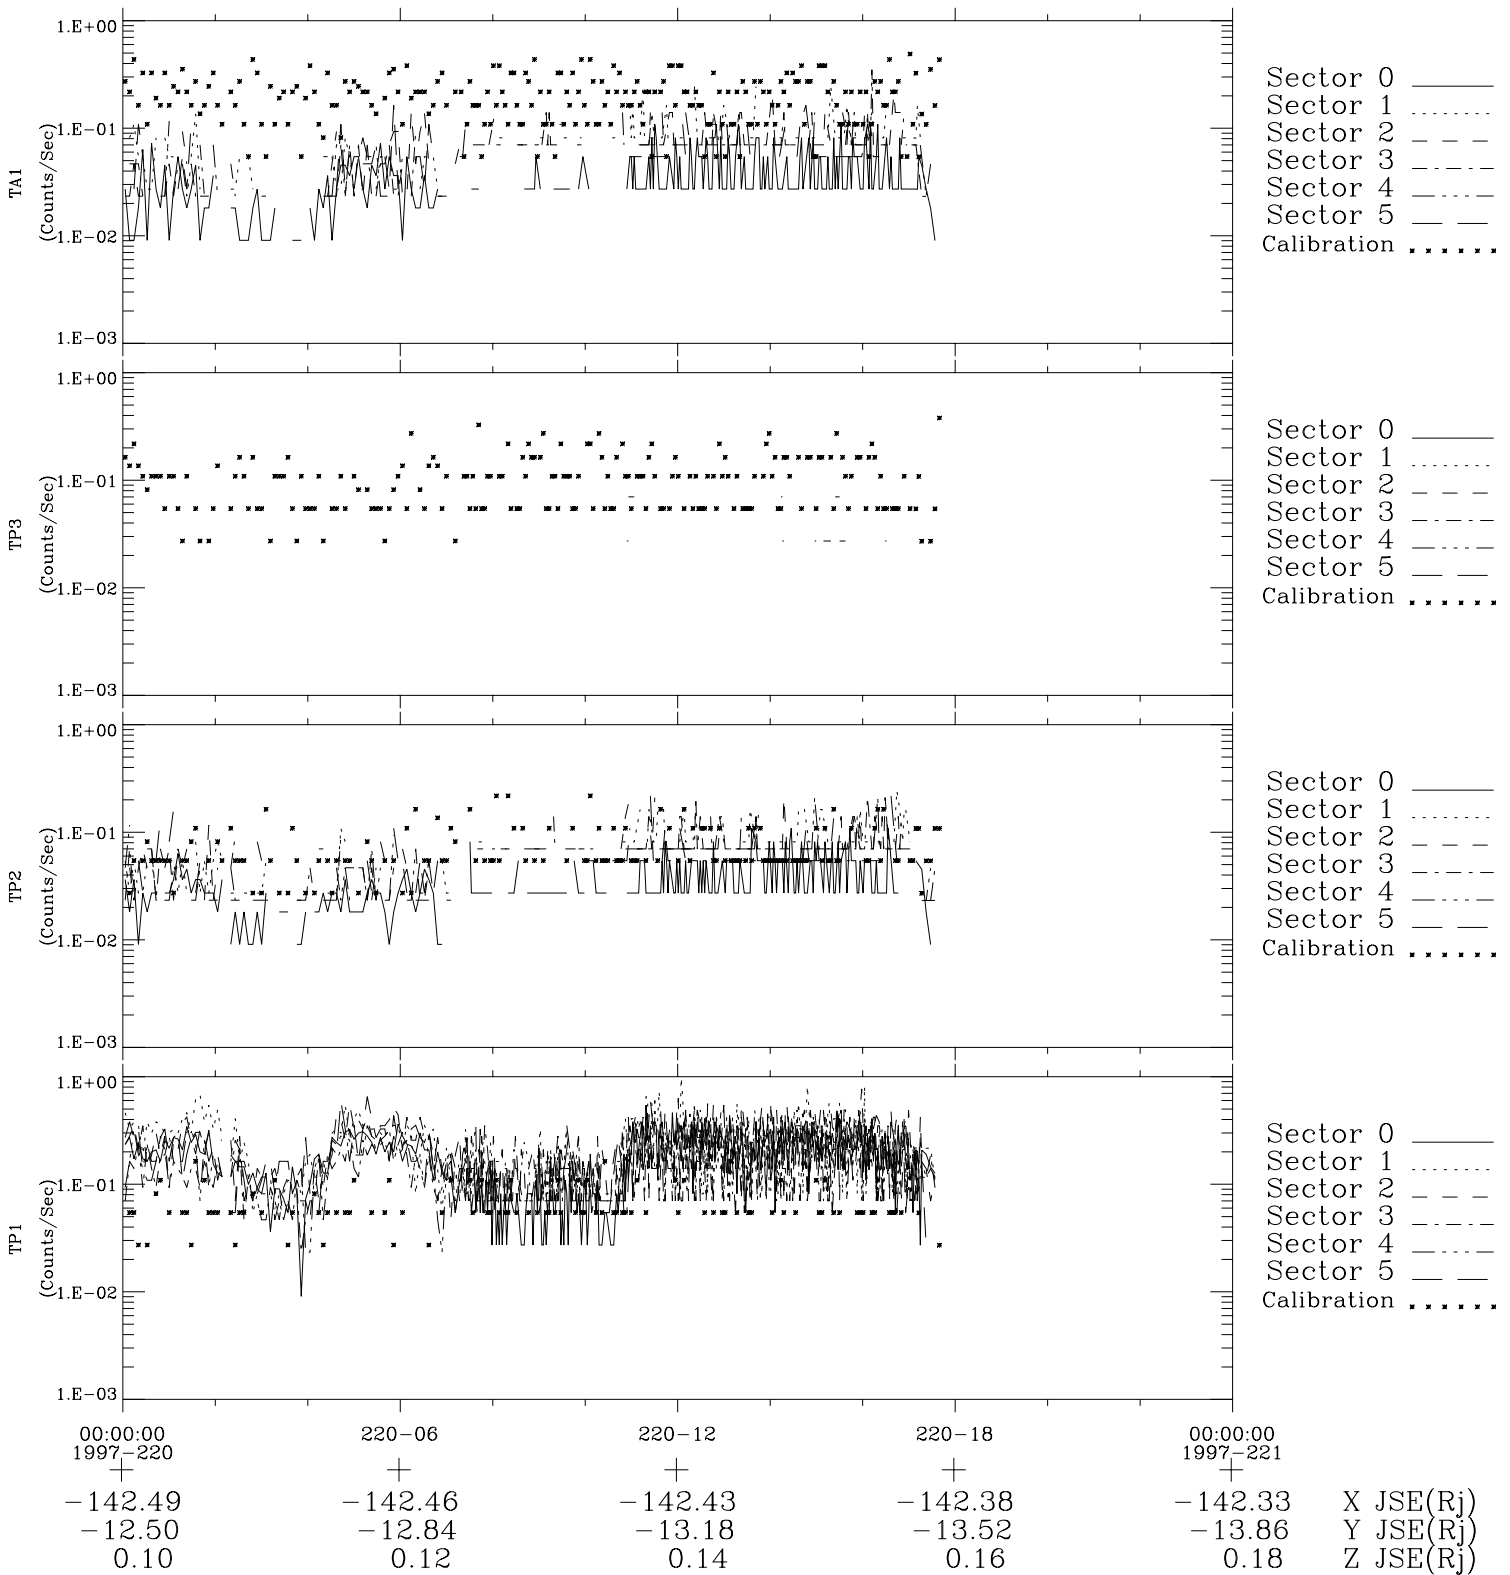

Galileo EPD Real-Time Six-Sector 97220

Software Version: RTLINE_R6 V 1.20
Data Production: 06-03-00
Plot Production: Sat Sep 15 19:18:55 2001

◇ = Jupiter look direction
□ = Corotation look direction