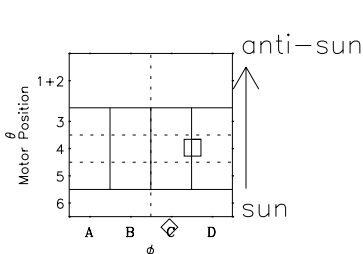

Galileo EPD Real-Time Six-Sector 97220

Software Version: RTLINE_R6 V 1.20
Data Production: 06-03-00
Plot Production: Sat Sep 15 19:18:55 2001

◇ = Jupiter look direction
□ = Corotation look direction