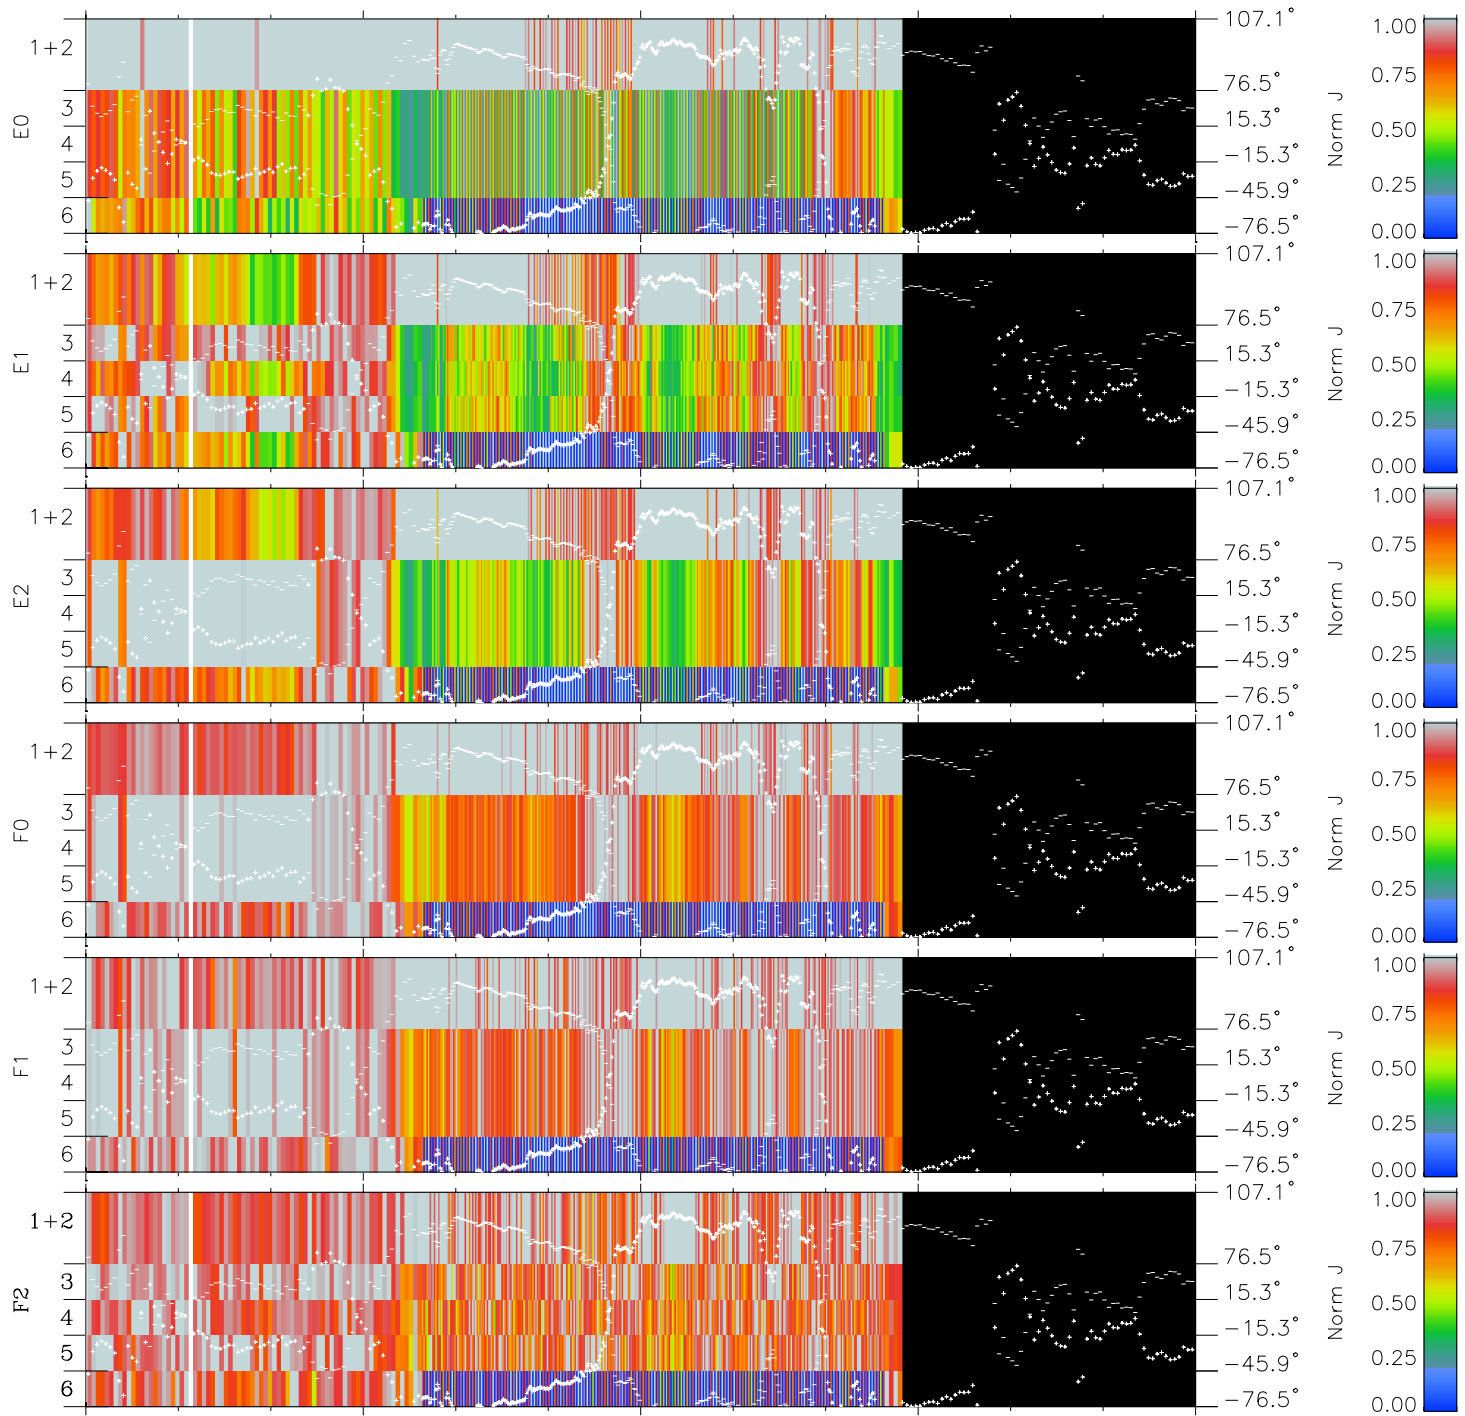

Galileo EPD Real Elevation Anisotropies 97220

Software Version: RTELEV_NORM V 1.20
Data Production: 06-03-00
Plot Production: Sat Sep 15 19:16:51 2001
Color File: wondr3
Geofactor File: 1.1

00:00:00 1997-220	220-06	220-12	220-18	00:00:00 1997-221	X JSE(R _j)
+	+	+	+	+	Y JSE(R _j)
-142.49	-142.46	-142.43	-142.38	-142.33	Z JSE(R _j)
-12.50	-12.84	-13.18	-13.52	-13.86	
0.10	0.12	0.14	0.16	0.18	

◇ = Jupiter look direction
□ = Corotation look direction