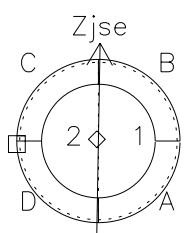

Galileo EPD Real Elevation Anisotropies 97220

Software Version: RTELEV_NORM V 1.20
Data Production: 06-03-00
Plot Production: Sat Sep 15 19:16:51 2001
Color File: wondr3
Geofactor File: 1.1

00:00:00 1997-220	220-06	220-12	220-18	00:00:00 1997-221	X JSE(R _j)
+	+	+	+	+	Y JSE(R _j)
-142.49	-142.46	-142.43	-142.38	-142.33	Z JSE(R _j)
-12.50	-12.84	-13.18	-13.52	-13.86	
0.10	0.12	0.14	0.16	0.18	

◇ = Jupiter look direction
□ = Corotation look direction