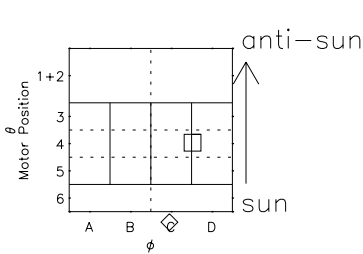

Galileo EPD Real Elevation Anisotropies 97220

Software Version: RTELEV_NORM V 1.20
Data Production: 06-03-00
Plot Production: Sat Sep 15 19:16:51 2001
Color File: wondr3
Geofactor File: 1.1

00:00:00 1997-220	220-06	220-12	220-18	00:00:00 1997-221	X JSE(R _j)
+	+	+	+	+	Y JSE(R _j)
-142.49	-142.46	-142.43	-142.38	-142.33	Z JSE(R _j)
-12.50	-12.84	-13.18	-13.52	-13.86	
0.10	0.12	0.14	0.16	0.18	

◇ = Jupiter look direction
□ = Corotation look direction