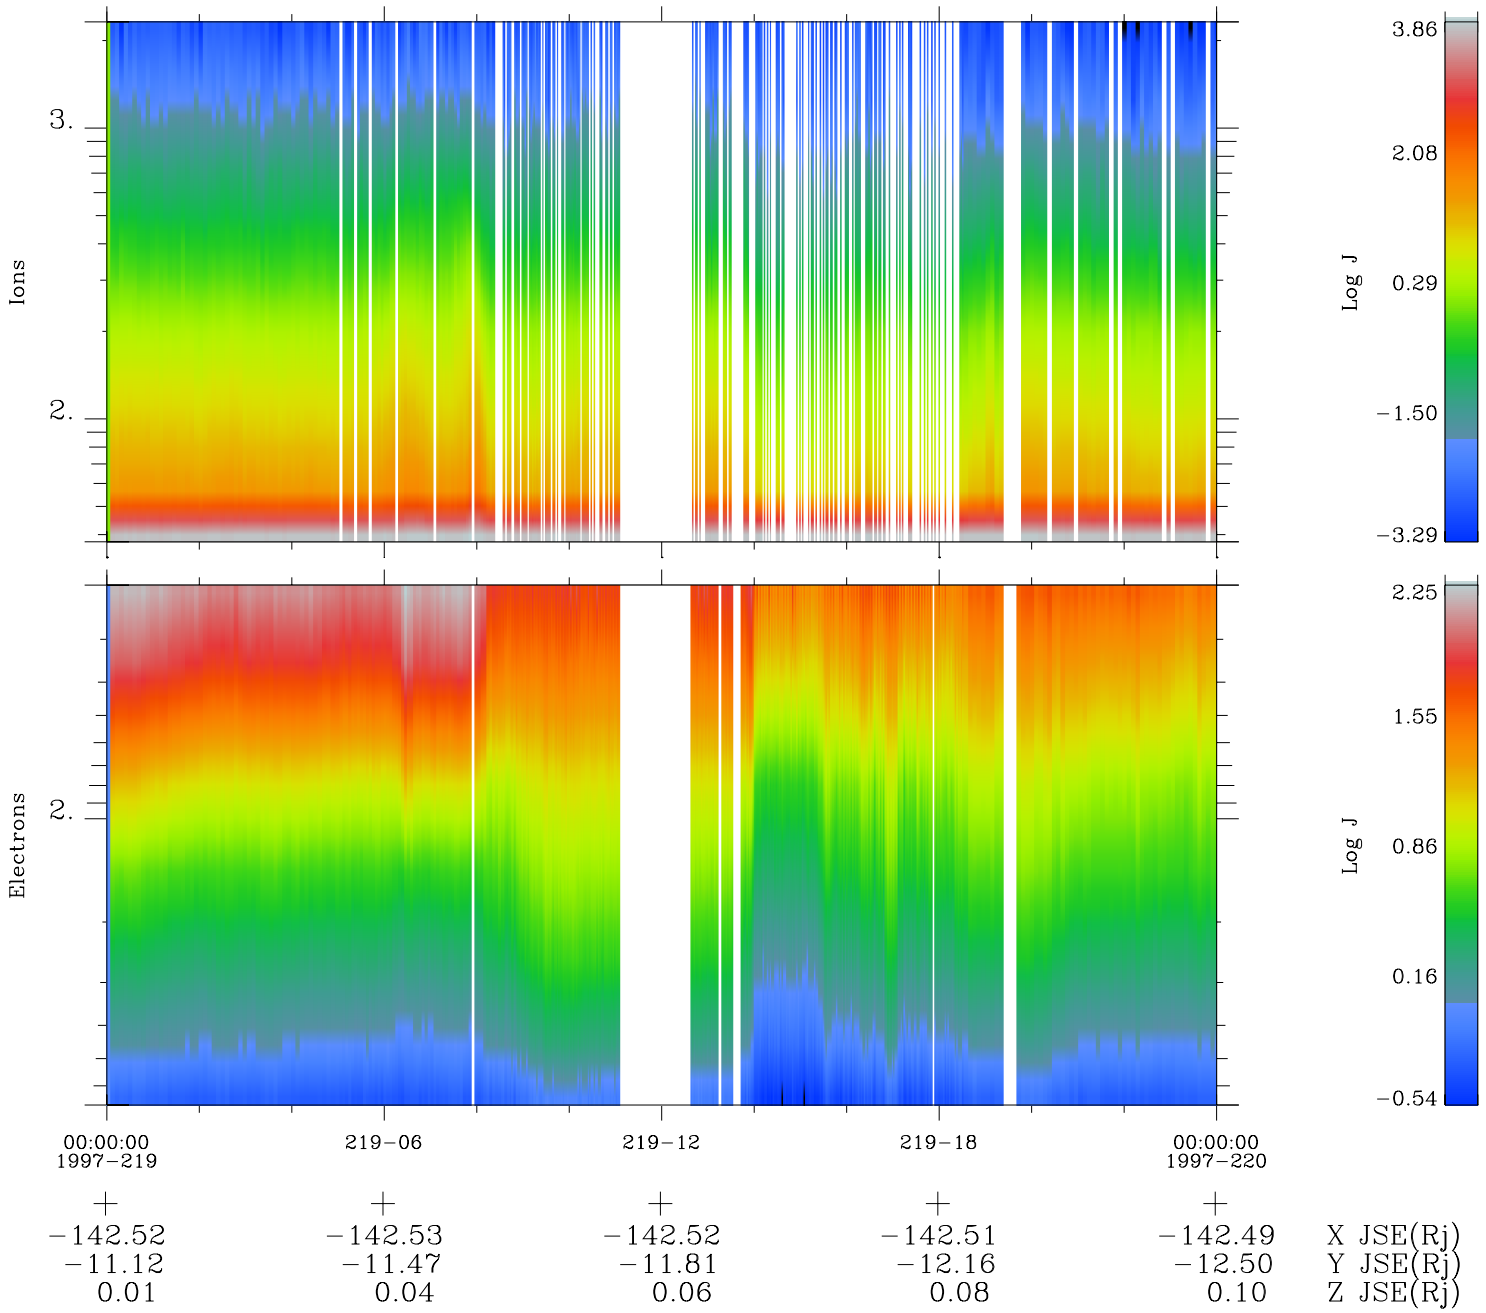

Galileo EPD Real Time Omni Spectrum 97219

Software Version: RTSPEC_OMNI V 1.20
 Data Production: 06-03-00
 Plot Production: Sat Sep 15 19:01:04 2001
 Color File: wondr3
 Geofactor File: 1.1

◇ = Jupiter look direction
 □ = Corotation look direction