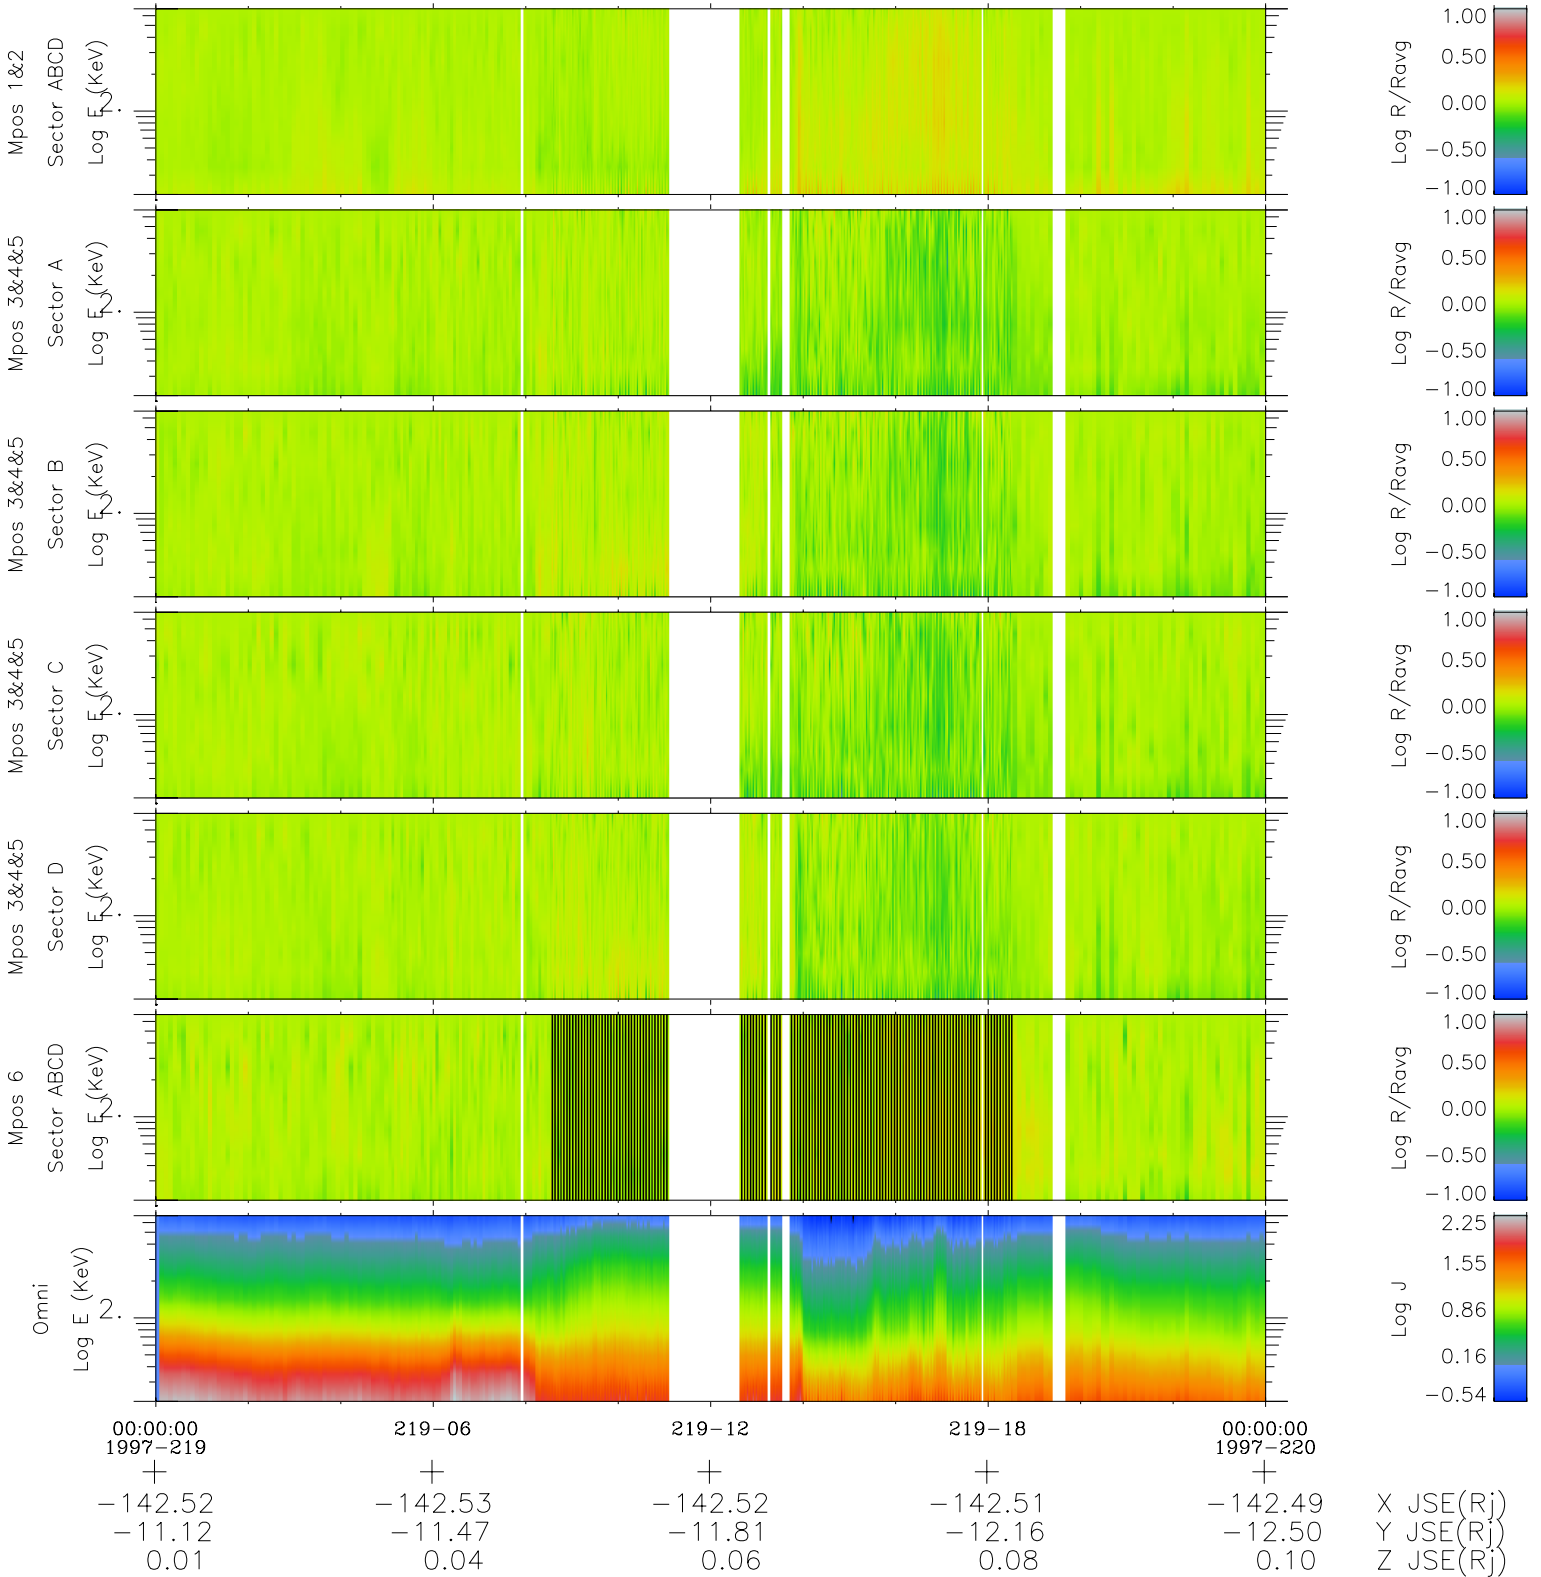

Galileo EPD Real Time R6 Electrons Spectra 97219

Software Version: RTSPEC_R6 V 1.20
 Data Production: 06-03-00
 Plot Production: Sat Sep 15 19:00:50 2001
 Color File: wondr3
 Geofactor File: 1.1

- ◇ = Jupiter look direction
- = Corotation look direction