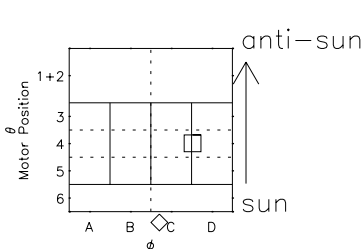

Galileo EPD Real Time R6 Electrons Spectra 97219

Software Version: RTSPEC_R6 V 1.20
 Data Production: 06-03-00
 Plot Production: Sat Sep 15 19:00:50 2001
 Color File: wondr3
 Geofactor File: 1.1

- ◇ = Jupiter look direction
- = Corotation look direction