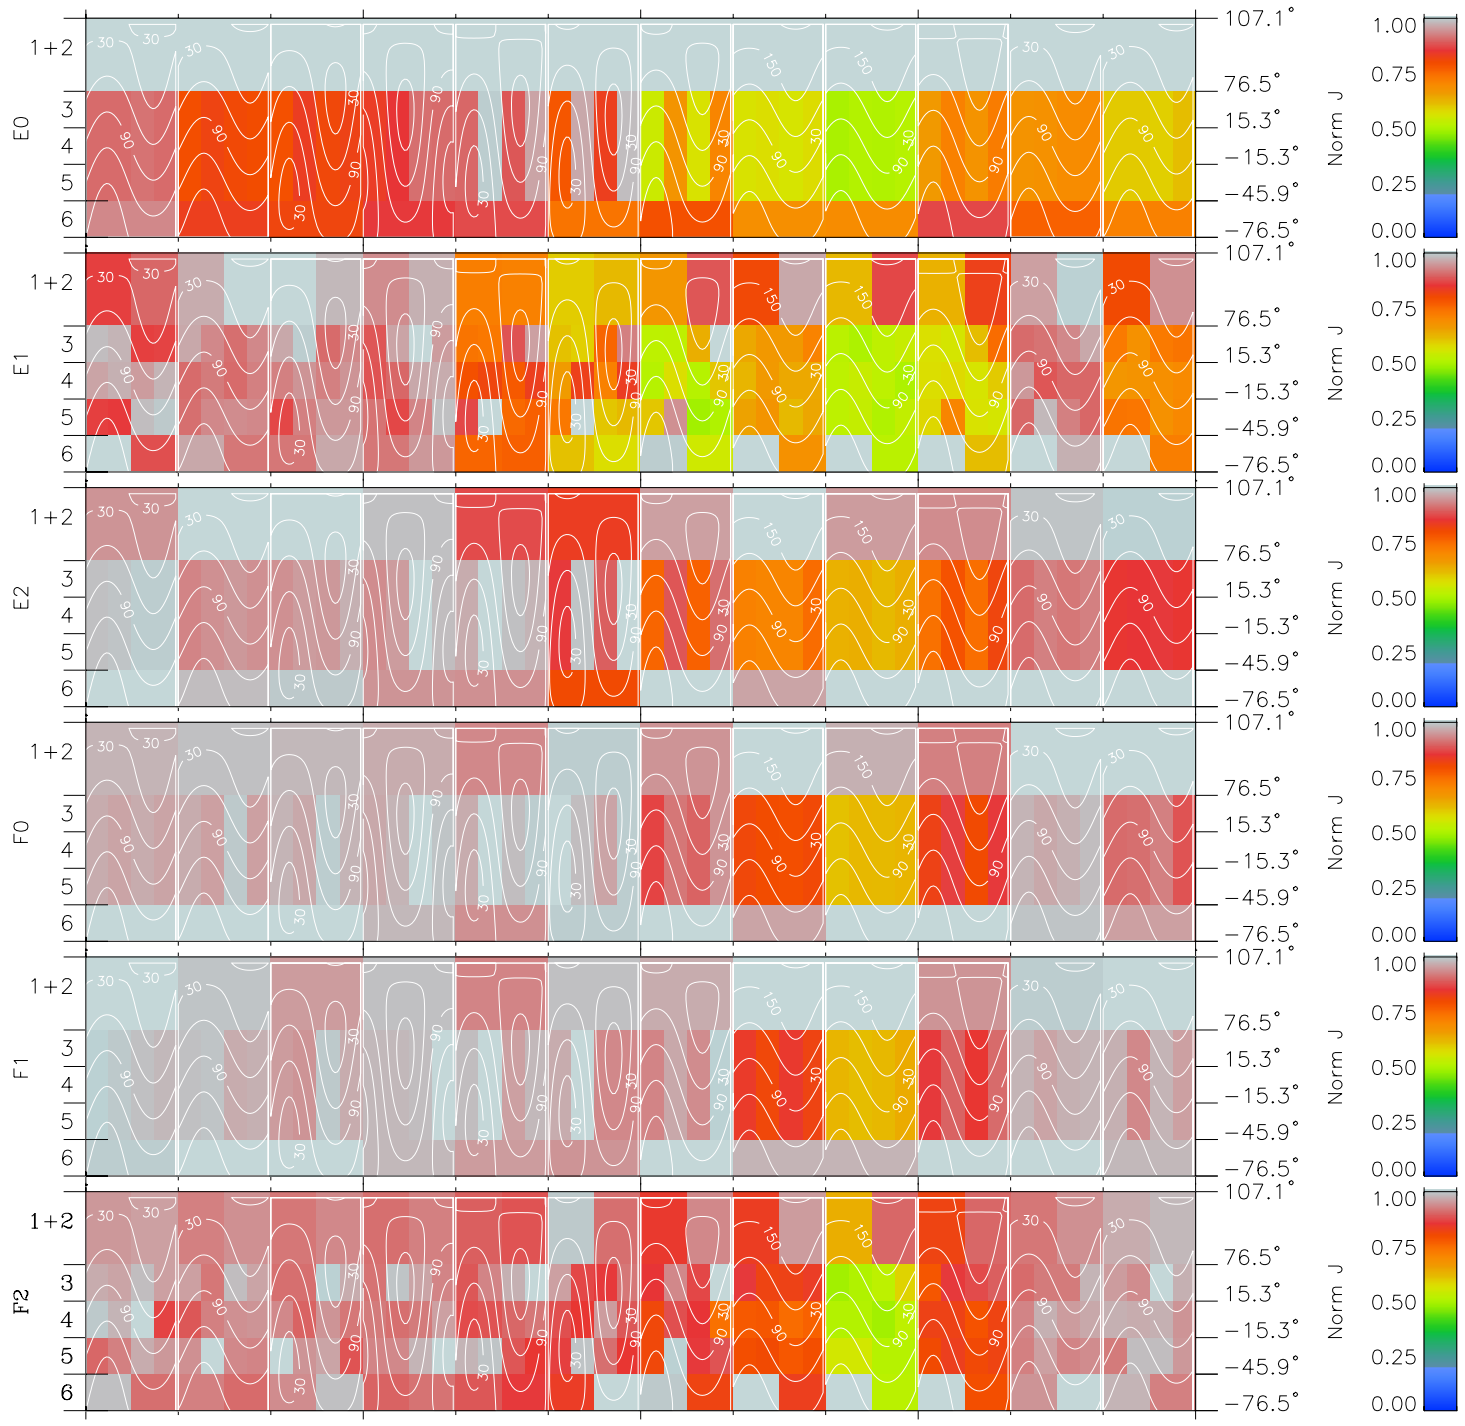

Galileo EPD Real Time All-Sky Anisotropies 97219

Software Version: RTSKY_NORM V 1.20
 Data Production: 06-03-00
 Plot Production: Sat Sep 15 19:02:40 2001
 Color File: wondr3
 Geofactor File: 1.1

00:00:00 1997-219	219-06	219-12	219-18	00:00:00 1997-220	X JSE(R _j)
+ -142.52 -11.12 0.01	+ -142.53 -11.47 0.04	+ -142.52 -11.81 0.06	+ -142.51 -12.16 0.08	+ -142.49 -12.50 0.10	Y JSE(R _j) Z JSE(R _j)

- ◇ = Jupiter look direction
- = Corotation look direction