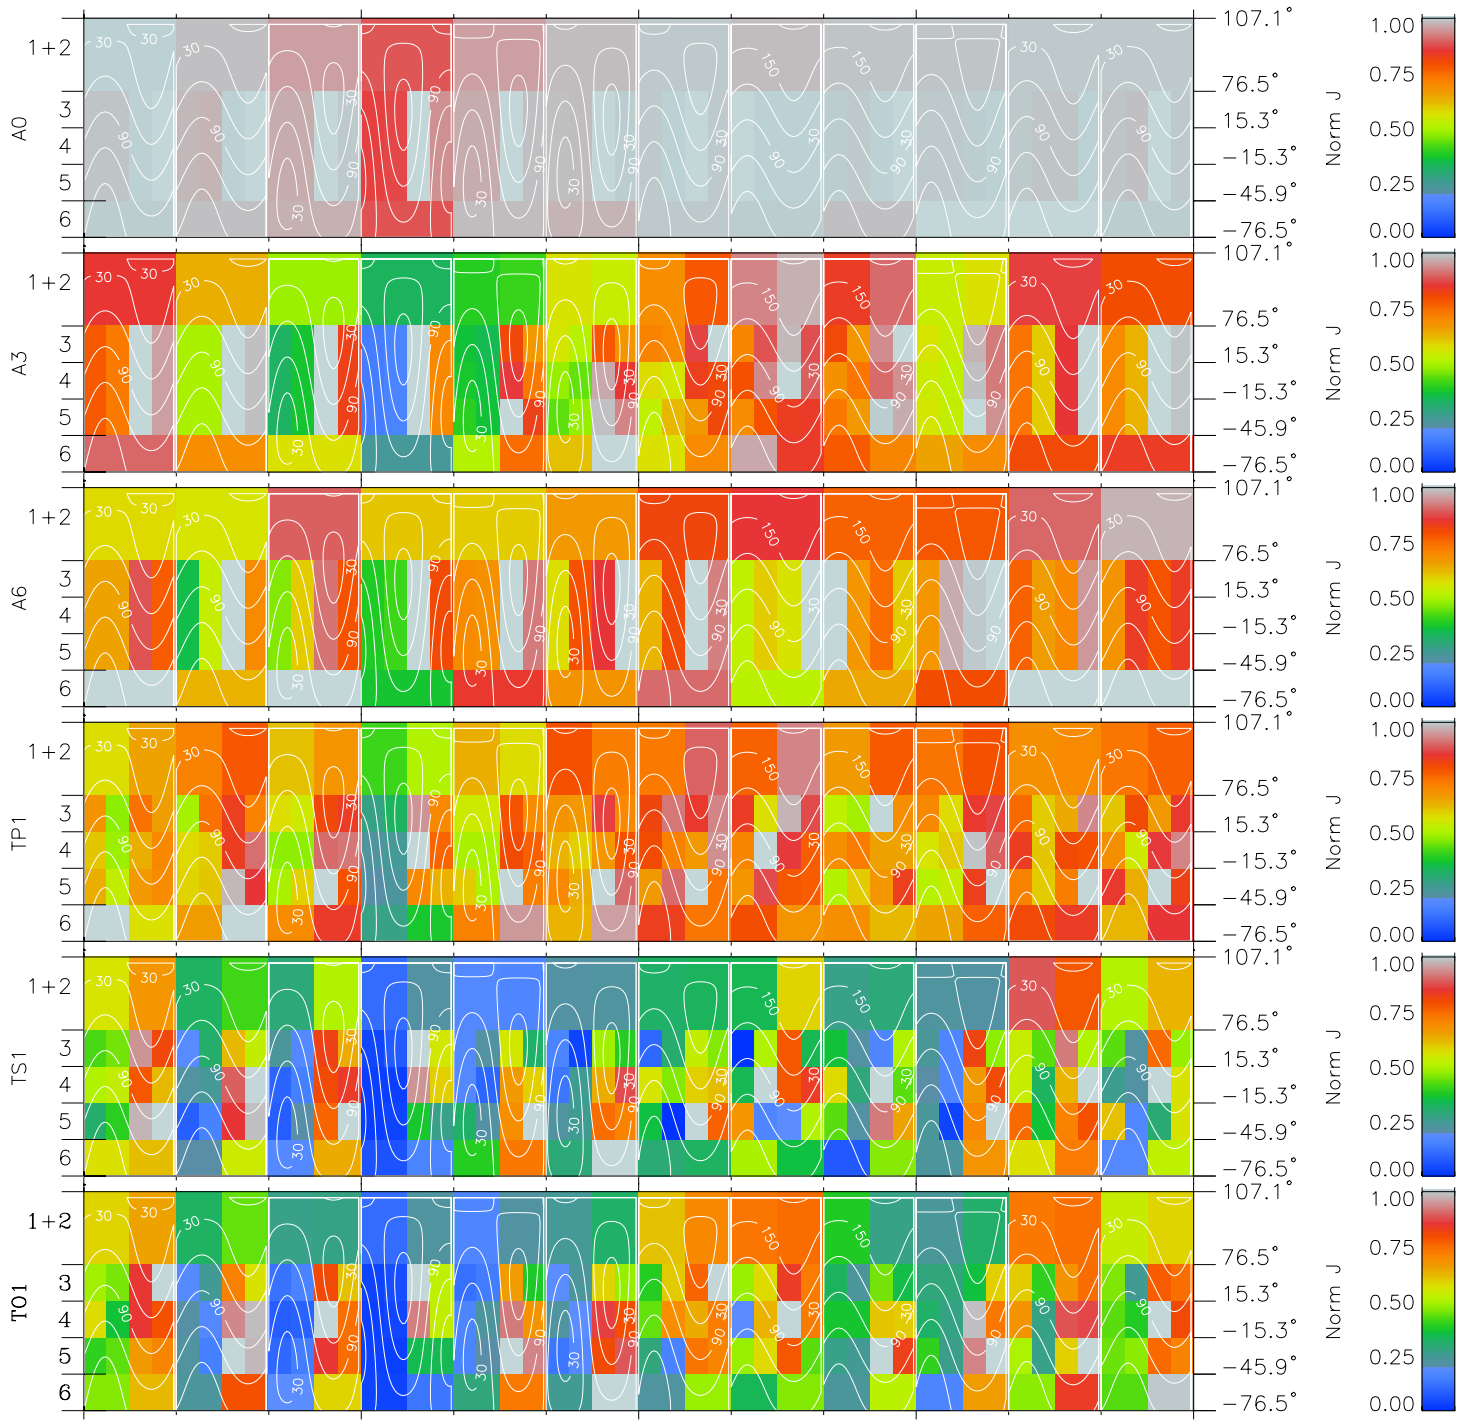

Galileo EPD Real Time All-Sky Anisotropies 97219

Software Version: RTSKY_NORM V 1.20
 Data Production: 06-03-00
 Plot Production: Sat Sep 15 19:02:25 2001
 Color File: wondr3
 Geofactor File: 1.1

00:00:00 1997-219	219-06	219-12	219-18	00:00:00 1997-220	X JSE(R _j)
+ -142.52 -11.12 0.01	+ -142.53 -11.47 0.04	+ -142.52 -11.81 0.06	+ -142.51 -12.16 0.08	+ -142.49 -12.50 0.10	Y JSE(R _j)
					Z JSE(R _j)

- ◇ = Jupiter look direction
- = Corotation look direction